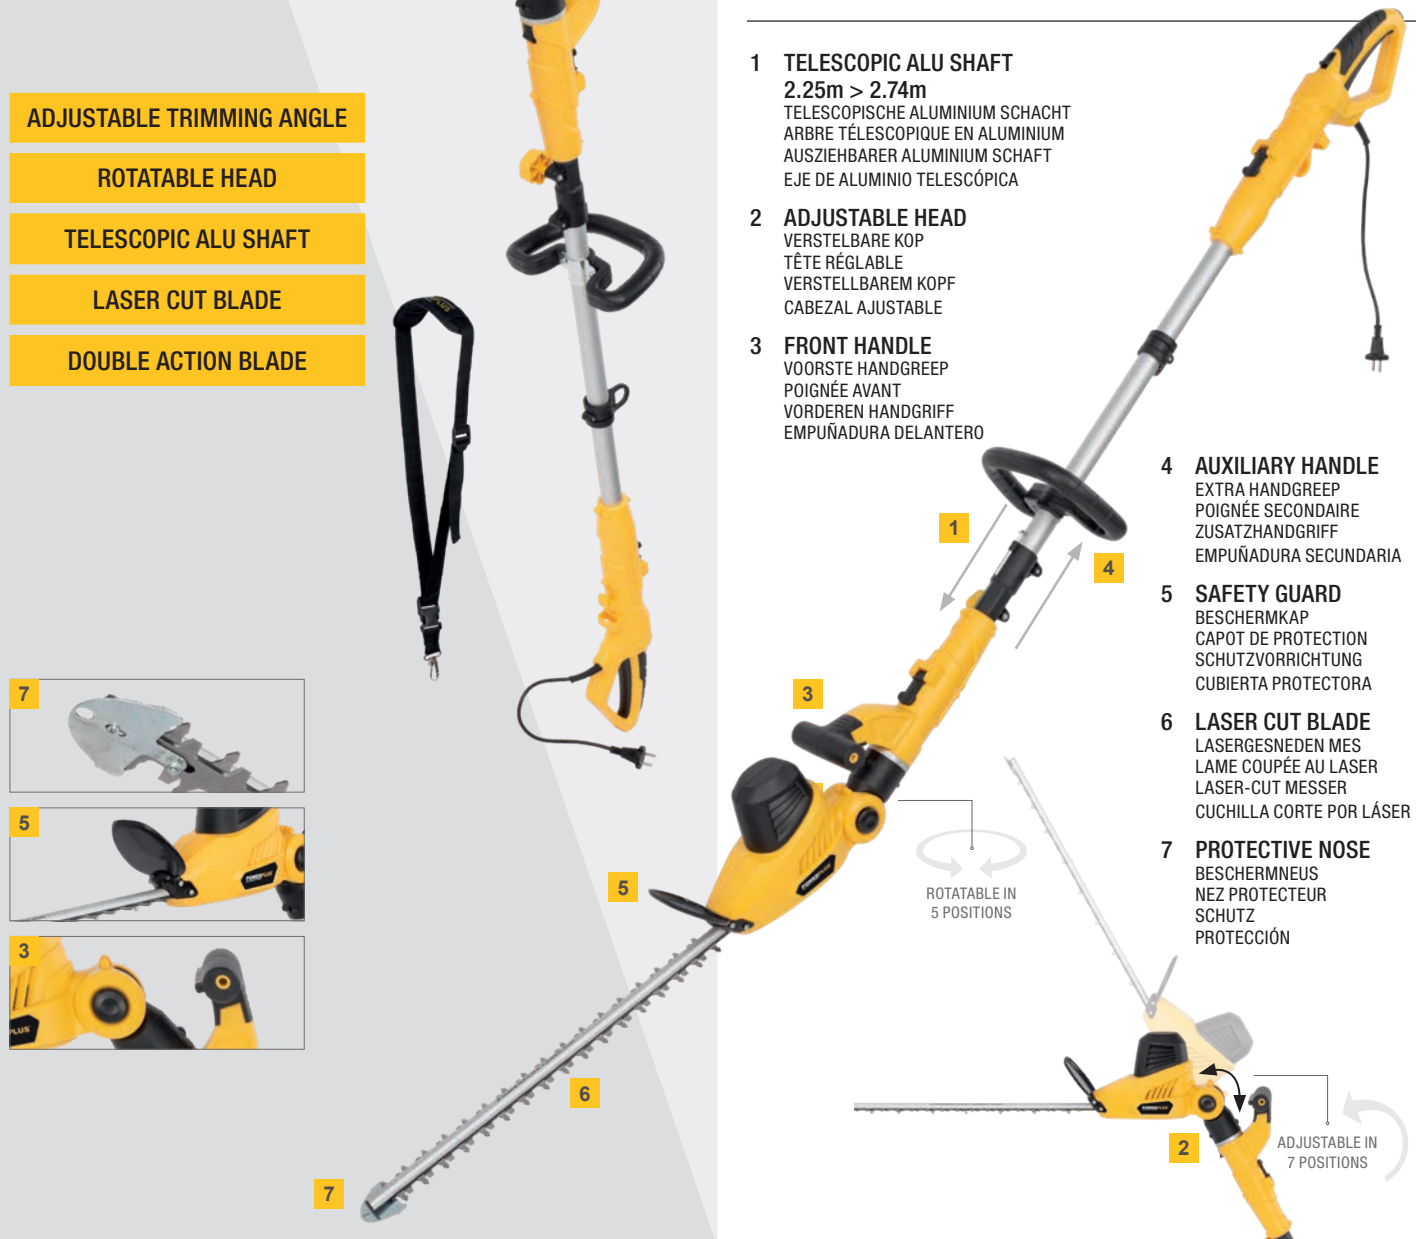

3

1

4

2

ADJUSTABLE IN
7 POSITIONS

POWERPLUS
HIGH QUALITY TOOLS

POWXG2043

TELESCOPIC HEDGE TRIMMER 750W

This telescopic hedge trimmer from Powerplus has a maximum cutting length of 510mm and 750W power. Its laser cut double action blade trims branches up to 24mm in diameter. Your pruning tasks go ahead smoothly, but you still can choose the working speed via the electronic speed control.

Its light weight, soft grip and carrying belt combined with the cable relief give you the comfort you need. The second handle even ensures a two-handed operation. In time of need, the mechanical brake system stops the double action blade quickly. For additional security, the POWXG2043 is also equipped with a safety blade cover, so you don't damage the knives when accidentally hitting the wall or ground. After trimming, you can safely store away the tool with the solid blade cover.

TECHNICAL SPECIFICATIONS POWXG2043		Features	Box content	Symbols
Rated voltage - frequency	230-240V~ 50Hz	<ul style="list-style-type: none"> Adjustable trimming angle Rotatable head Telescopic alu shaft Double action blade Laser cut blade Two handed operation Quick stop Cable relief Soft grip 	1x hedge trimmer	  
Rated power	750W		1x auxiliary handle	
Rotation speed	1500min ⁻¹		1x rear handle	
Blade size	570mm		1x carrying belt	
Max. cutting length	510mm		1x hex key	
Knife distance	24mm		1x protective cover	
			1x manual	