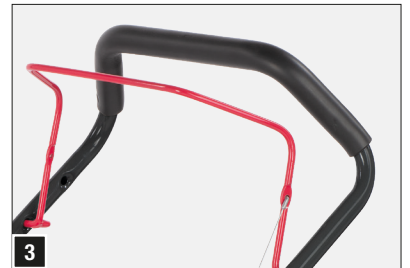

3 SOFT GRIP

ZACHTE HANDGREEP
POIGNÉE À REVÊTEMENT SOUPLE
SOFTGRIP
EMPUÑADURA BLANDA

4 PRIMER BULB

BRANDSTOFFPOMP
POIRE D'AMORÇAGE
VORPUMPBALL
BULBO CEBADOR

1

EASY START ENGINE

3 CUTTING HEIGHTS

2 FUNCTIONS
COLLECTING
REAR DISCHARGE

LAWNMOWER 150CC

The POWEG63731 150cc petrol lawnmower is the perfect entry-level model for lawns of up to 500m². The four-stroke engine provides 2.4kW of mowing power and ensures the necessary freedom of movement, without getting entangled in extension cords or having to deal with empty batteries. The engine works on E10 fuel, which makes it more environmentally friendly than comparable two-stroke engines. Its easy-start function relieves the arm and simplifies the starting process.