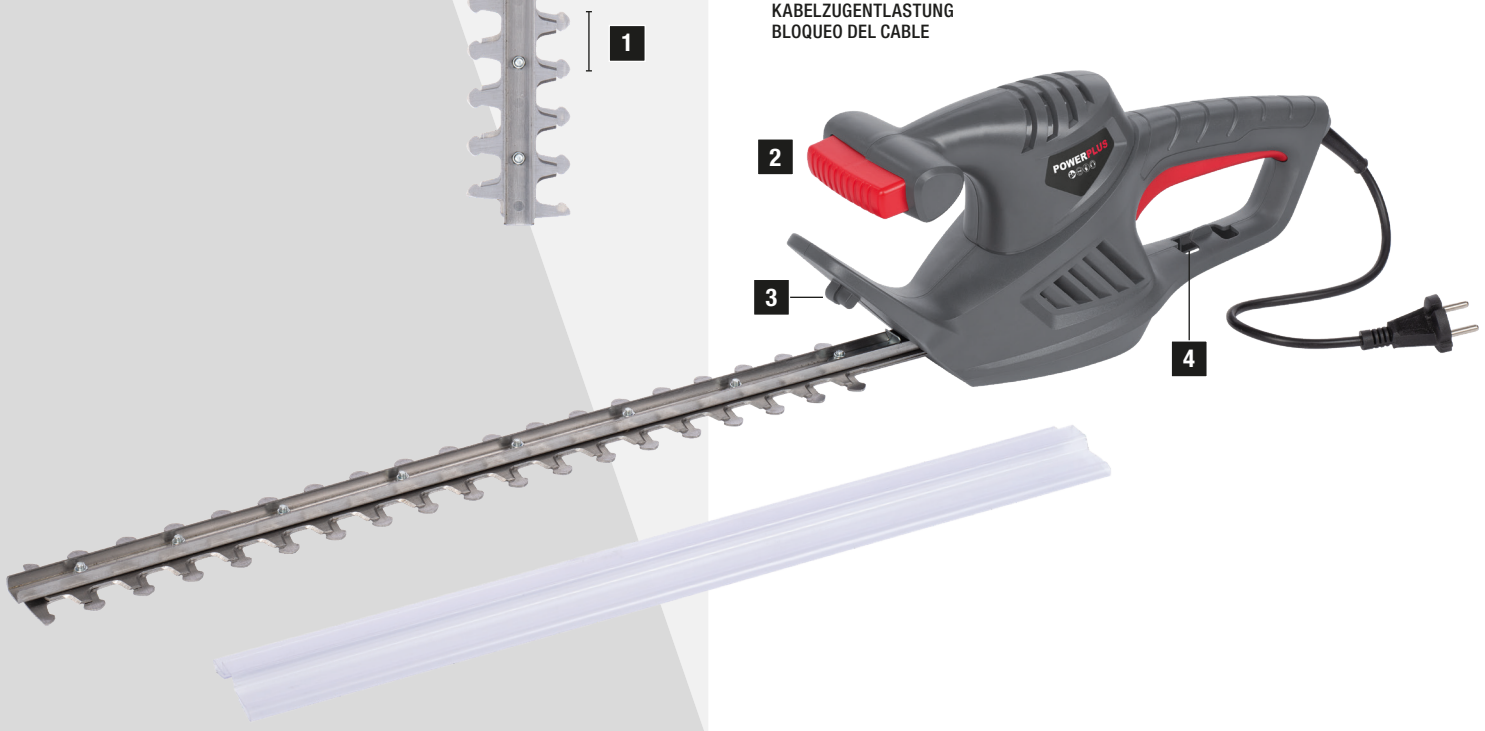

DOUBLE ACTION BLADE

DOUBLE ACTION BLADE

ELECTRICAL BRAKE

GUIDE HANDLE WITH SAFETY SWITCH

QUICK STOP

1 **KNIFE DISTANCE 16mm**
MESAFSTAND
DISTANCE ENTRE LES COUTEAUX
MESSERABSTAND
DISTANCIA ENTRE CUCHILLAS

2 **GUIDE HANDLE WITH SAFETY SWITCH**
GELEIDINGSHANDGREEP MET VEILIGHEIDSSCHAKELAAR
POIGNÉE DE GUIDAGE AVEC COMMUTATEUR DE SÉCURITÉ
FÜHRGRIFF MIT SICHERHEITSSCHALTER
MANGO DE GUIADO CON INTERRUPTOR DE SEGURIDAD

3 **SAFETY GUARD**
BESCHERMKAP
BOUCLIER DE PROTECTION
SCHUTZVORRICHTUNG
PROTECCIÓN DE SEGURID

4 **CABLE RELIEF**
TREKONTLASTING
RETENUE DU CÂBLE
KABELZUGENTLASTUNG
BLOQUEO DEL CABLE