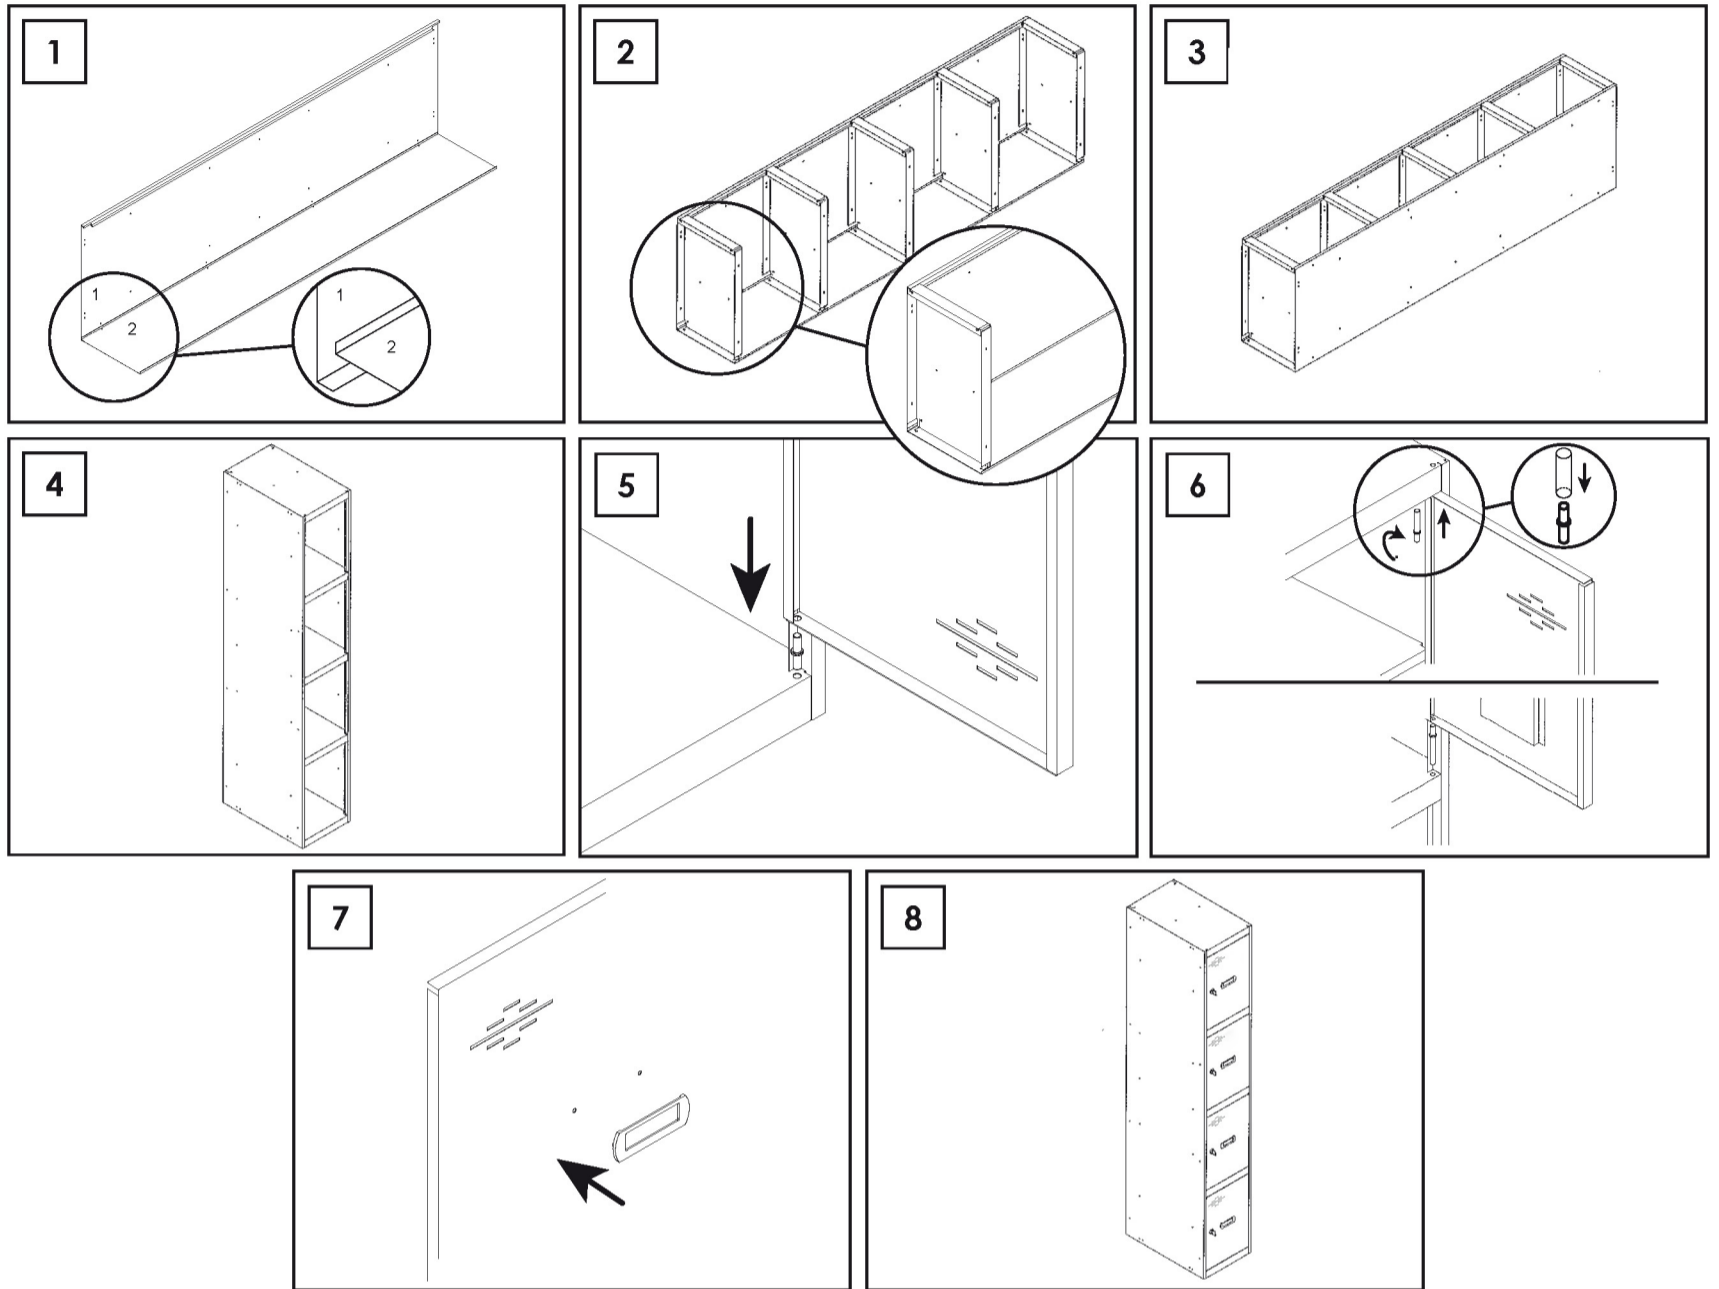

SIMONLOCKER

PROF. DISM. 4 DOORS 1/4 400 INITIAL

www.instructionsrack.com/simonlocker

Accesorios no Incluidos • Accessories not included • Zubehör nicht enthalten • Accessoires non inclus