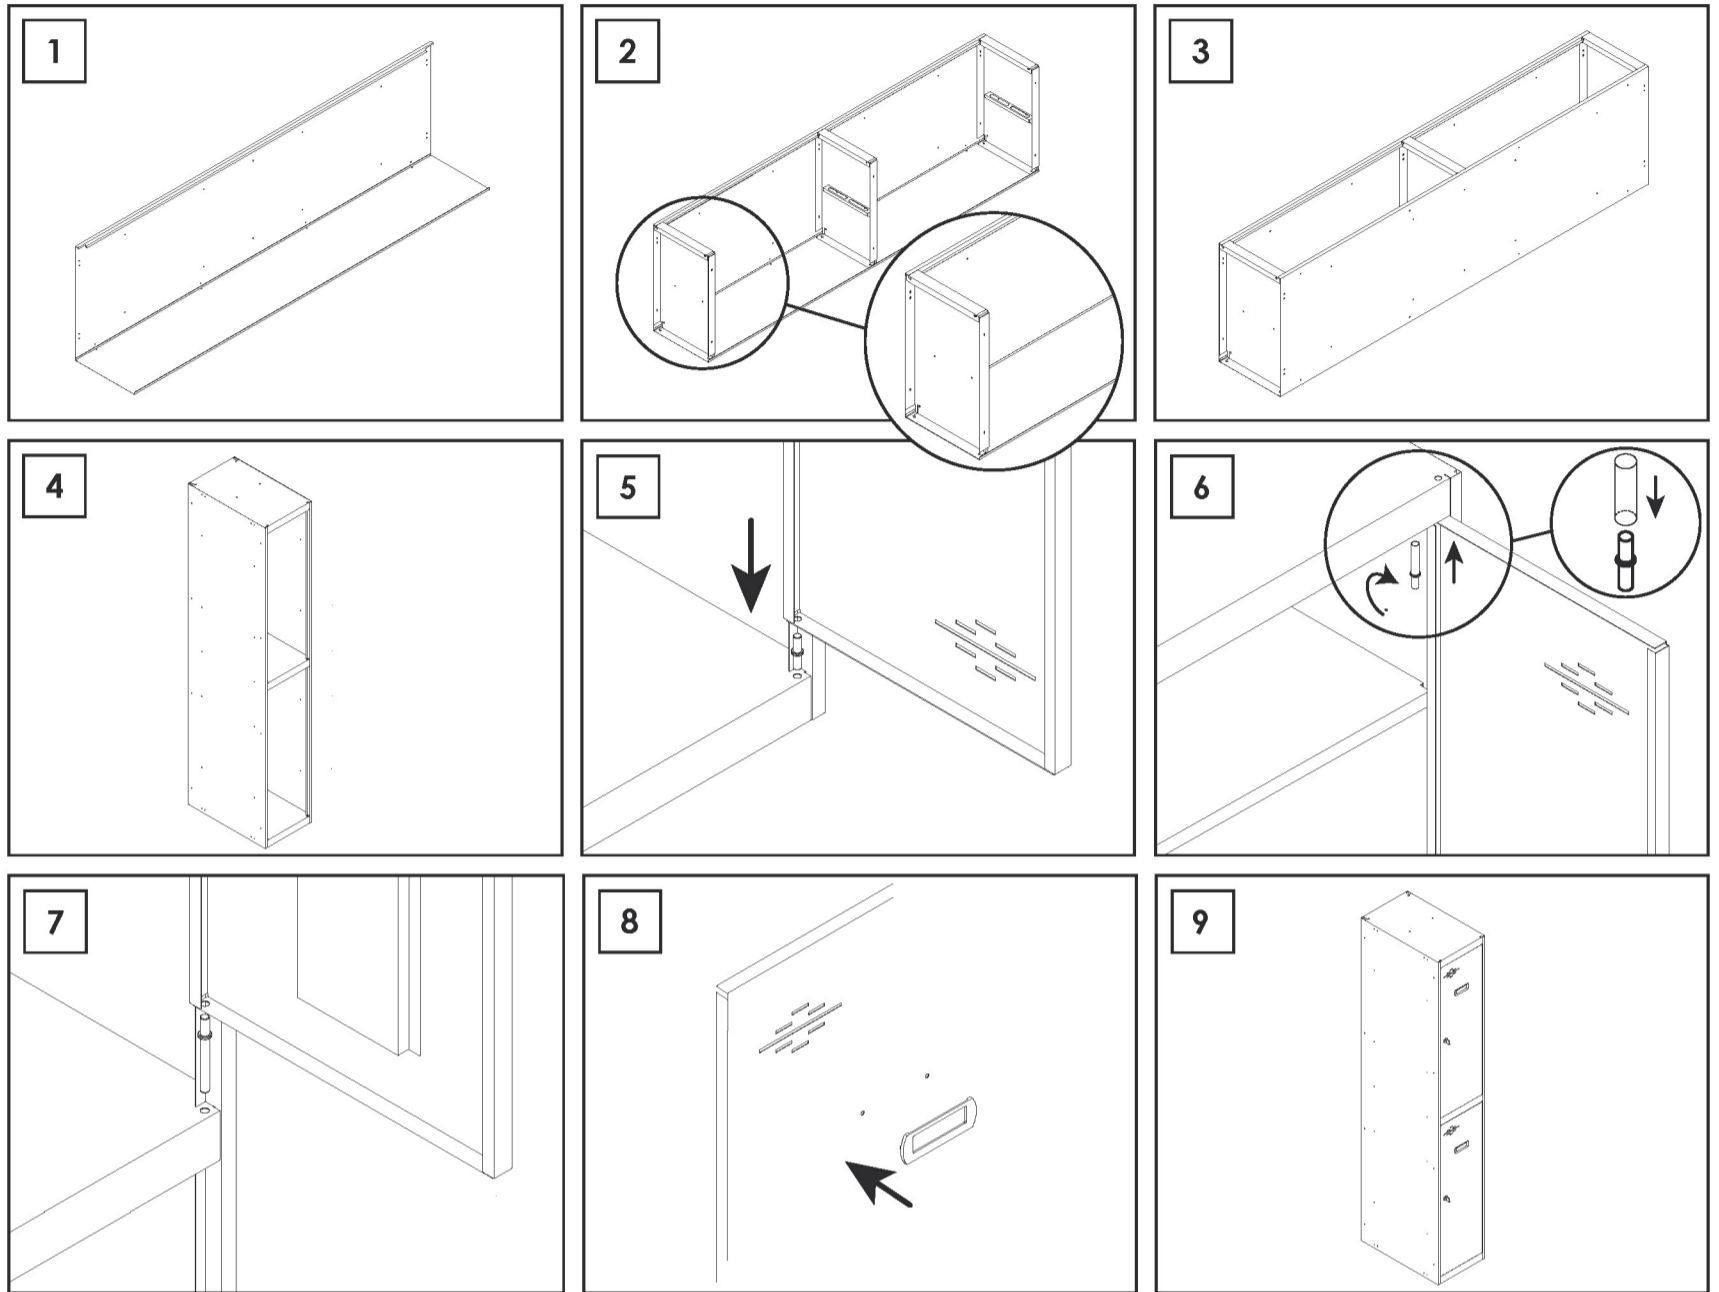

SIMONLOCKER

PROF. DISM. TANDEM 1/2 300 INITIAL