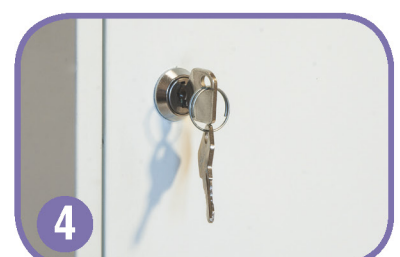

180 cm (70.9")

50 cm (19.7")

30 cm (11.8")

DESMTADO
UNASSEMBLED
UNMONTIERT
DEMONTÉES

5 Años Garantía
Years Guarantee
Jahre Garantie
Ans Garantie
SIMONRACK