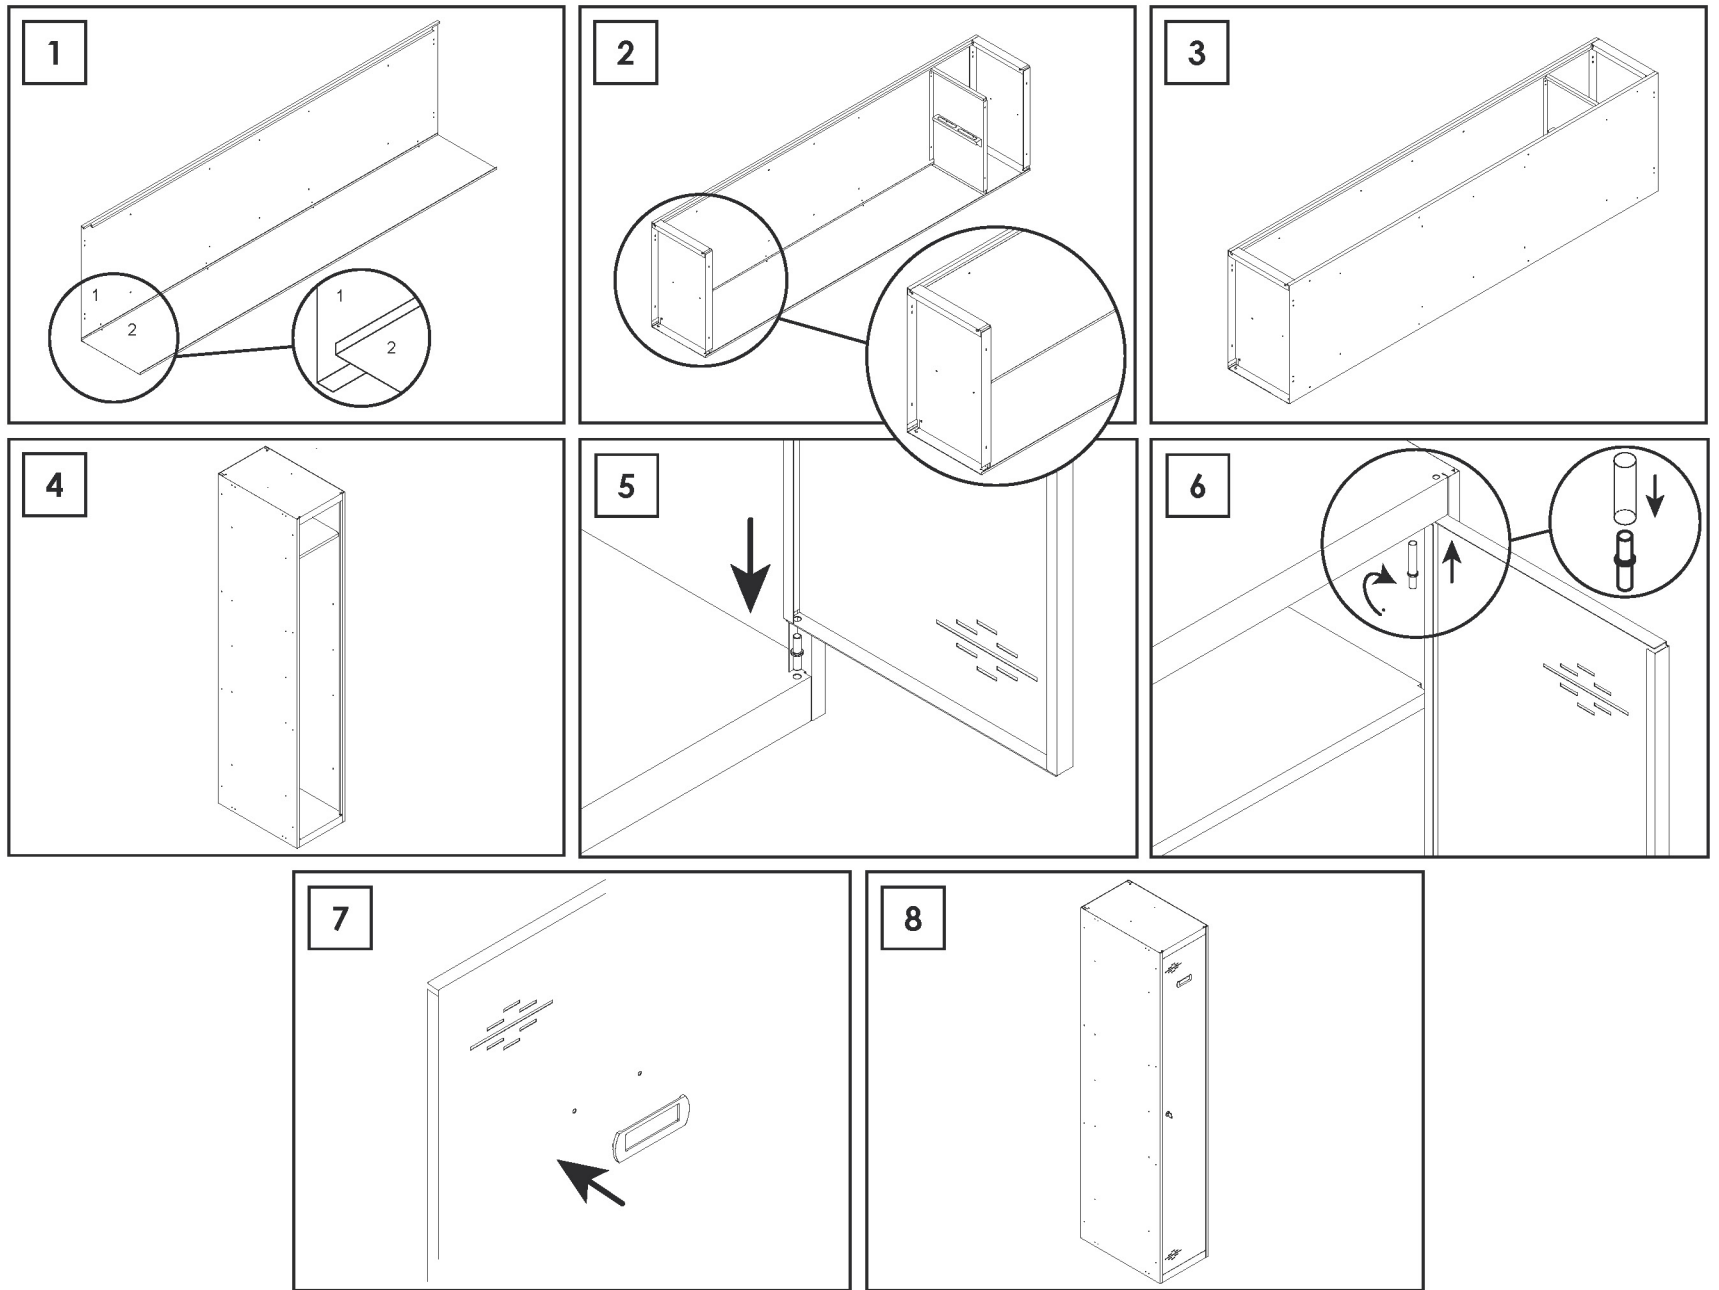

www.instructionsrack.com/simonlocker

Accesorios no Incluidos • Accessories not included • Zubehör nicht enthalten • Accessoires non inclus

Cerraduras/Locks/Schlösser/Fermeture

Zócalo/Socle/Socket/Socle

Sobretechos inclinados/Sloping roofs
Schrägdächer/Plafond incliné

Estructura pies/Locker stand
Metall-Fuß-System/Structure avec pieds

www.simonrack.com • www.simonrack.com • www.simonrack.com • www.simonrack.com