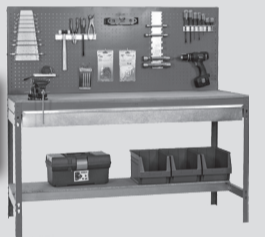

Management System
ISO 9001:2008
www.tuv.com
ID 9105044225

INSTRUCTIONS

On-line instructions: www.instructionsrack.com/bt2box

SIMONCLASSIC

SIMONCLICK

SIMONOFFICE

SIMONTALLER

BANCOS DE TRABAJO