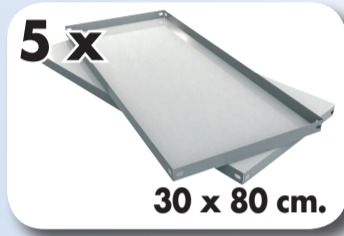

## 160 x 80 x 30 cm. Colour

- GREY/GREY 
- WHITE/WHITE 
- PINK/WHITE 
- VIOLET/WHITE 
- GREEN/WHITE 
- BLUE/WHITE 

[www.simonrack.com](http://www.simonrack.com) **MADE IN SPAIN**

**INSTRUCTIONS**