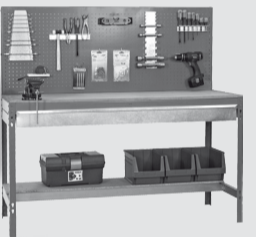

BANCOS DE TRABAJO