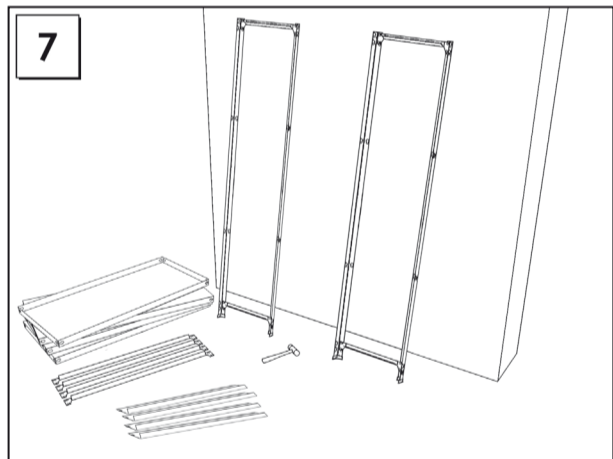

HOMECCLICK METAL

PLUS 4/300 160 x 100 x 30 cm.

Colour

www.simonrack.com

MADE IN SPAIN

INSTRUCTIONS

SIMONCLASSIC

SIMONCLICK