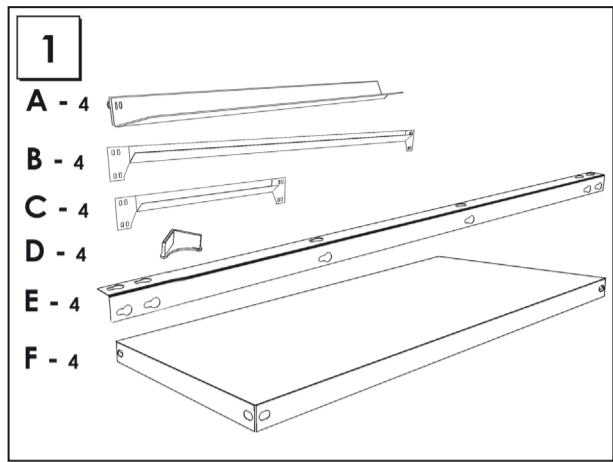

HOMECCLICK METAL

PLUS 4/300 160 x 100 x 30 cm.

Colour

www.simonrack.com

MADE IN SPAIN

INSTRUCTIONS

SIMONCLASSIC

SIMONCLICK