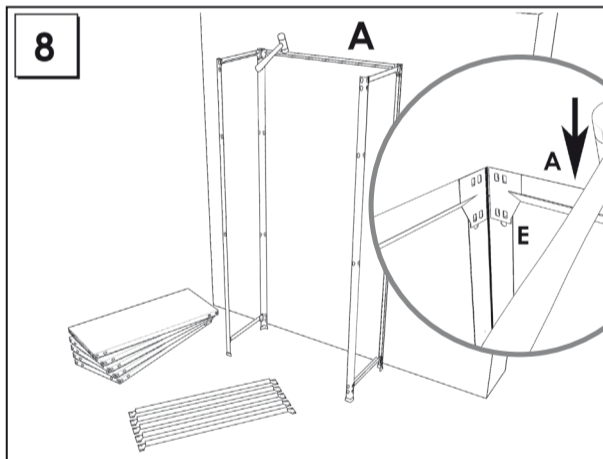

HOMECCLICK METAL

PLUS 4/300 160 x 100 x 30 cm.

Colour

www.simonrack.com

MADE IN SPAIN

INSTRUCTIONS

SIMONCLASSIC

SIMONCLICK