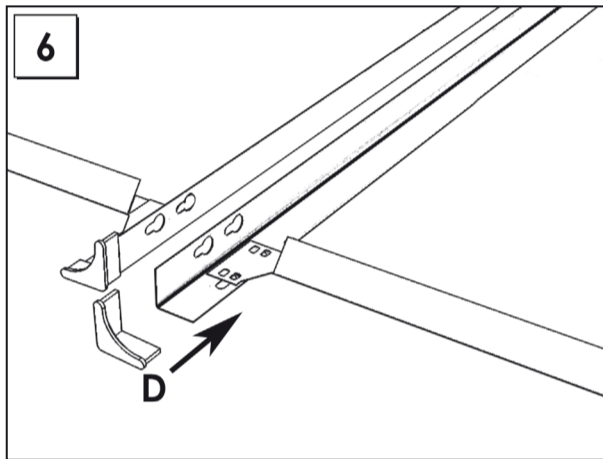

HOMECCLICK METAL

PLUS 4/300 160 x 100 x 30 cm.

Colour

www.simonrack.com

MADE IN SPAIN

INSTRUCTIONS

SIMONCLASSIC

SIMONCLICK