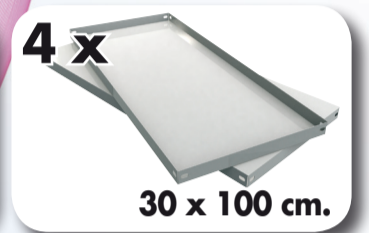

HOMECCLICK METAL

PLUS 4/300 160 x 100 x 30 cm.

Colour

www.simonrack.com

MADE IN SPAIN

INSTRUCTIONS

SIMONCLASSIC

SIMONCLICK