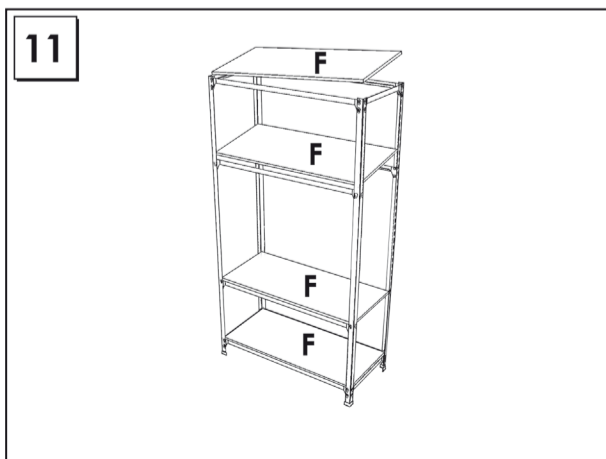

HOMECCLICK METAL

PLUS 4/300 160 x 100 x 30 cm.

Colour

www.simonrack.com

MADE IN SPAIN

INSTRUCTIONS

SIMONCLASSIC

SIMONCLICK