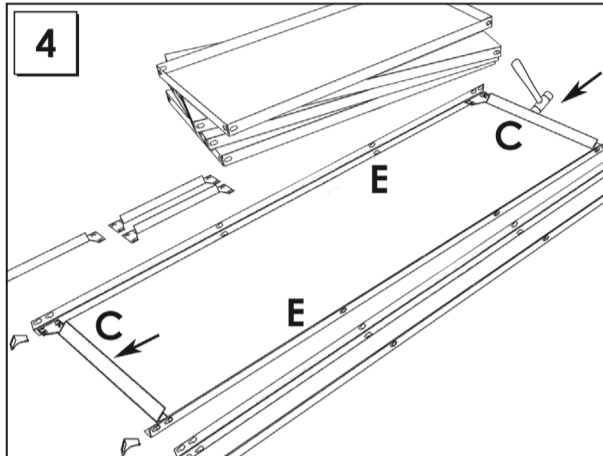

HOMECCLICK METAL

PLUS 4/300 160 x 100 x 30 cm.

Colour

www.simonrack.com

MADE IN SPAIN

INSTRUCTIONS

SIMONCLASSIC

SIMONCLICK