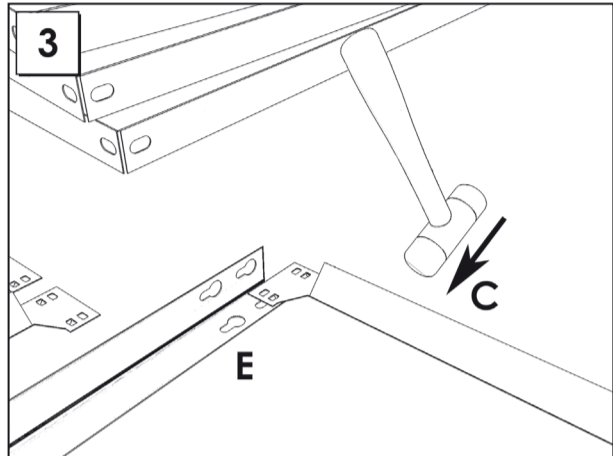

HOMECCLICK METAL

PLUS 4/300 160 x 100 x 30 cm.

Colour

www.simonrack.com

MADE IN SPAIN

INSTRUCTIONS

SIMONCLASSIC

SIMONCLICK