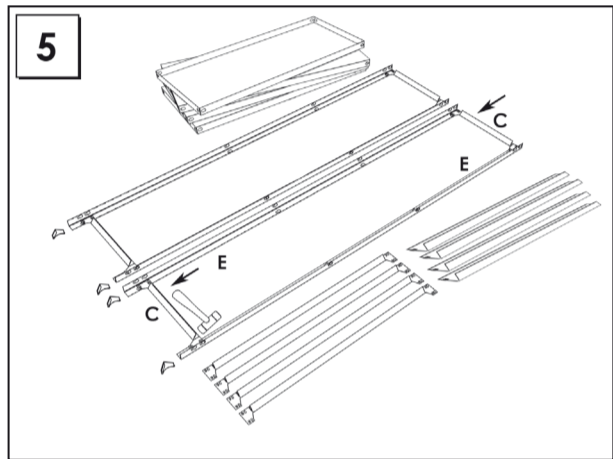

HOMECCLICK METAL

PLUS 4/300 160 x 100 x 30 cm.

Colour

www.simonrack.com

MADE IN SPAIN

INSTRUCTIONS

SIMONCLASSIC

SIMONCLICK