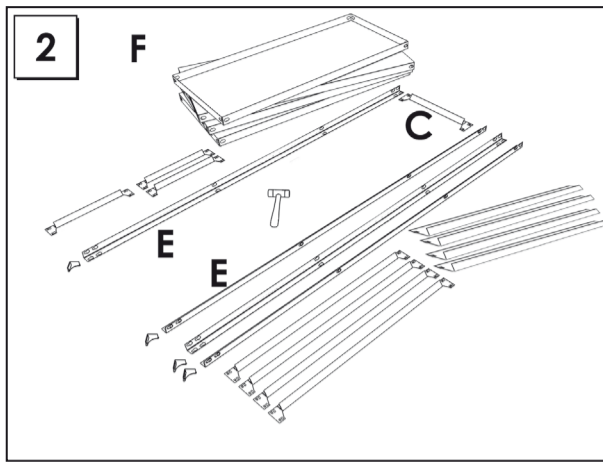

HOMECCLICK METAL

PLUS 4/300 160 x 100 x 30 cm.

Colour

www.simonrack.com

MADE IN SPAIN

INSTRUCTIONS

SIMONCLASSIC

SIMONCLICK