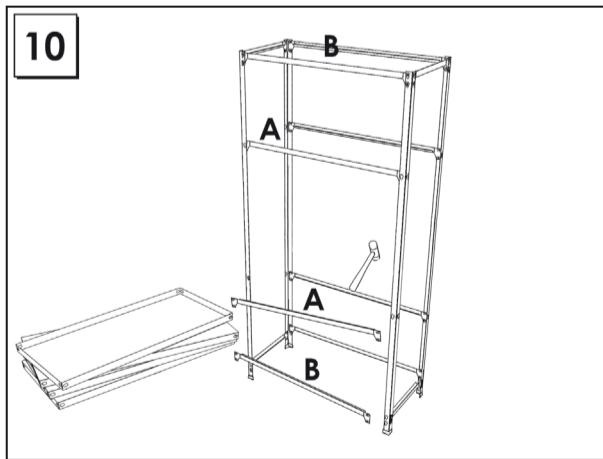

HOMECCLICK METAL

PLUS 4/300 160 x 100 x 30 cm.

Colour

www.simonrack.com

MADE IN SPAIN

INSTRUCTIONS

SIMONCLASSIC

SIMONCLICK