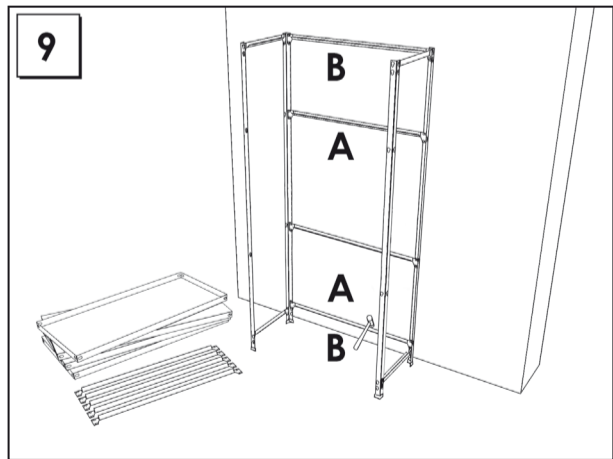

HOMECCLICK METAL

PLUS 4/300 160 x 100 x 30 cm.

Colour

www.simonrack.com

MADE IN SPAIN

INSTRUCTIONS

SIMONCLASSIC

SIMONCLICK