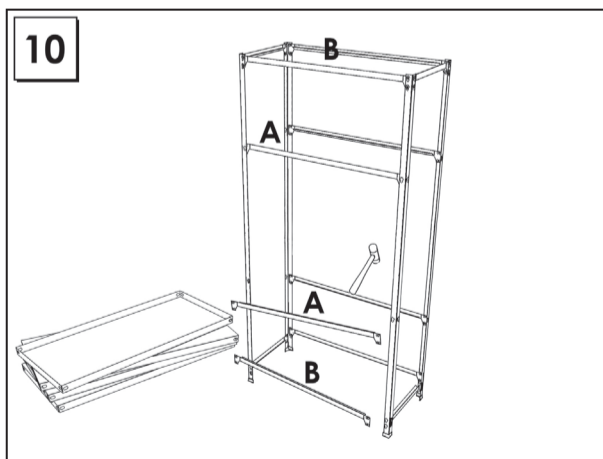

HOMECCLICK METAL

160 x 80 x 40 cm. MINI 4-400

Colour

www.simonrack.com

MADE IN SPAIN

INSTRUCTIONS

SIMONCLASSIC

SIMONCLICK