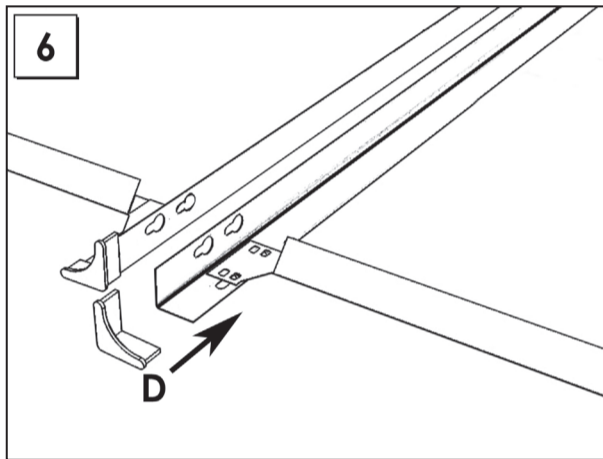

HOMECCLICK METAL

160 x 80 x 40 cm. MINI 4-400

Colour

www.simonrack.com

MADE IN SPAIN

INSTRUCTIONS

SIMONCLASSIC

SIMONCLICK