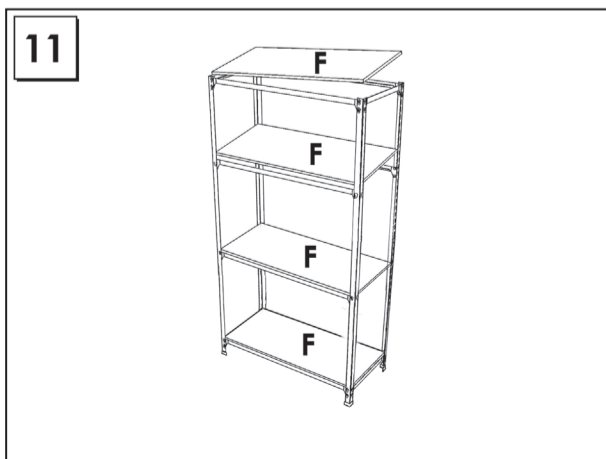

HOMECCLICK METAL

160 x 80 x 40 cm. MINI 4-400

Colour

www.simonrack.com

MADE IN SPAIN

INSTRUCTIONS

SIMONCLASSIC

SIMONCLICK