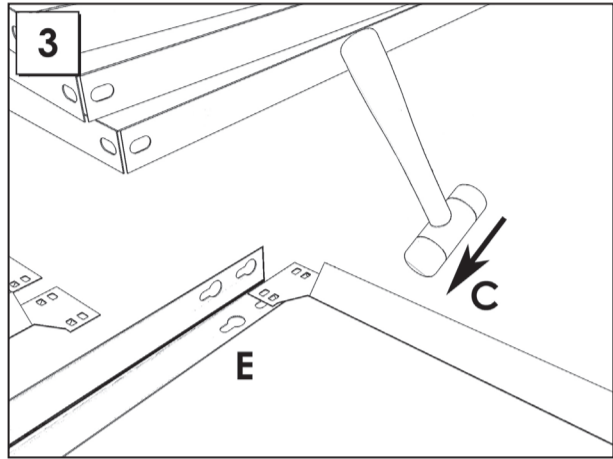

HOMECCLICK METAL

160 x 80 x 40 cm. MINI 4-400

Colour

www.simonrack.com

MADE IN SPAIN

INSTRUCTIONS

SIMONCLASSIC

SIMONCLICK