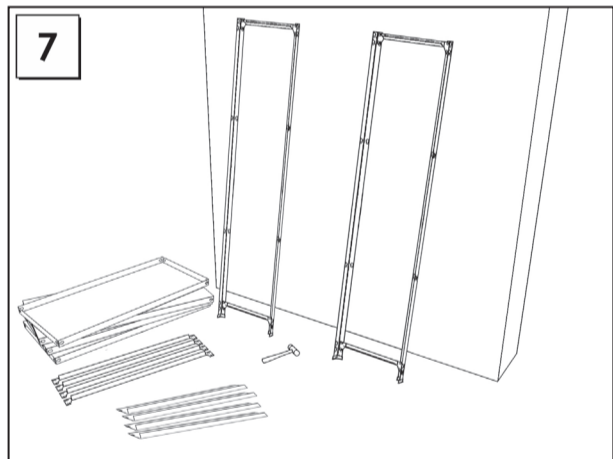

HOMECCLICK METAL

160 x 80 x 40 cm. MINI 4-400

Colour

www.simonrack.com

MADE IN SPAIN

INSTRUCTIONS

SIMONCLASSIC

SIMONCLICK