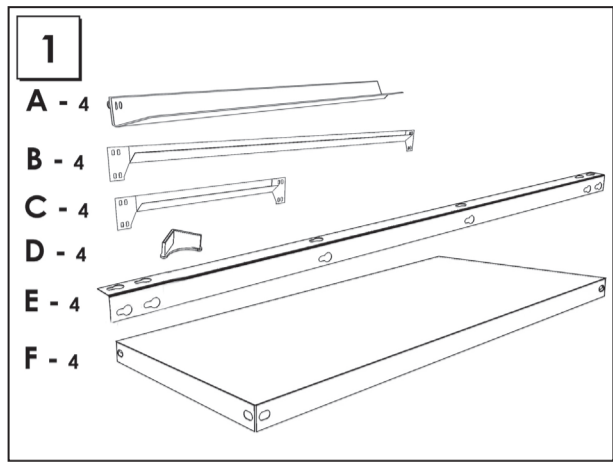

HOMECCLICK METAL

160 x 80 x 40 cm. MINI 4-400

Colour

www.simonrack.com

MADE IN SPAIN

INSTRUCTIONS

SIMONCLASSIC

SIMONCLICK