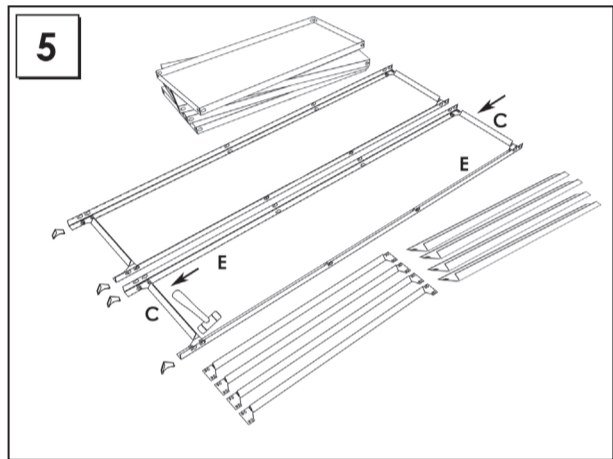

HOMECCLICK METAL

160 x 80 x 40 cm. MINI 4-400

Colour

www.simonrack.com

MADE IN SPAIN

INSTRUCTIONS

SIMONCLASSIC

SIMONCLICK