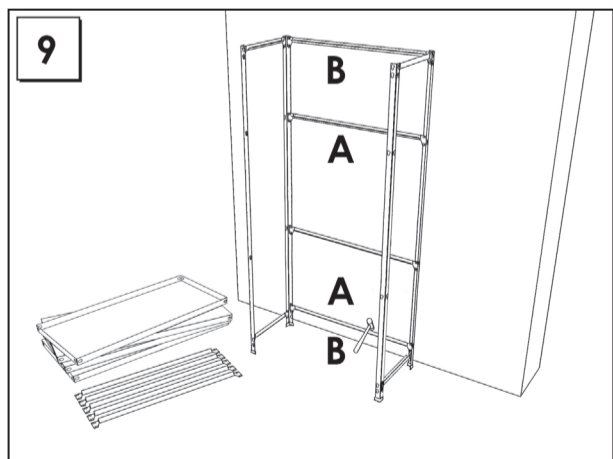

HOMECCLICK METAL

160 x 80 x 40 cm. MINI 4-400

Colour

www.simonrack.com

MADE IN SPAIN

INSTRUCTIONS

SIMONCLASSIC

SIMONCLICK