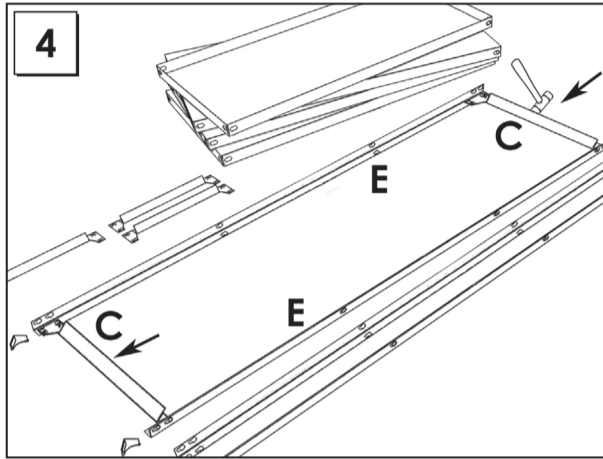

HOMECCLICK METAL

160 x 80 x 40 cm. MINI 4-400

Colour

www.simonrack.com

MADE IN SPAIN

INSTRUCTIONS

SIMONCLASSIC

SIMONCLICK