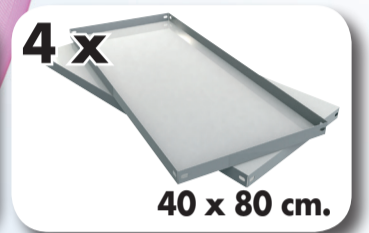

HOMECCLICK METAL

160 x 80 x 40 cm. MINI 4-400

Colour

www.simonrack.com

MADE IN SPAIN

INSTRUCTIONS

SIMONCLASSIC

SIMONCLICK