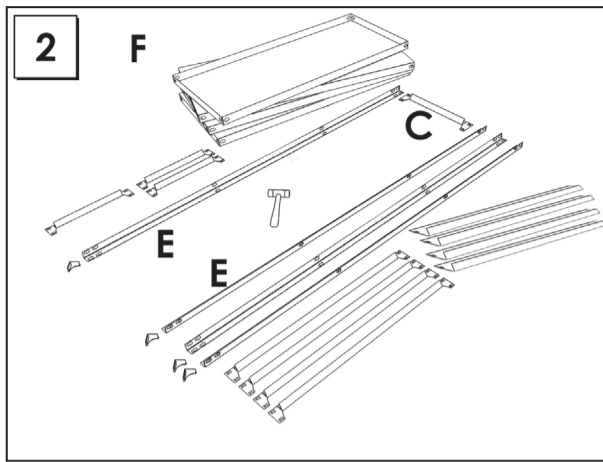

HOMECCLICK METAL

160 x 80 x 40 cm. MINI 4-400

Colour

www.simonrack.com

MADE IN SPAIN

INSTRUCTIONS

SIMONCLASSIC

SIMONCLICK