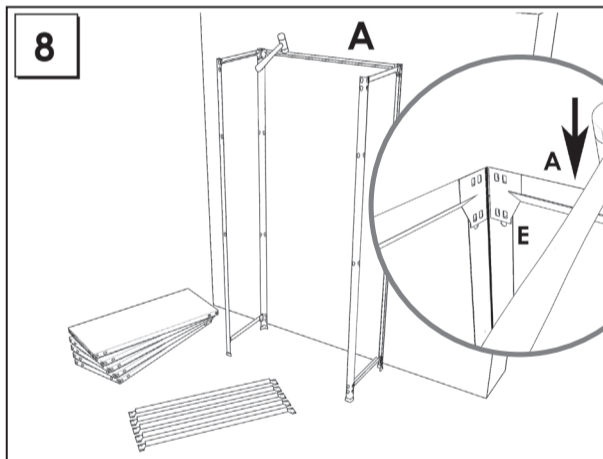

HOMECCLICK METAL

160 x 80 x 40 cm. MINI 4-400

Colour

www.simonrack.com

MADE IN SPAIN

INSTRUCTIONS

SIMONCLASSIC

SIMONCLICK