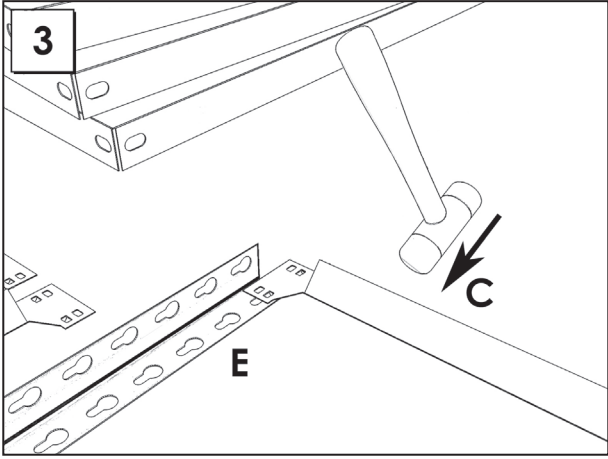

SIMONCLASSIC

SIMONCLICK

OFFIClick

SIMONFORTE

SIMONCROMO

SIMONINOX

SIMONTITÁN

SIMONLEVER

SIMONPALET

TAGUILLAS