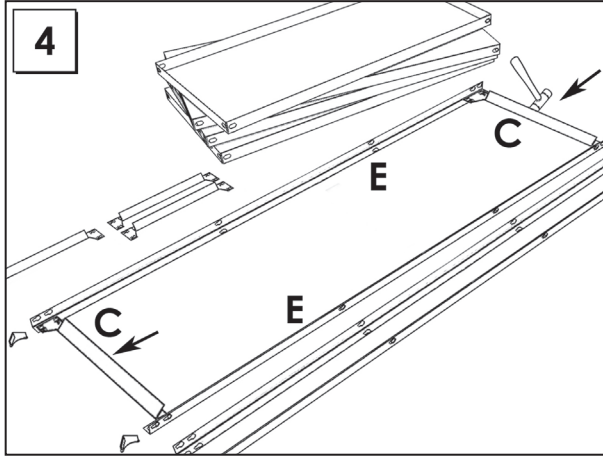

SIMONCLASSIC

SIMONCLICK

OFFIClick

SIMONFORTE

SIMONCROMO

SIMONINOX

SIMONTITÁN

SIMONLEVER

SIMONPALET

TAGUILLAS