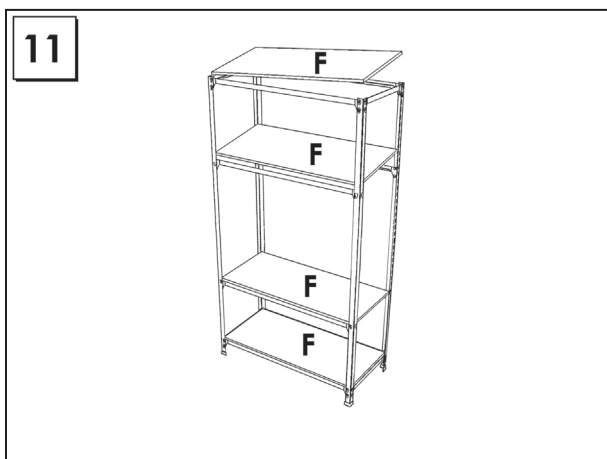

SIMONCLASSIC

SIMONCLICK

OFFIClick

SIMONFORTE

SIMONCROMO

SIMONINOX

SIMONTITÁN

SIMONLEVER

SIMONPALET

TAGUILLAS