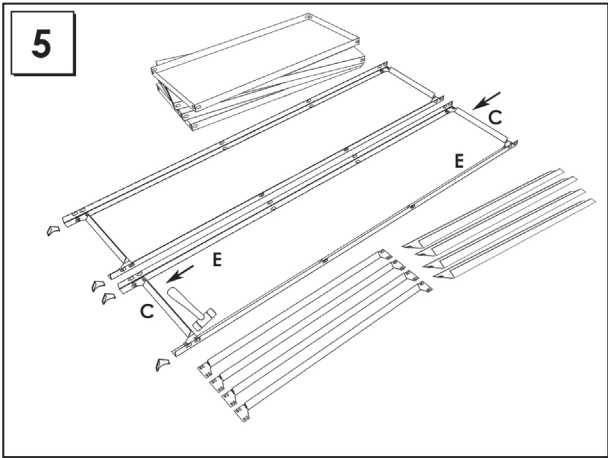

SIMONCLASSIC

SIMONCLICK

OFFIClick

SIMONFORTE

SIMONCROMO

SIMONINOX

SIMONTITÁN

SIMONLEVER

SIMONPALET

TAGUILLAS