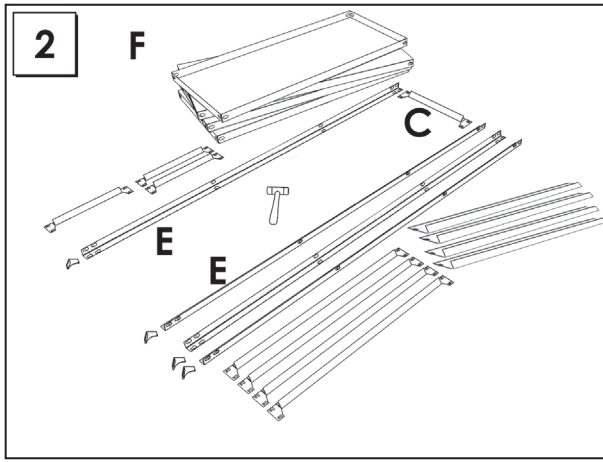

SIMONCLASSIC

SIMONCLICK

OFFIClick

SIMONFORTE

SIMONCROMO

SIMONINOX

SIMONTITÁN

SIMONLEVER

SIMONPALET

TAGUILLAS