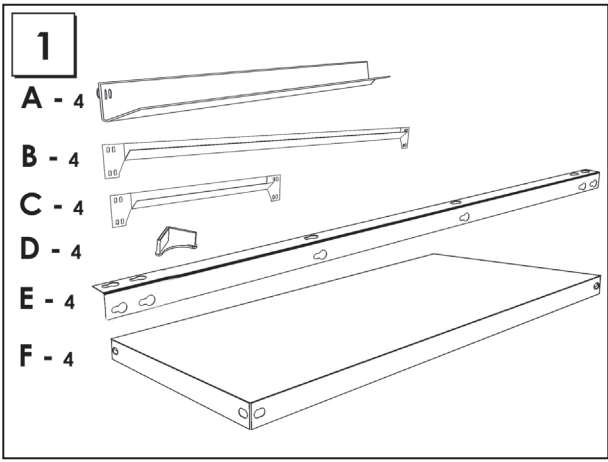

SIMONCLASSIC

SIMONCLICK

OFFIClick

SIMONFORTE

SIMONCROMO

SIMONINOX

SIMONTITÁN

SIMONLEVER

SIMONPALET

TAGUILLAS