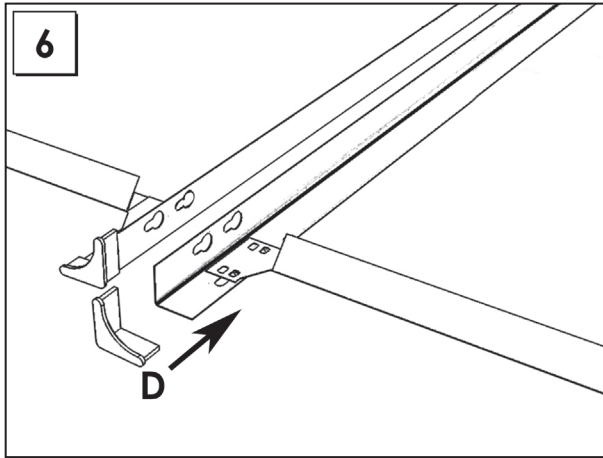

SIMONCLASSIC

SIMONCLICK

OFFIClick

SIMONFORTE

SIMONCROMO

SIMONINOX

SIMONTITÁN

SIMONLEVER

SIMONPALET

TAGUILLAS