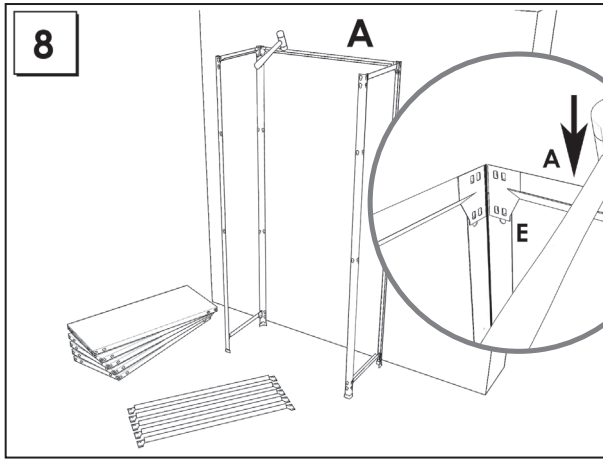

SIMONCLASSIC

SIMONCLICK

OFFIClick

SIMONFORTE

SIMONCROMO

SIMONINOX

SIMONTITÁN

SIMONLEVER

SIMONPALET

TAGUILLAS