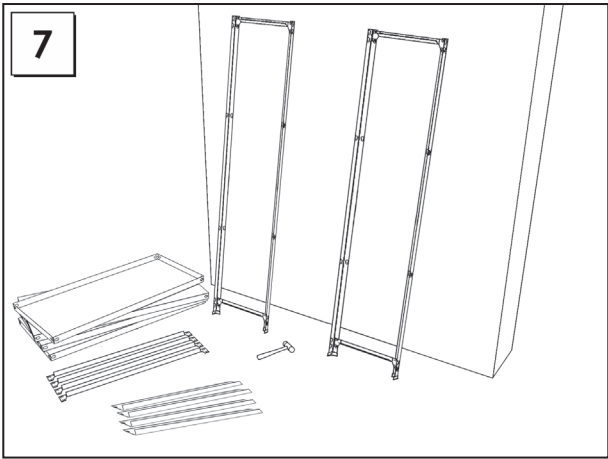

SIMONCLASSIC

SIMONCLICK

OFFIClick

SIMONFORTE

SIMONCROMO

SIMONINOX

SIMONTITÁN

SIMONLEVER

SIMONPALET

TAGUILLAS