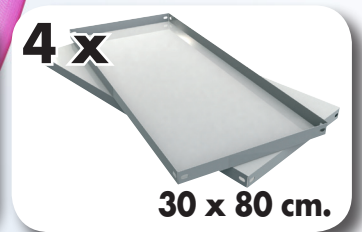

HOMECLICK METAL

160 x 80 x 30 cm.

Colour

VIDEO INSTRUCCIONES

TÜVRheinland®
CERT
ISO 9001

www.simonrack.com

MADE IN SPAIN

www.simonrack.com