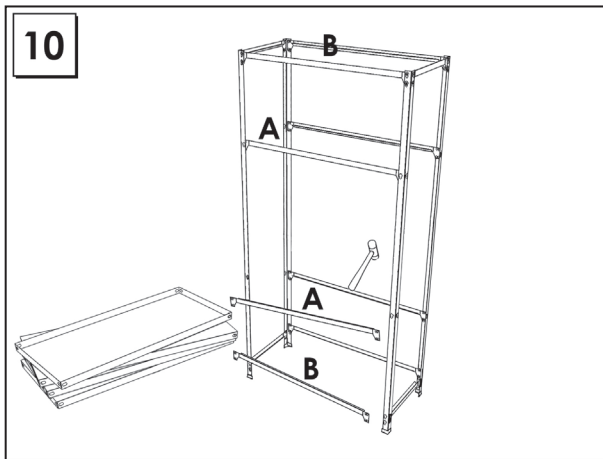

SIMONCLASSIC

SIMONCLICK

OFFIClick

SIMONFORTE

SIMONCROMO

SIMONINOX

SIMONTITÁN

SIMONLEVER

SIMONPALET

TAGUILLAS