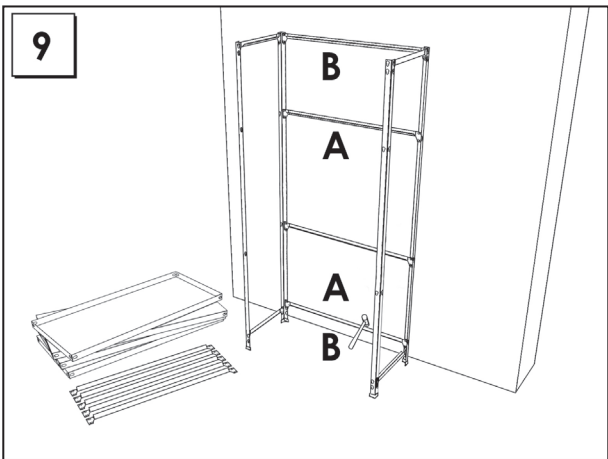

SIMONCLASSIC

SIMONCLICK

OFFIClick

SIMONFORTE

SIMONCROMO

SIMONINOX

SIMONTITÁN

SIMONLEVER

SIMONPALET

TAGUILLAS