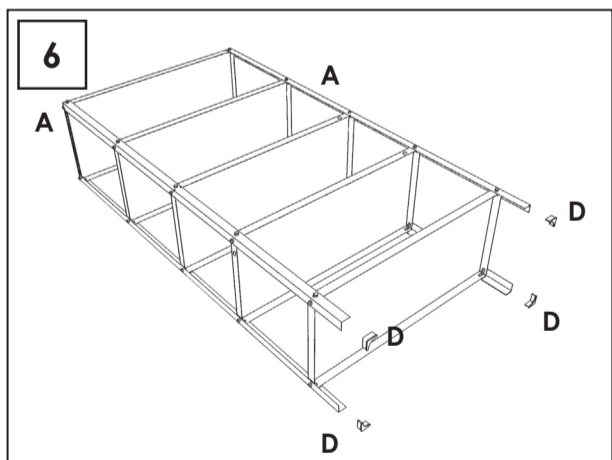

HOMECLASSIC Mini 4-300

160 x 80 x 30 cm. *Colour*

MADE IN SPAIN

www.simonrack.com

STANDARD MOUNTING

SIMONCLASSIC

SIMONCLICK

SIMONOFFICE