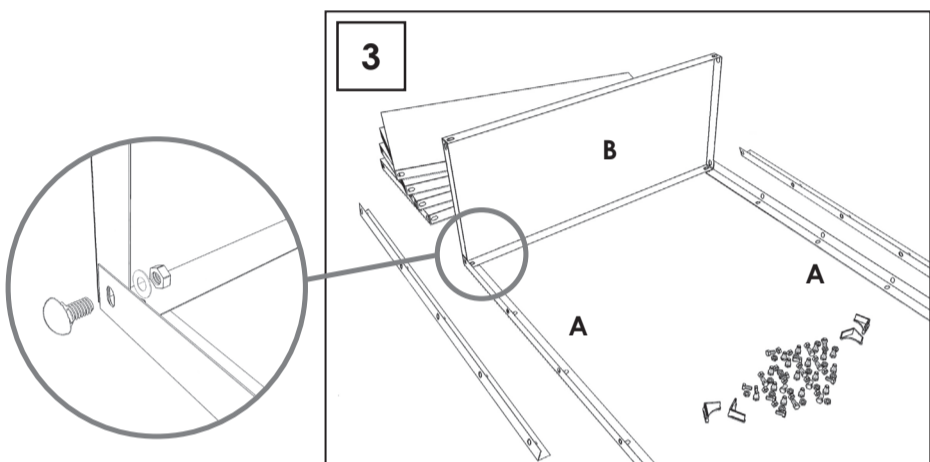

HOMECLASSIC Mini 4-300

160 x 80 x 30 cm. *Colour*

MADE IN SPAIN

www.simonrack.com

STANDARD MOUNTING

SIMONCLASSIC

SIMONCLICK

SIMONOFFICE