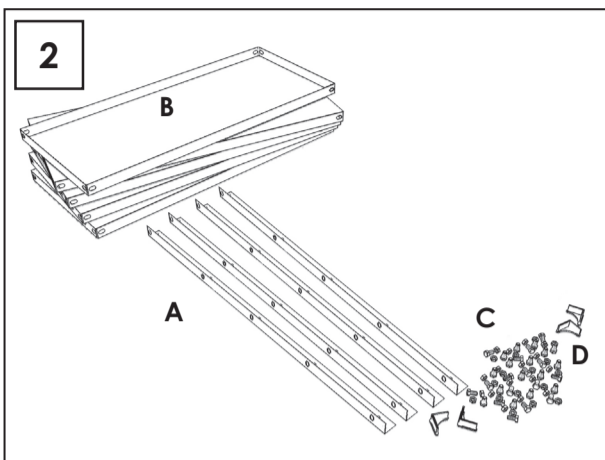

HOMECLASSIC Mini 4-300

160 x 80 x 30 cm. *Colour*

MADE IN SPAIN

www.simonrack.com

STANDARD MOUNTING

SIMONCLASSIC

SIMONCLICK

SIMONOFFICE