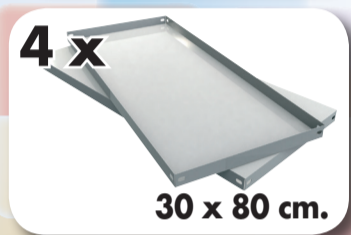

HOMECLASSIC Mini 4-300

160 x 80 x 30 cm. *Colour*

MADE IN SPAIN

www.simonrack.com

STANDARD MOUNTING

SIMONCLASSIC

SIMONCLICK

SIMONOFFICE