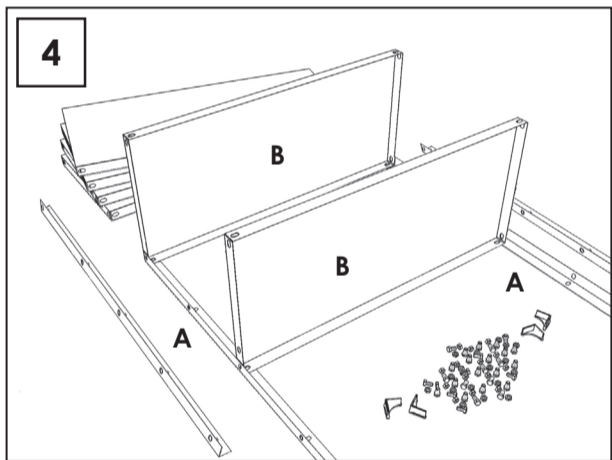

HOMECLASSIC Mini 4-300

160 x 80 x 30 cm. *Colour*

MADE IN SPAIN

www.simonrack.com

STANDARD MOUNTING

SIMONCLASSIC

SIMONCLICK

SIMONOFFICE