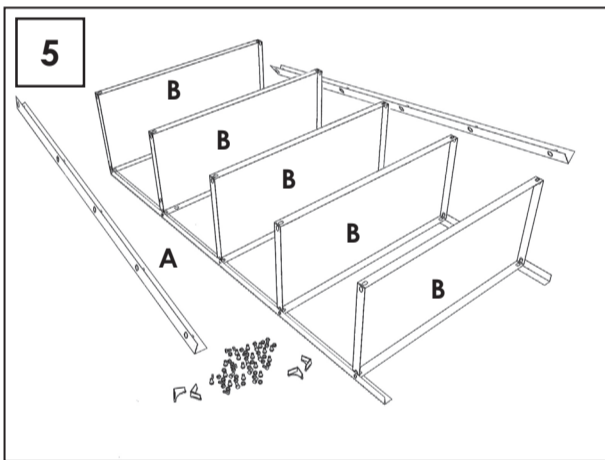

HOMECLASSIC Mini 4-300

160 x 80 x 30 cm. *Colour*

MADE IN SPAIN

www.simonrack.com

STANDARD MOUNTING

SIMONCLASSIC

SIMONCLICK

SIMONOFFICE