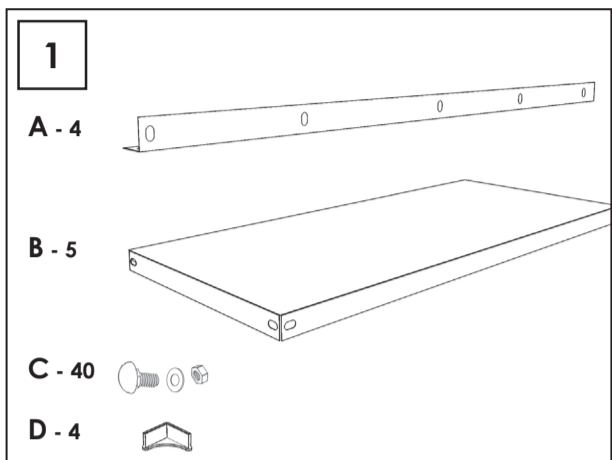

HOMECLASSIC Mini 4-300

160 x 80 x 30 cm. *Colour*

MADE IN SPAIN

www.simonrack.com

STANDARD MOUNTING

SIMONCLASSIC

SIMONCLICK

SIMONOFFICE