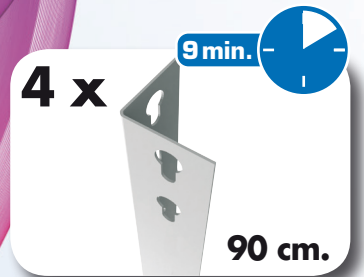

HOMECCLICK METAL

90 x 100 x 30 cm. Plus 3-300

www.simonrack.com

MADE IN SPAIN

INSTRUCTIONS