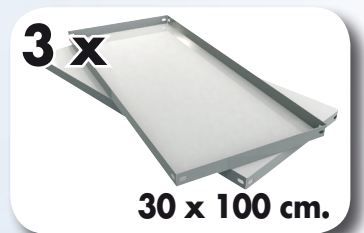

HOMECCLICK METAL

90 x 100 x 30 cm. Plus 3-300

www.simonrack.com

MADE IN SPAIN

INSTRUCTIONS