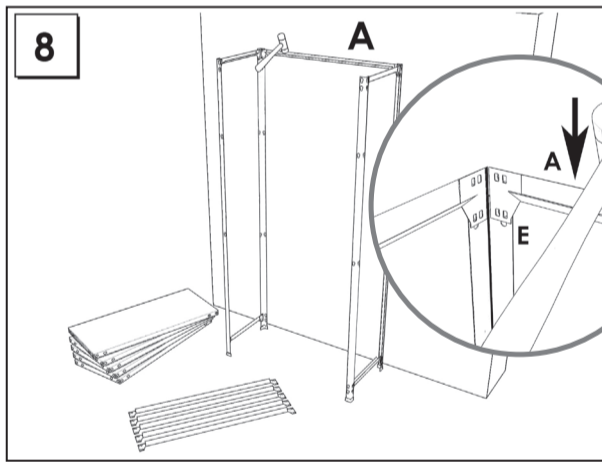

STANDARD MOUNTING

On-line instructions: www.instructionsrack.com/fileclick

SIMONCLASSIC

SIMONCLICK

SIMONOFFICE

SIMONTALLER

BANCOS DE TRABAJO

SIMONHOME

TAQUILLAS

SIMONTITÁN

SIMONINOX

SIMONPALET

SIMONLEVER

ALTILLOS Y PASILLOS ELEVADOS