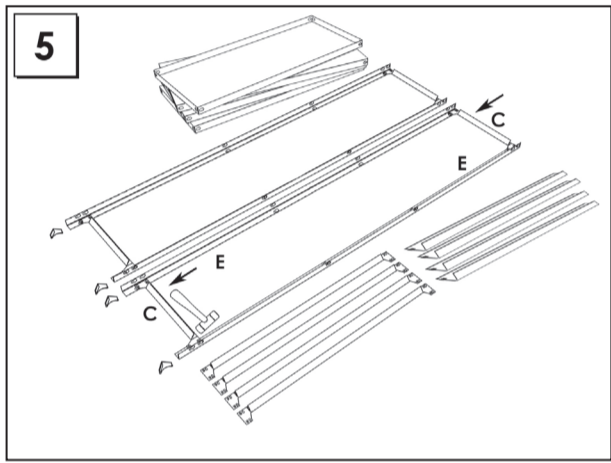

STANDARD MOUNTING

On-line instructions: www.instructionsrack.com/fileclick

SIMONCLASSIC

SIMONCLICK

SIMONOFFICE

SIMONTALLER

BANCOS DE TRABAJO

SIMONHOME

TAQUILLAS

SIMONTITÁN

SIMONINOX

SIMONPALET

SIMONLEVER

ALTILLOS Y PASILLOS ELEVADOS