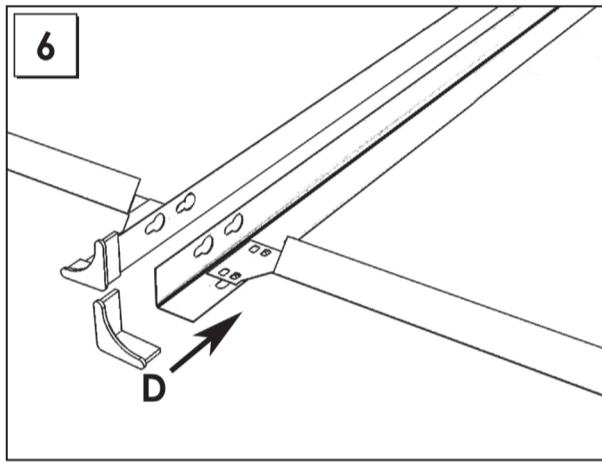

STANDARD MOUNTING

On-line instructions: www.instructionsrack.com/fileclick

SIMONCLASSIC

SIMONCLICK

SIMONOFFICE

SIMONTALLER

BANCOS DE TRABAJO

SIMONHOME

TAQUILLAS

SIMONTITÁN

SIMONINOX

SIMONPALET

SIMONLEVER

ALTILLOS Y PASILLOS ELEVADOS