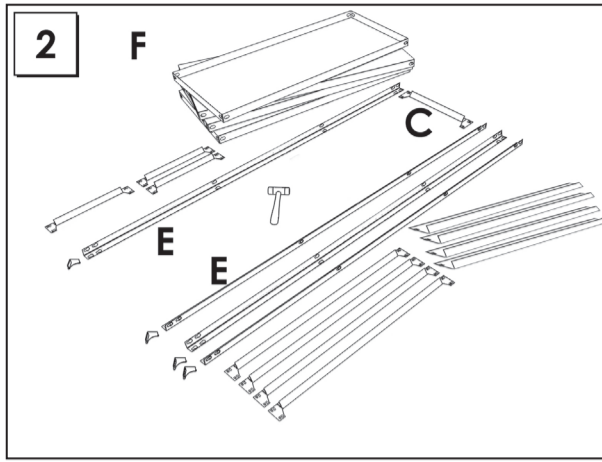

STANDARD MOUNTING

On-line instructions: www.instructionsrack.com/fileclick

SIMONCLASSIC

SIMONCLICK

SIMONOFFICE

SIMONTALLER

BANCOS DE TRABAJO

SIMONHOME

TAQUILLAS

SIMONTITÁN

SIMONINOX

SIMONPALET

SIMONLEVER

ALTILLOS Y PASILLOS ELEVADOS