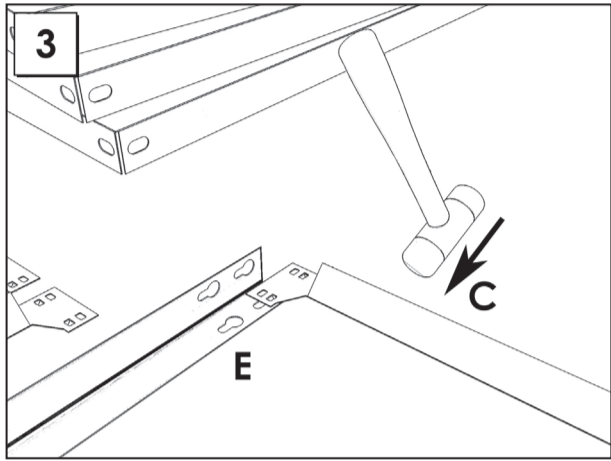

STANDARD MOUNTING

On-line instructions: www.instructionsrack.com/fileclick

SIMONCLASSIC

SIMONCLICK

SIMONOFFICE

SIMONTALLER

BANCOS DE TRABAJO

SIMONHOME

TAQUILLAS

SIMONTITÁN

SIMONINOX

SIMONPALET

SIMONLEVER

ALTILLOS Y PASILLOS ELEVADOS