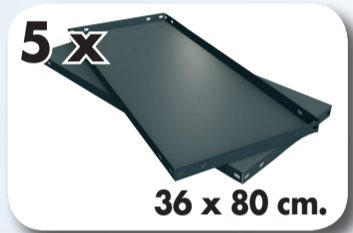

# FILECLICK Mini 5-360

180 x 80 x 36 cm.

www.simonrack.com

MADE IN SPAIN

INSTRUCTIONS