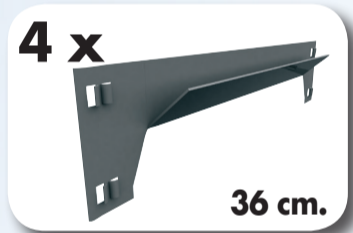

# FILECLICK Mini 5-360

180 x 80 x 36 cm.

www.simonrack.com

MADE IN SPAIN

INSTRUCTIONS