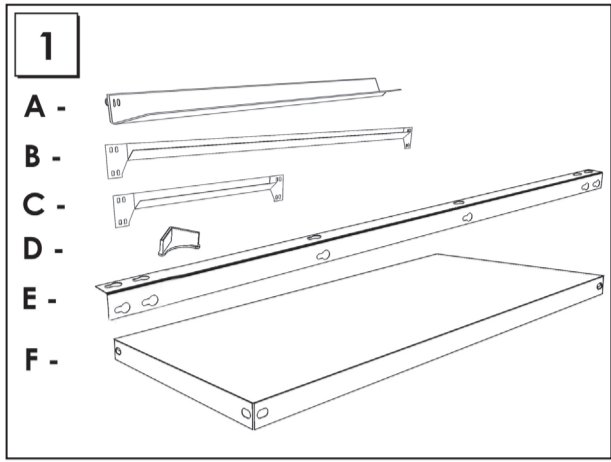

STANDARD MOUNTING

On-line instructions: www.instructionsrack.com/fileclick

SIMONCLASSIC

SIMONCLICK

SIMONOFFICE

SIMONTALLER

BANCOS DE TRABAJO

SIMONHOME

TAQUILLAS

SIMONTITÁN

SIMONINOX

SIMONPALET

SIMONLEVER

ALTILLOS Y PASILLOS ELEVADOS