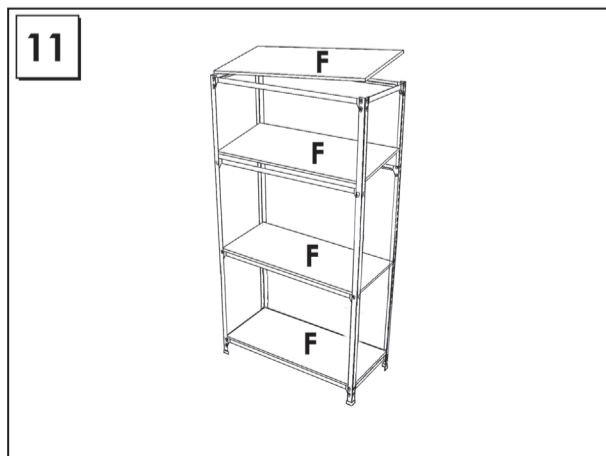

STANDARD MOUNTING

On-line instructions: www.instructionsrack.com/fileclick

SIMONCLASSIC

SIMONCLICK

SIMONOFFICE

SIMONTALLER

BANCOS DE TRABAJO

SIMONHOME

TAQUILLAS

SIMONTITÁN

SIMONINOX

SIMONPALET

SIMONLEVER

ALTILLOS Y PASILLOS ELEVADOS