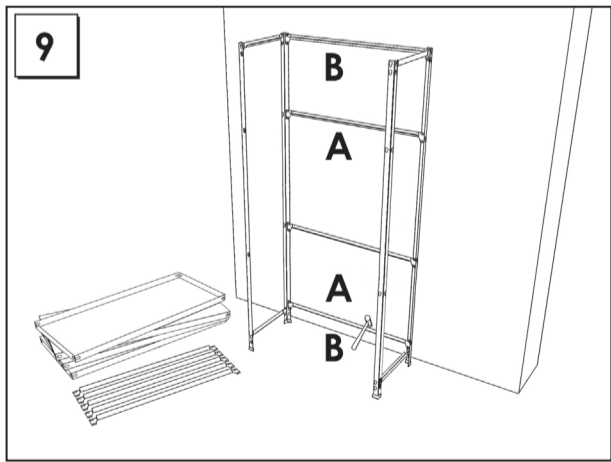

STANDARD MOUNTING

On-line instructions: www.instructionsrack.com/fileclick

SIMONCLASSIC

SIMONCLICK

SIMONOFFICE

SIMONTALLER

BANCOS DE TRABAJO

SIMONHOME

TAQUILLAS

SIMONTITÁN

SIMONINOX

SIMONPALET

SIMONLEVER

ALTILLOS Y PASILLOS ELEVADOS