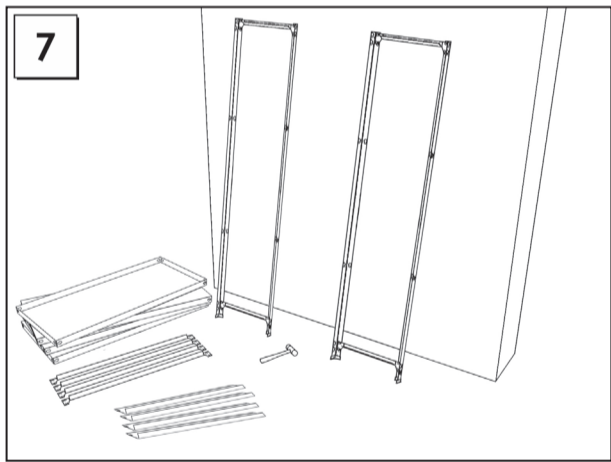

STANDARD MOUNTING

On-line instructions: www.instructionsrack.com/fileclick

SIMONCLASSIC

SIMONCLICK

SIMONOFFICE

SIMONTALLER

BANCOS DE TRABAJO

SIMONHOME

TAQUILLAS

SIMONTITÁN

SIMONINOX

SIMONPALET

SIMONLEVER

ALTILLOS Y PASILLOS ELEVADOS