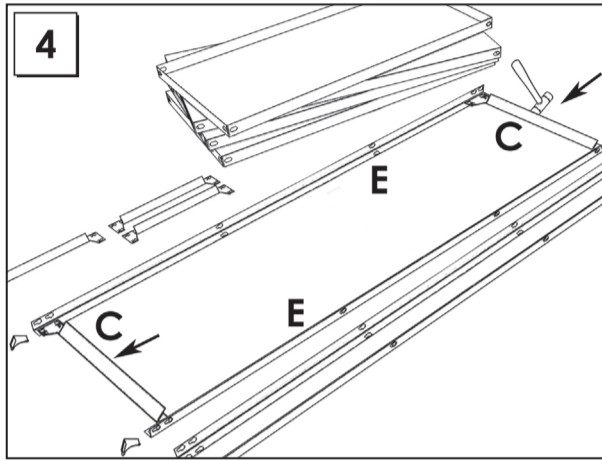

STANDARD MOUNTING

On-line instructions: www.instructionsrack.com/fileclick

SIMONCLASSIC

SIMONCLICK

SIMONOFFICE

SIMONTALLER

BANCOS DE TRABAJO

SIMONHOME

TAQUILLAS

SIMONTITÁN

SIMONINOX

SIMONPALET

SIMONLEVER

ALTILLOS Y PASILLOS ELEVADOS