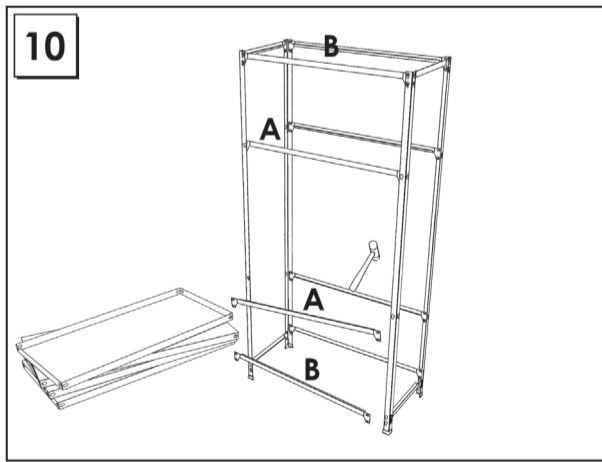

STANDARD MOUNTING

On-line instructions: www.instructionsrack.com/fileclick

SIMONCLASSIC

SIMONCLICK

SIMONOFFICE

SIMONTALLER

BANCOS DE TRABAJO

SIMONHOME

TAQUILLAS

SIMONTITÁN

SIMONINOX

SIMONPALET

SIMONLEVER

ALTILLOS Y PASILLOS ELEVADOS