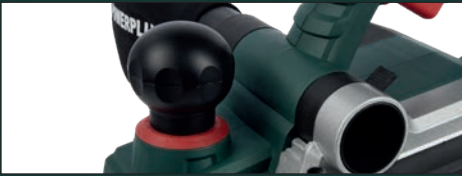

## PLANER POWP6010

SCHAAFMACHINE - RABOT  
EINHANDHOBEL - CEPILLADORA - PIALLETTO

**POWERPLUS**

**PRO  
POWER**

RATED VOLTAGE - FREQUENCY	230V~ 50Hz
RATED POWER	900W
ROTATION SPEED	16000min <sup>-1</sup>
PLANING DEPTH	0-3mm 
REBATE DEPTH	0-16mm 
PLANING WIDTH	82mm 
CABLE	4m
FEATURES	<ul style="list-style-type: none"> <li>• Adjustable planing depth</li> <li>• 3 chamfering grooves</li> <li>• Chip clearance on both sides</li> <li>• Foot on base</li> <li>• Soft grip</li> </ul>
INCLUDED	<ul style="list-style-type: none"> <li>• 1x planer</li> <li>• 1x dust bag</li> <li>• 1x side guide</li> <li>• 1x depth guide</li> <li>• 3x knife</li> <li>• 2x belt</li> <li>• 1x wrench</li> <li>• 1x manual</li> </ul>

PLANING DEPTH ADJUSTMENT KNOB

CHIP CLEARANCE ON BOTH SIDES

FRONT BASE WITH 3 CHAMFERING GROOVES

## PLANER 900W

This 900W planer with soft grip works fast and accurate with its large planing width of 82mm and a rotation speed of 16000min<sup>-1</sup>. The planing depth can be set between 0 and 3mm. The user decides how much wood he wishes to take away.

Another handy feature: the chip extraction can be directed at either side of the tool. This guarantees a clear view during planing.