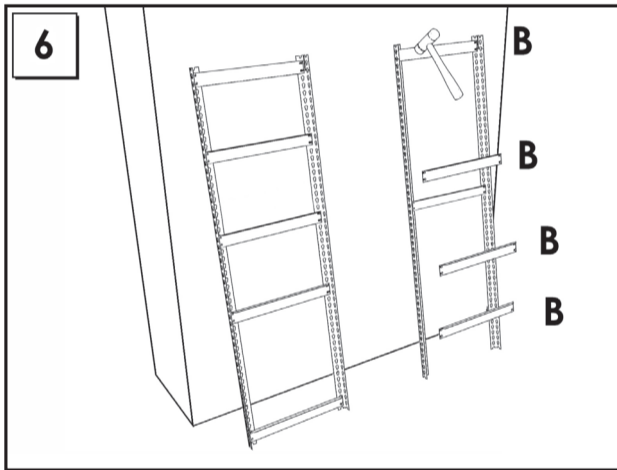

# 200 x 120 x 60 cm.

MADE IN SPAIN

INSTRUCTIONS

**SIMONCLASSIC**

Up to: **150 Kg.**  
Kg./Shelf  
Uniformly Distributed Load

**SIMONCLICK**

Up to: **275 Kg.**  
Kg./Shelf  
Uniformly Distributed Load

**OFFIClick**

Up to: **275 Kg.**  
Kg./Shelf  
Uniformly Distributed Load