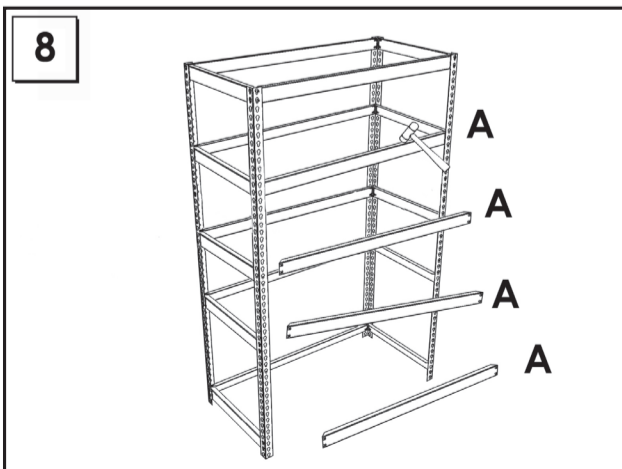

# 200 x 120 x 60 cm.

MADE IN SPAIN

INSTRUCTIONS

**SIMONCLASSIC**

Up to: **150 Kg.**  
Kg./Shelf  
Uniformly Distributed Load

**SIMONCLICK**

Up to: **275 Kg.**  
Kg./Shelf  
Uniformly Distributed Load

**OFFIClick**

Up to: **275 Kg.**  
Kg./Shelf  
Uniformly Distributed Load