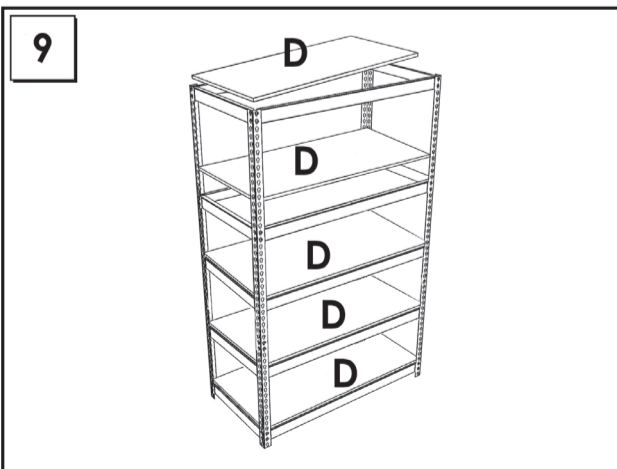

# 200 x 120 x 60 cm.

MADE IN SPAIN

INSTRUCTIONS

**SIMONCLASSIC**

Up to: **150 Kg.**  
Kg./Shelf  
Uniformly Distributed Load

**SIMONCLICK**

Up to: **275 Kg.**  
Kg./Shelf  
Uniformly Distributed Load

**OFFIClick**

Up to: **275 Kg.**  
Kg./Shelf  
Uniformly Distributed Load