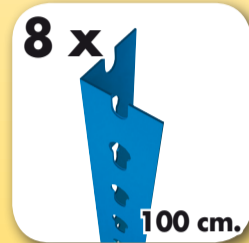

200 x 120 x 40 cm.

BRICOFORTE 1204-5 Metal

On-line instructions: www.instructionsrack.com/simontaller

www.simonrack.com

www.simonrack.com

MADE IN SPAIN

INSTRUCTIONS