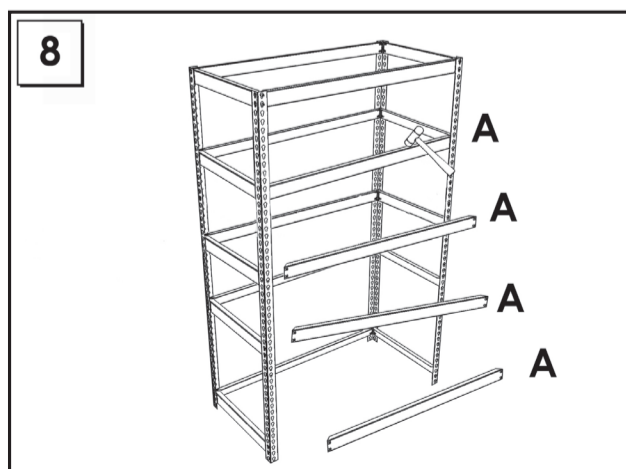

SIMONCLASSIC

SIMONCLICK

SIMONOFFICE

SIMONTALLER

BANCOS DE TRABAJO

SIMONHOME

TAQUILLAS

SIMONTITÁN

SIMONINOX

SIMONPALET

SIMONLEVER

ALTILLOS Y PASILLOS ELEVADOS