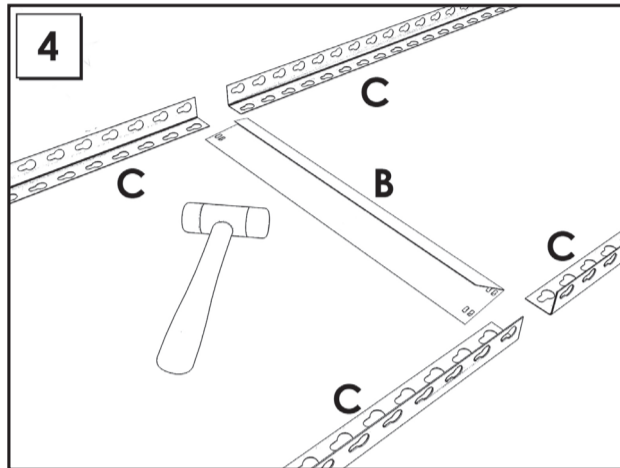

SIMONCLASSIC

SIMONCLICK

SIMONOFFICE

SIMONTALLER

BANCOS DE TRABAJO

SIMONHOME

TAQUILLAS

SIMONTITÁN

SIMONINOX

SIMONPALET

SIMONLEVER

ALTILLOS Y PASILLOS ELEVADOS