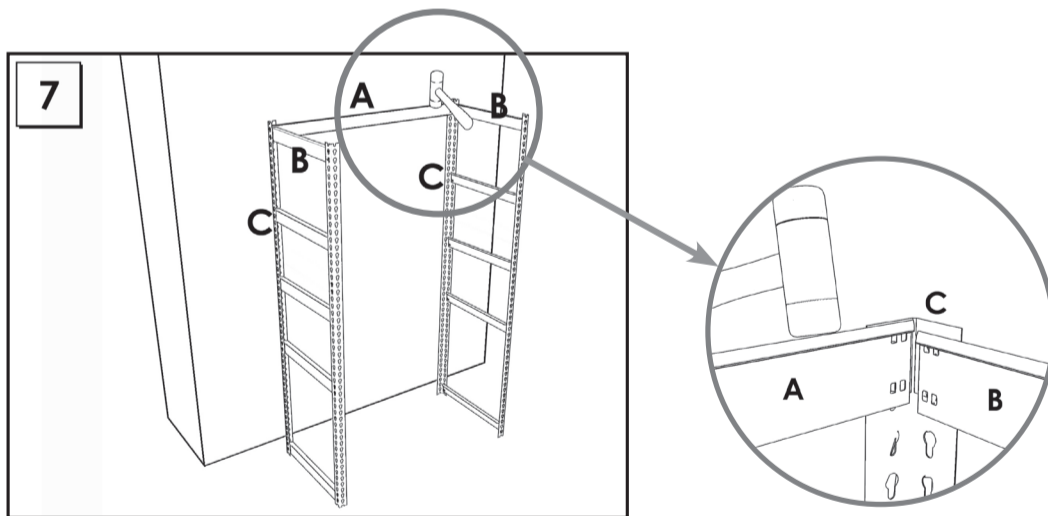

SIMONCLASSIC

SIMONCLICK

SIMONOFFICE

SIMONTALLER

BANCOS DE TRABAJO

SIMONHOME

TAQUILLAS

SIMONTITÁN

SIMONINOX

SIMONPALET

SIMONLEVER

ALTILLOS Y PASILLOS ELEVADOS