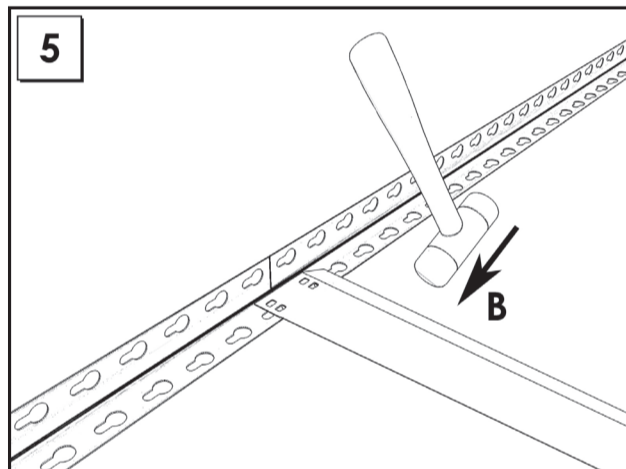

SIMONCLASSIC

SIMONCLICK

SIMONOFFICE

SIMONTALLER

BANCOS DE TRABAJO

SIMONHOME

TAQUILLAS

SIMONTITÁN

SIMONINOX

SIMONPALET

SIMONLEVER

ALTILLOS Y PASILLOS ELEVADOS