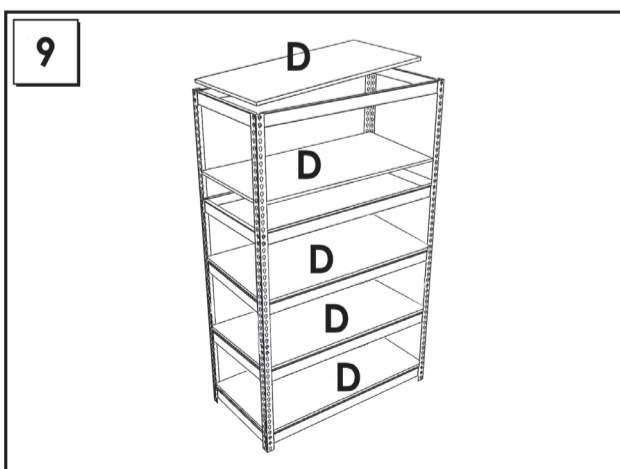

SIMONCLASSIC

SIMONCLICK

SIMONOFFICE

SIMONTALLER

BANCOS DE TRABAJO

SIMONHOME

TAQUILLAS

SIMONTITÁN

SIMONINOX

SIMONPALET

SIMONLEVER

ALTILLOS Y PASILLOS ELEVADOS