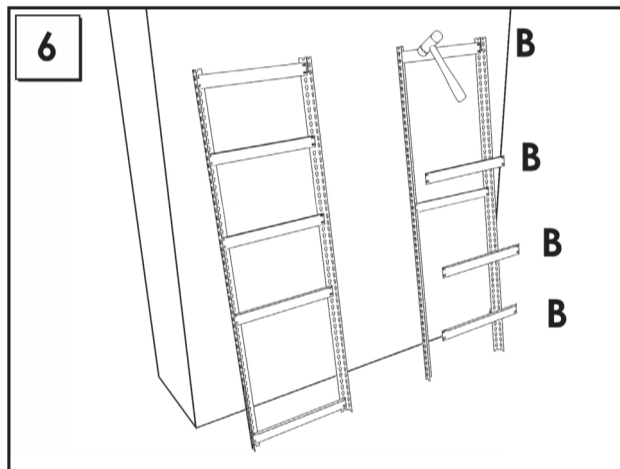

SIMONCLASSIC

SIMONCLICK

SIMONOFFICE

SIMONTALLER

BANCOS DE TRABAJO

SIMONHOME

TAQUILLAS

SIMONTITÁN

SIMONINOX

SIMONPALET

SIMONLEVER

ALTILLOS Y PASILLOS ELEVADOS