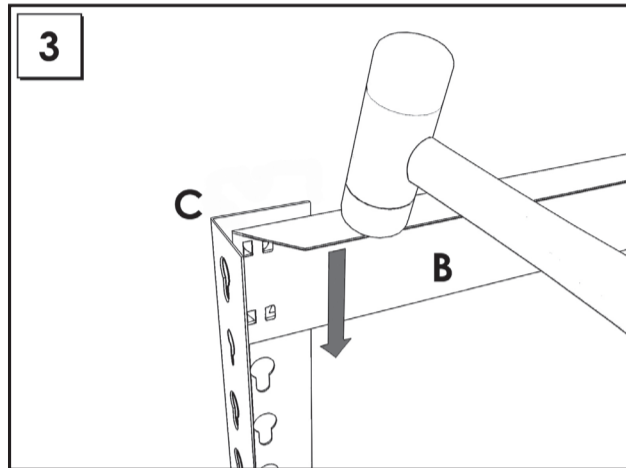

SIMONCLASSIC

SIMONCLICK

SIMONOFFICE

SIMONTALLER

BANCOS DE TRABAJO

SIMONHOME

TAQUILLAS

SIMONTITÁN

SIMONINOX

SIMONPALET

SIMONLEVER

ALTILLOS Y PASILLOS ELEVADOS