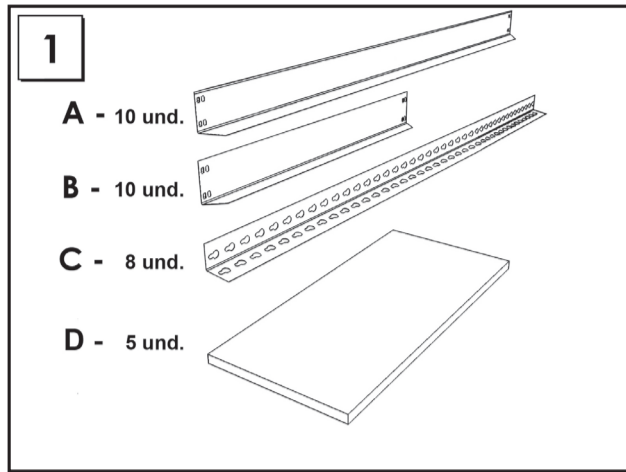

SIMONCLASSIC

SIMONCLICK

SIMONOFFICE

SIMONTALLER

BANCOS DE TRABAJO

SIMONHOME

TAQUILLAS

SIMONTITÁN

SIMONINOX

SIMONPALET

SIMONLEVER

ALTILLOS Y PASILLOS ELEVADOS