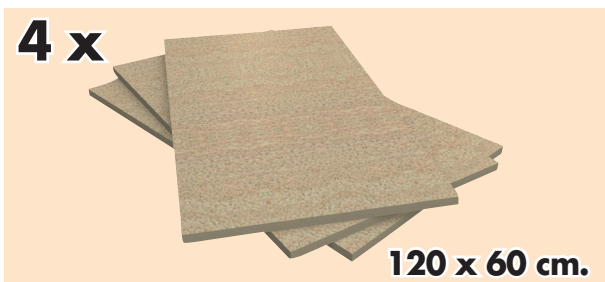

ECOFORTE EF 1206-4

Plywood

200 x 120 x 60 cm.

**PACK
1/2**

9 min.

MADE IN EUROPE

www.simonrack.com