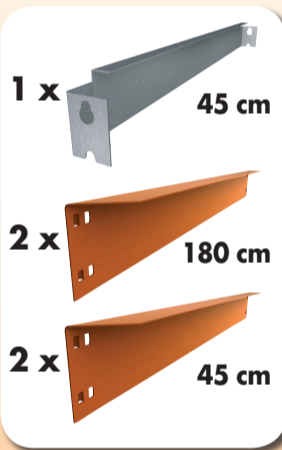

Additional Shelf

180 x 45 cm

NOT INCLUDED:

5 min.

VIDEO INSTRUCTIONS

On-line instructions: www.instructionsrack.com/simontaller

MADE IN SPAIN

On-line instructions: www.instructionsrack.com/simontaller