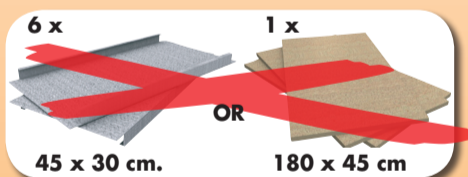

Additional Shelf

180 x 45 cm

NOT INCLUDED:

5 min.

VIDEO INSTRUCTIONS

On-line instructions: www.instructionsrack.com/simontaller

MADE IN SPAIN

On-line instructions: www.instructionsrack.com/simontaller