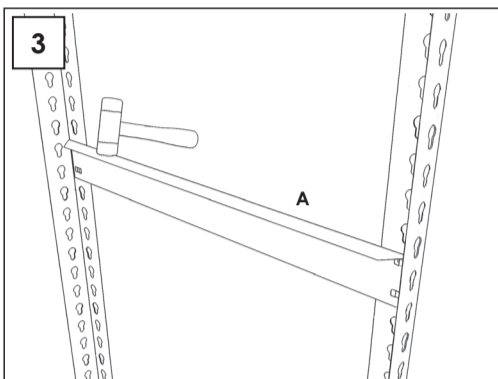

Additional Shelf

180 x 45 cm

NOT INCLUDED:

5 min.

VIDEO INSTRUCTIONS

On-line instructions: www.instructionsrack.com/simontaller

MADE IN SPAIN

On-line instructions: www.instructionsrack.com/simontaller