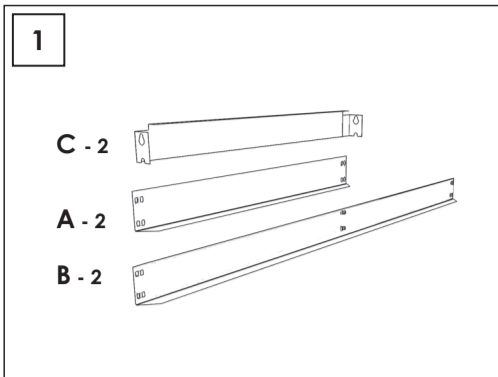

Additional Shelf

180 x 45 cm

NOT INCLUDED:

5 min.

VIDEO INSTRUCTIONS

On-line instructions: www.instructionsrack.com/simontaller

MADE IN SPAIN

On-line instructions: www.instructionsrack.com/simontaller