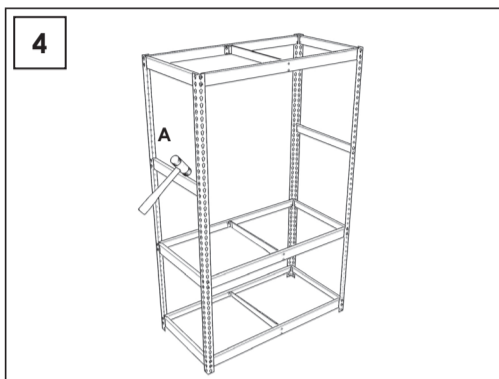

Additional Shelf

180 x 45 cm

NOT INCLUDED:

5 min.

VIDEO INSTRUCTIONS

On-line instructions: www.instructionsrack.com/simontaller

MADE IN SPAIN

On-line instructions: www.instructionsrack.com/simontaller