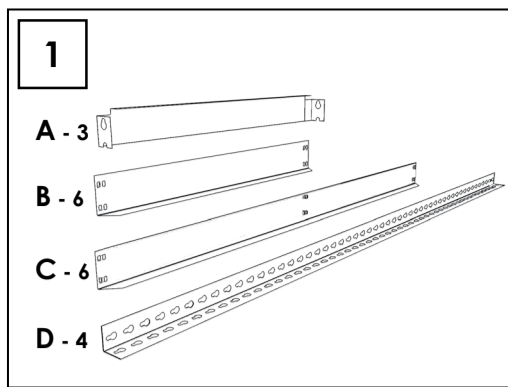

200 x 150 x 60 cm.

NOT INCLUDED:

9 min.

4 x 200 cm.

3 x 60 cm.

6 x 150 cm.

6 x 60 cm.

EPOXI POLIESTER
AZUL/NARANJA