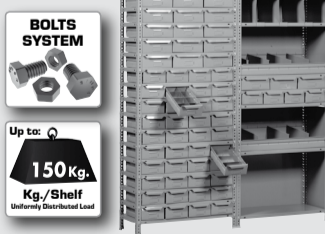

SIMONCLASSIC