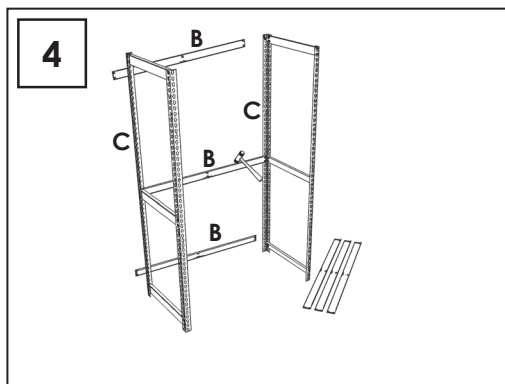

200 x 120 x 60 cm.

NOT INCLUDED:

9 min.

4 x 200 cm.

6 x 120 cm.

6 x 60 cm.

EPOXI POLIESTER
AZUL/NARANJA

On-line instructions: www.simonrack.com/instructions LOGIN: 196004