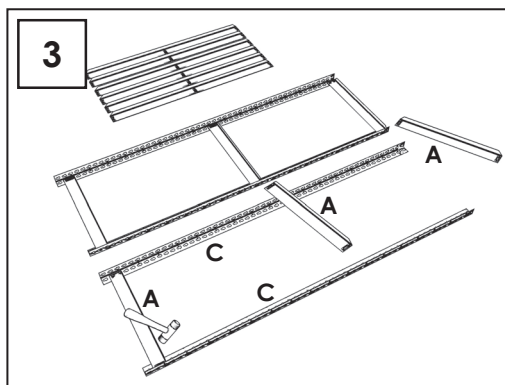

200 x 120 x 60 cm.

NOT INCLUDED:

9 min.

4 x 200 cm.

6 x 120 cm.

6 x 60 cm.

EPOXI POLIESTER
AZUL/NARANJA

On-line instructions: www.simonrack.com/instructions LOGIN: 196004