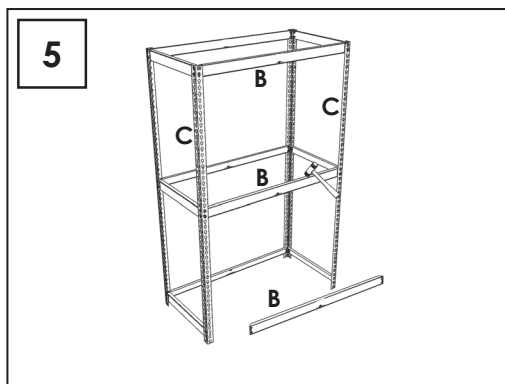

200 x 120 x 60 cm.

NOT INCLUDED:

9 min.

4 x 200 cm.

6 x 120 cm.

6 x 60 cm.

EPOXI POLIESTER
AZUL/NARANJA

On-line instructions: www.simonrack.com/instructions LOGIN: 196004