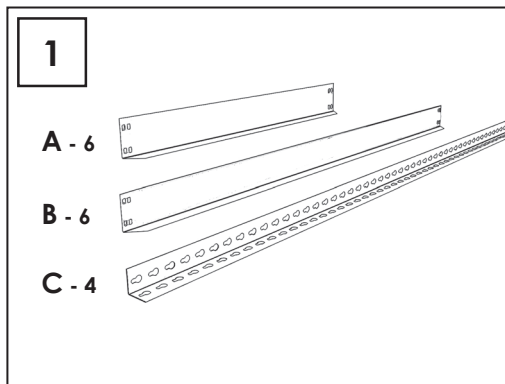

200 x 120 x 60 cm.

NOT INCLUDED:

9 min.

4 x 200 cm.

6 x 120 cm.

6 x 60 cm.

EPOXI POLIESTER
AZUL/NARANJA

On-line instructions: www.simonrack.com/instructions LOGIN: 196004