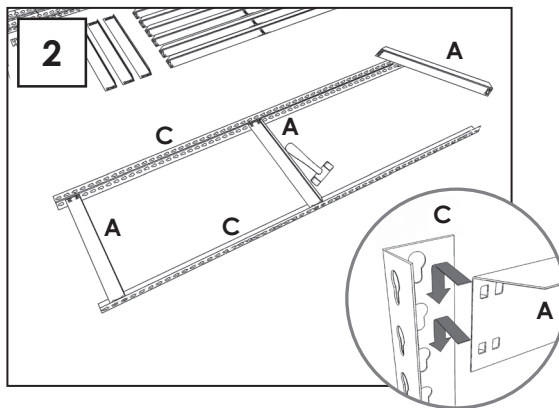

200 x 120 x 60 cm.

NOT INCLUDED:

9 min.

4 x 200 cm.

6 x 120 cm.

6 x 60 cm.

EPOXI POLIESTER
AZUL/NARANJA

On-line instructions: www.simonrack.com/instructions LOGIN: 196004