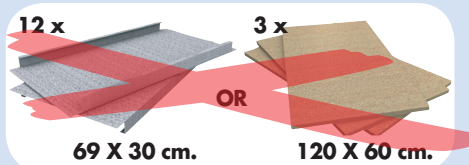

200 x 120 x 60 cm.

NOT INCLUDED:

9 min.

4 x 200 cm.

6 x 120 cm.

6 x 60 cm.

EPOXI POLIESTER
AZUL/NARANJA

On-line instructions: www.simonrack.com/instructions LOGIN: 196004