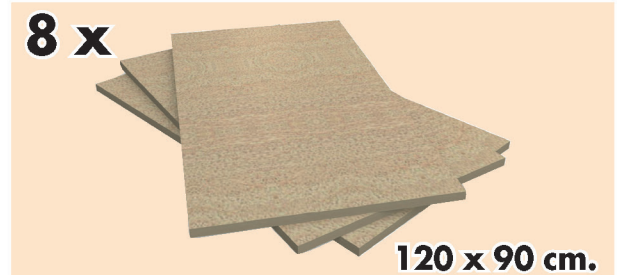

SIMONFORTE ST 2409-4

Plywood

200 x 240 x 90 cm.

**PACK
1/2**

MADE IN EUROPE

www.simonrack.com