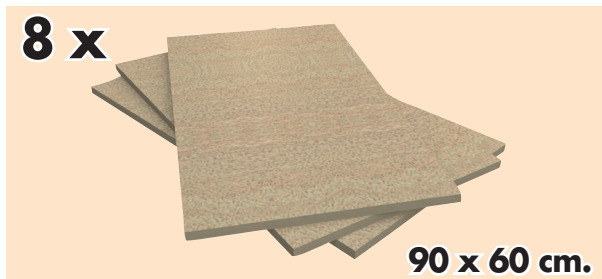

# SIMONFORTE ST 1806-4

*Plywood*

**200 x 180 x 60 cm.**

**PACK  
1/2**

**9 min.**

MADE IN EUROPE

[www.simonrack.com](http://www.simonrack.com)