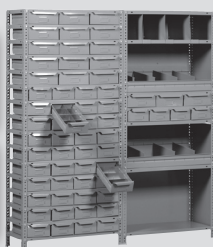

www.simonrack.com

INSTRUCTIONS

On-line instructions: www.simonrack.com/instructions LOGIN: 196004

www.simonrack.com • www.simonrack.com • www.simonrack.com • www.simonrack.com

SIMONCLASSIC

Up to: **150 Kg.**
Kg./Shelf
Uniformly Distributed Load

SIMONCLICK

Up to: **275 Kg.**
Kg./Shelf
Uniformly Distributed Load

OFFIClick

Up to: **275 Kg.**
Kg./Shelf
Uniformly Distributed Load

SIMONFORTE

Up to: **700 Kg.**
Kg./Shelf
Uniformly Distributed Load

Up to: **600 Kg.**
Kg./Shelf
Uniformly Distributed Load

SIMONCROMO

Up to: **65 Kg.**
Kg./Shelf
Uniformly Distributed Load

SIMONINOX

Up to: **65 Kg.**
Kg./Shelf
Uniformly Distributed Load

SIMONTITÁN

Up to: **1200 Kg.**
Kg./Shelf
Uniformly Distributed Load

SIMONPALET