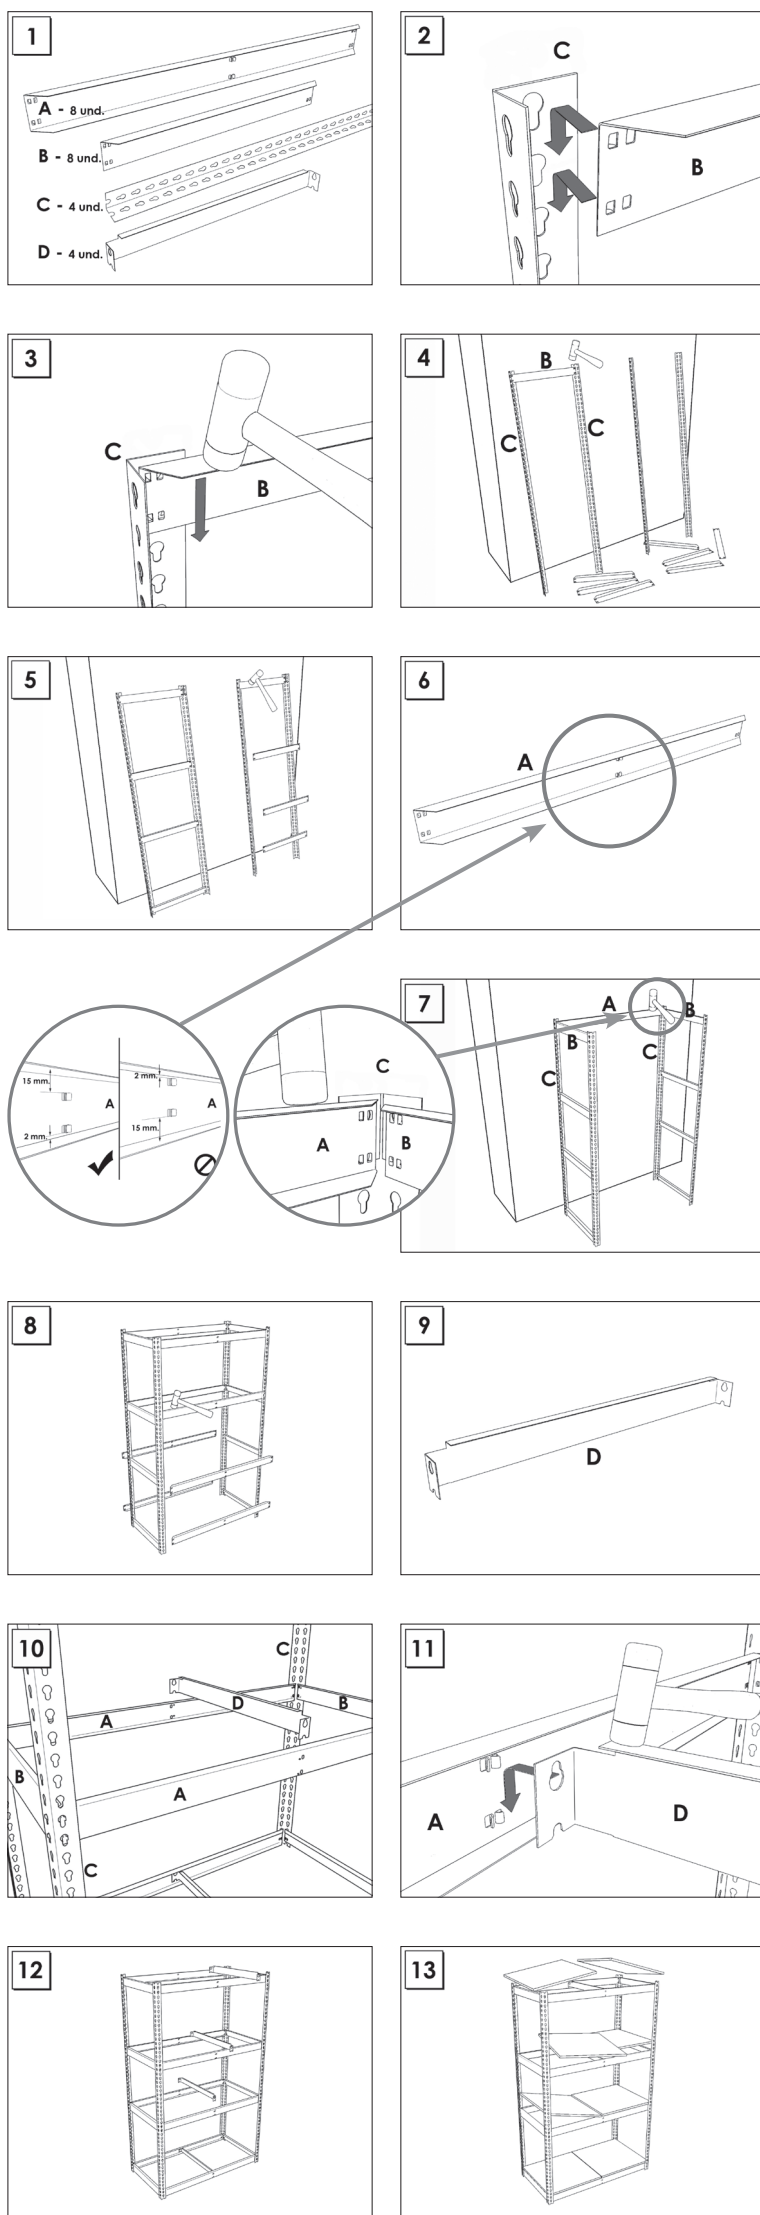

SIMONFORTE ST 1804-4

Plywood

200 x 180 x 45 cm.

**PACK
2/2**

EPOXY POLIESTER

9 min.

- 4 x  200 cm.
- 4 x  45 cm.
- 8 x  180 cm.
- 8 x  45 cm.

MADE IN EUROPE

www.simonrack.com

INSTRUCTIONS

On-line instructions: www.simonrack.com/instructions LOGIN: 196004

www.simonrack.com • www.simonrack.com • www.simonrack.com • www.simonrack.com

SIMONCLASSIC

Up to: **150 Kg.**
Kg./Shelf
Uniformly Distributed Load