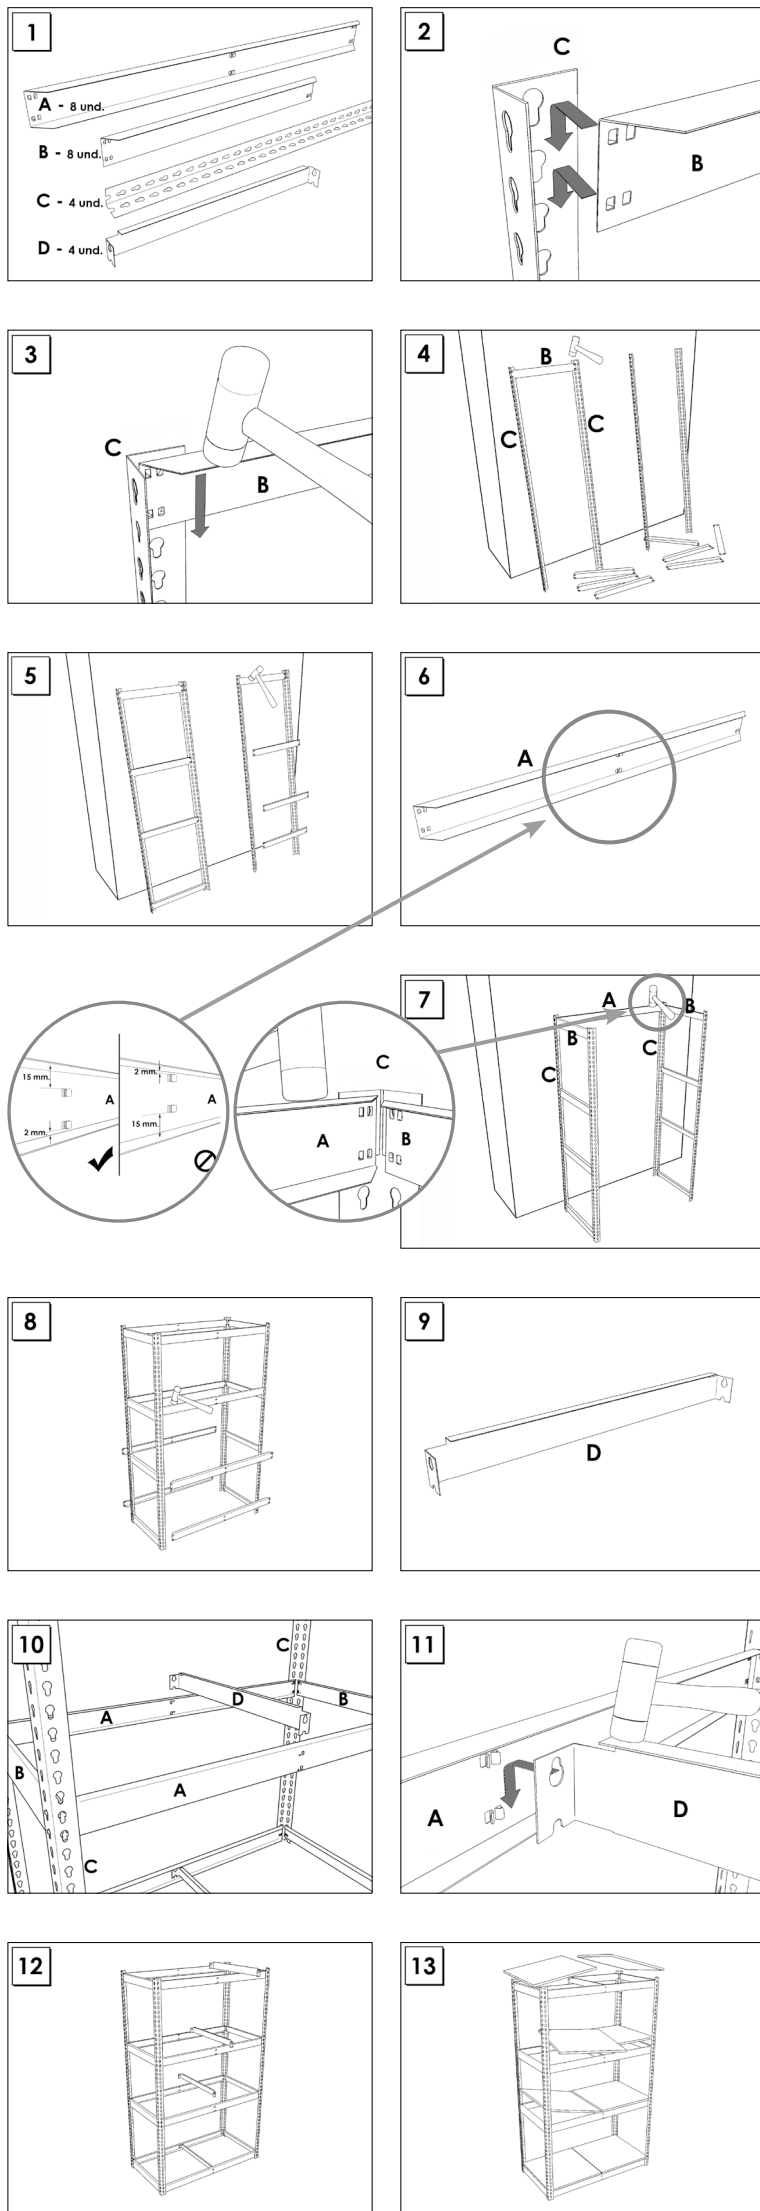

On-line instructions: www.simonrack.com/instructions LOGIN: 196004

www.simonrack.com • www.simonrack.com • www.simonrack.com • www.simonrack.com