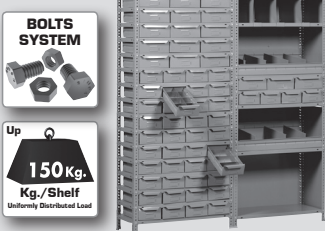

240 x 90 cm.

9 min.

www.simonrack.com • www.simonrack.com • www.simonrack.com • www.simonrack.com

SIMONCLASSIC

SIMONCLICK

OFFCLICK

SIMONFORTE

SIMONCROMO