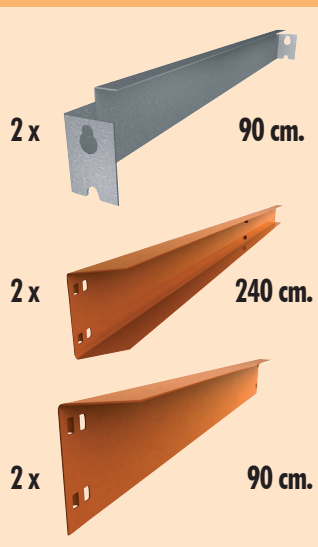

240 x 90 cm.

9 min.

www.simonrack.com • www.simonrack.com • www.simonrack.com • www.simonrack.com

SIMONCLASSIC

SIMONCLICK

OFFCLICK

SIMONFORTE

SIMONCROMO