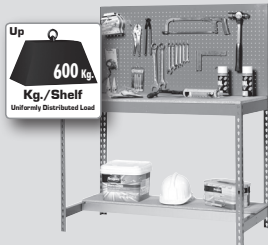

240 x 90 cm.

9 min.

www.simonrack.com • www.simonrack.com • www.simonrack.com • www.simonrack.com

SIMONCLASSIC

SIMONCLICK

OFFCLICK

SIMONFORTE

SIMONCROMO