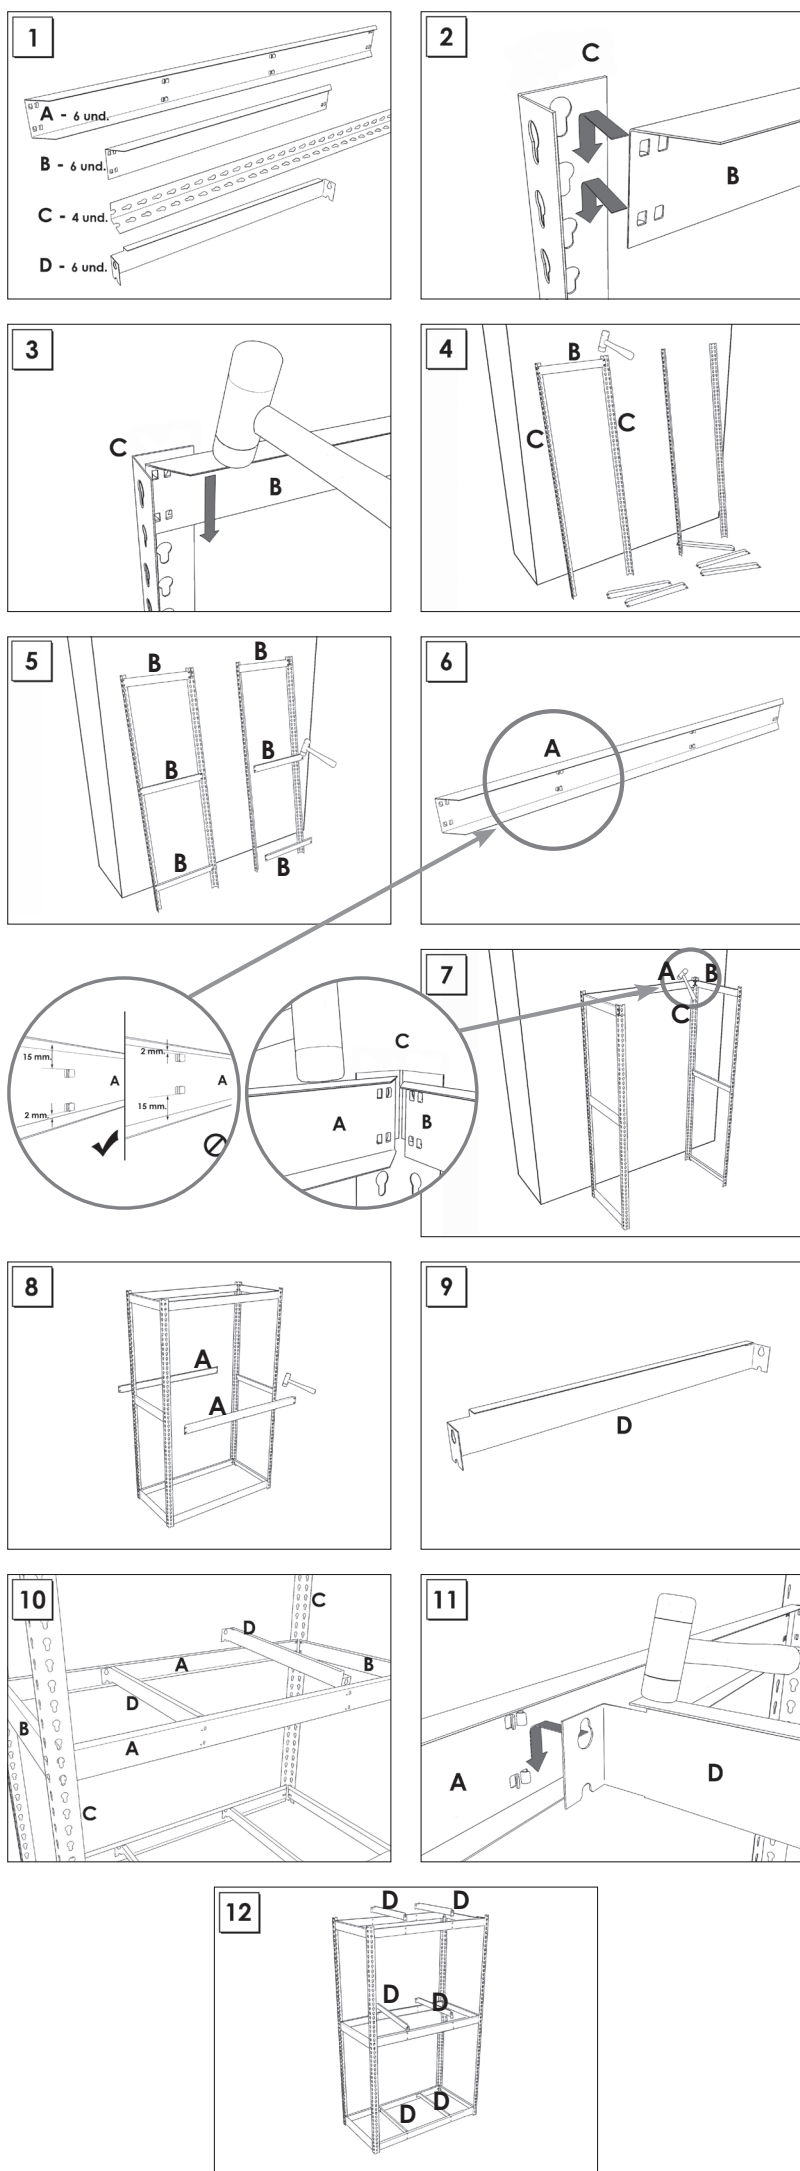

On-line instructions: www.simonrack.com/instructions LOGIN: 196003

www.simonrack.com • www.simonrack.com • www.simonrack.com • www.simonrack.com