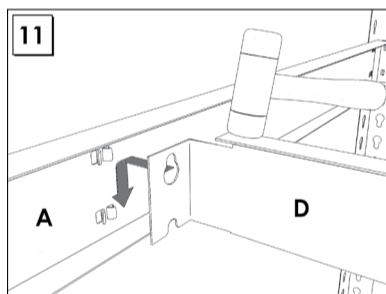

**200 x 240 x 45 cm.**

**NOT INCLUDED:**

**9 min.**

On-line instructions: [www.simonrack.com/instructions](http://www.simonrack.com/instructions) LOGIN: 196003

[www.simonrack.com](http://www.simonrack.com) • [www.simonrack.com](http://www.simonrack.com) • [www.simonrack.com](http://www.simonrack.com) • [www.simonrack.com](http://www.simonrack.com)

**SIMONCLASSIC**

**BOLTS SYSTEM**

Up to: **150 Kg./Shelf**  
Uniformly Distributed Load

**SIMONCLICK**

**NO BOLTS SYSTEM**

Up to: **275 Kg./Shelf**  
Uniformly Distributed Load

**OFFCLICK**

**NO BOLTS SYSTEM**