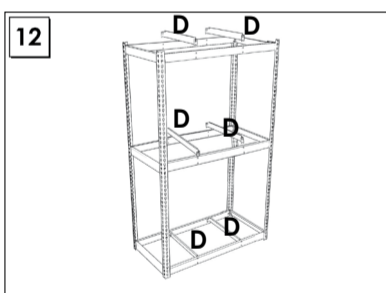

**200 x 240 x 45 cm.**

**NOT INCLUDED:**

**9 min.**

On-line instructions: [www.simonrack.com/instructions](http://www.simonrack.com/instructions) LOGIN: 196003

[www.simonrack.com](http://www.simonrack.com) • [www.simonrack.com](http://www.simonrack.com) • [www.simonrack.com](http://www.simonrack.com) • [www.simonrack.com](http://www.simonrack.com)

**SIMONCLASSIC**

**BOLTS SYSTEM**

Up to: **150 Kg./Shelf**  
Uniformly Distributed Load

**SIMONCLICK**

**NO BOLTS SYSTEM**

Up to: **275 Kg./Shelf**  
Uniformly Distributed Load

**OFFCLICK**

**NO BOLTS SYSTEM**