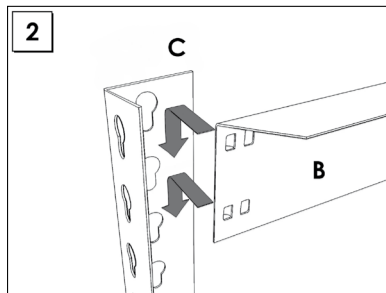

**200 x 240 x 45 cm.**

**NOT INCLUDED:**

**9 min.**

On-line instructions: [www.simonrack.com/instructions](http://www.simonrack.com/instructions) LOGIN: 196003

[www.simonrack.com](http://www.simonrack.com) • [www.simonrack.com](http://www.simonrack.com) • [www.simonrack.com](http://www.simonrack.com) • [www.simonrack.com](http://www.simonrack.com)

**SIMONCLASSIC**

**BOLTS SYSTEM**

Up to: **150 Kg./Shelf**  
Uniformly Distributed Load

**SIMONCLICK**

**NO BOLTS SYSTEM**

Up to: **275 Kg./Shelf**  
Uniformly Distributed Load

**OFFCLICK**

**NO BOLTS SYSTEM**