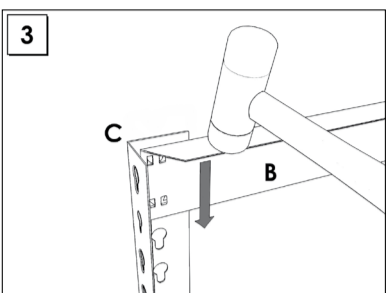

**200 x 240 x 45 cm.**

**NOT INCLUDED:**

**9 min.**

On-line instructions: [www.simonrack.com/instructions](http://www.simonrack.com/instructions) LOGIN: 196003

[www.simonrack.com](http://www.simonrack.com) • [www.simonrack.com](http://www.simonrack.com) • [www.simonrack.com](http://www.simonrack.com) • [www.simonrack.com](http://www.simonrack.com)

**SIMONCLASSIC**

**BOLTS SYSTEM**

Up to: **150 Kg./Shelf**  
Uniformly Distributed Load

**SIMONCLICK**

**NO BOLTS SYSTEM**

Up to: **275 Kg./Shelf**  
Uniformly Distributed Load

**OFFCLICK**

**NO BOLTS SYSTEM**