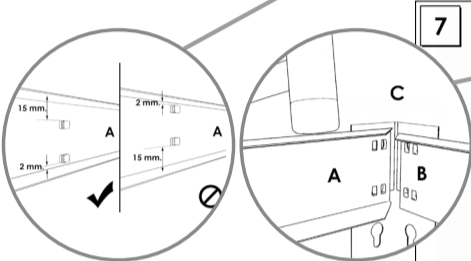

**200 x 240 x 45 cm.**

**NOT INCLUDED:**

**9 min.**

On-line instructions: [www.simonrack.com/instructions](http://www.simonrack.com/instructions) LOGIN: 196003

[www.simonrack.com](http://www.simonrack.com) • [www.simonrack.com](http://www.simonrack.com) • [www.simonrack.com](http://www.simonrack.com) • [www.simonrack.com](http://www.simonrack.com)

**SIMONCLASSIC**

**BOLTS SYSTEM**

Up to: **150 Kg./Shelf**  
Uniformly Distributed Load

**SIMONCLICK**

**NO BOLTS SYSTEM**

Up to: **275 Kg./Shelf**  
Uniformly Distributed Load

**OFFCLICK**

**NO BOLTS SYSTEM**