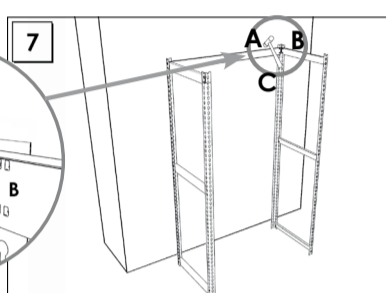

**200 x 240 x 45 cm.**

**NOT INCLUDED:**

**9 min.**

On-line instructions: [www.simonrack.com/instructions](http://www.simonrack.com/instructions) LOGIN: 196003

[www.simonrack.com](http://www.simonrack.com) • [www.simonrack.com](http://www.simonrack.com) • [www.simonrack.com](http://www.simonrack.com) • [www.simonrack.com](http://www.simonrack.com)

**SIMONCLASSIC**

**BOLTS SYSTEM**

Up to: **150 Kg./Shelf**  
Uniformly Distributed Load

**SIMONCLICK**

**NO BOLTS SYSTEM**

Up to: **275 Kg./Shelf**  
Uniformly Distributed Load

**OFFCLICK**

**NO BOLTS SYSTEM**