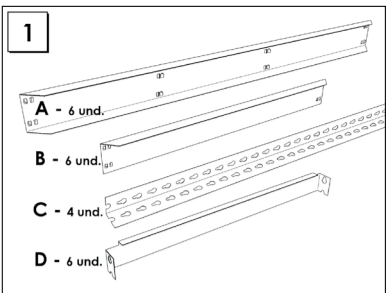

**200 x 240 x 45 cm.**

**NOT INCLUDED:**

**9 min.**

On-line instructions: [www.simonrack.com/instructions](http://www.simonrack.com/instructions) LOGIN: 196003

[www.simonrack.com](http://www.simonrack.com) • [www.simonrack.com](http://www.simonrack.com) • [www.simonrack.com](http://www.simonrack.com) • [www.simonrack.com](http://www.simonrack.com)

**SIMONCLASSIC**

**BOLTS SYSTEM**

Up to: **150 Kg./Shelf**  
Uniformly Distributed Load

**SIMONCLICK**

**NO BOLTS SYSTEM**

Up to: **275 Kg./Shelf**  
Uniformly Distributed Load

**OFFCLICK**

**NO BOLTS SYSTEM**