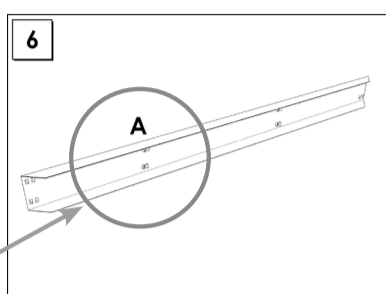

**200 x 240 x 45 cm.**

**NOT INCLUDED:**

**9 min.**

On-line instructions: [www.simonrack.com/instructions](http://www.simonrack.com/instructions) LOGIN: 196003

[www.simonrack.com](http://www.simonrack.com) • [www.simonrack.com](http://www.simonrack.com) • [www.simonrack.com](http://www.simonrack.com) • [www.simonrack.com](http://www.simonrack.com)