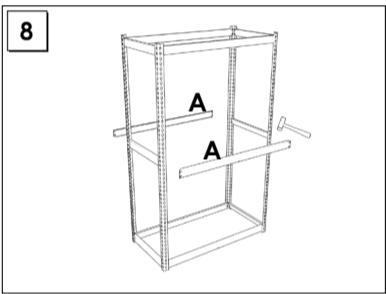

**200 x 240 x 45 cm.**

**NOT INCLUDED:**

**9 min.**

On-line instructions: [www.simonrack.com/instructions](http://www.simonrack.com/instructions) LOGIN: 196003

[www.simonrack.com](http://www.simonrack.com) • [www.simonrack.com](http://www.simonrack.com) • [www.simonrack.com](http://www.simonrack.com) • [www.simonrack.com](http://www.simonrack.com)

**SIMONCLASSIC**

**BOLTS SYSTEM**

Up to: **150 Kg./Shelf**  
Uniformly Distributed Load

**SIMONCLICK**

**NO BOLTS SYSTEM**

Up to: **275 Kg./Shelf**  
Uniformly Distributed Load

**OFFCLICK**

**NO BOLTS SYSTEM**