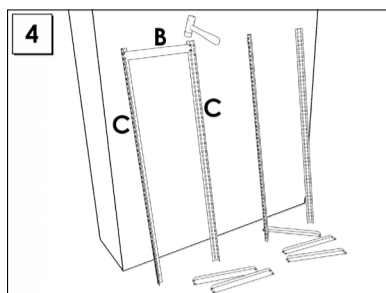

**200 x 240 x 45 cm.**

**NOT INCLUDED:**

**9 min.**

On-line instructions: [www.simonrack.com/instructions](http://www.simonrack.com/instructions) LOGIN: 196003

[www.simonrack.com](http://www.simonrack.com) • [www.simonrack.com](http://www.simonrack.com) • [www.simonrack.com](http://www.simonrack.com) • [www.simonrack.com](http://www.simonrack.com)

**SIMONCLASSIC**

**BOLTS SYSTEM**

Up to: **150 Kg./Shelf**  
Uniformly Distributed Load

**SIMONCLICK**

**NO BOLTS SYSTEM**

Up to: **275 Kg./Shelf**  
Uniformly Distributed Load

**OFFCLICK**

**NO BOLTS SYSTEM**

Up to: **275 Kg./Shelf**  
Uniformly Distributed Load

**SIMONFORTE**

**NO BOLTS SYSTEM**

Up to: **700 Kg./Shelf**  
Uniformly Distributed Load

Up to: **600 Kg./Shelf**  
Uniformly Distributed Load

**SIMONCROMO**