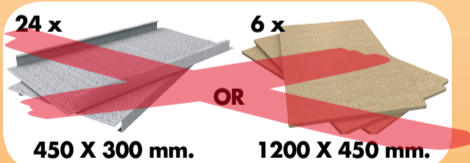

**200 x 240 x 45 cm.**

**NOT INCLUDED:**

**9 min.**

On-line instructions: [www.simonrack.com/instructions](http://www.simonrack.com/instructions) LOGIN: 196003

[www.simonrack.com](http://www.simonrack.com) • [www.simonrack.com](http://www.simonrack.com) • [www.simonrack.com](http://www.simonrack.com) • [www.simonrack.com](http://www.simonrack.com)

**SIMONCLASSIC**

**BOLTS SYSTEM**

Up to: **150 Kg./Shelf**  
Uniformly Distributed Load

**SIMONCLICK**

**NO BOLTS SYSTEM**

Up to: **275 Kg./Shelf**  
Uniformly Distributed Load

**OFFCLICK**

**NO BOLTS SYSTEM**