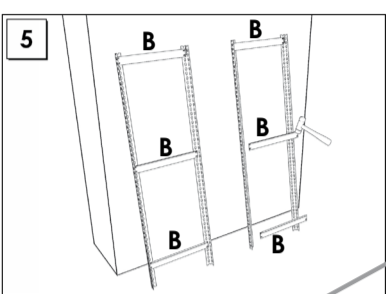

**200 x 240 x 45 cm.**

**NOT INCLUDED:**

**9 min.**

On-line instructions: [www.simonrack.com/instructions](http://www.simonrack.com/instructions) LOGIN: 196003

[www.simonrack.com](http://www.simonrack.com) • [www.simonrack.com](http://www.simonrack.com) • [www.simonrack.com](http://www.simonrack.com) • [www.simonrack.com](http://www.simonrack.com)

**SIMONCLASSIC**

**BOLTS SYSTEM**

Up to: **150 Kg./Shelf**  
Uniformly Distributed Load

**SIMONCLICK**

**NO BOLTS SYSTEM**

Up to: **275 Kg./Shelf**  
Uniformly Distributed Load

**OFFCLICK**

**NO BOLTS SYSTEM**