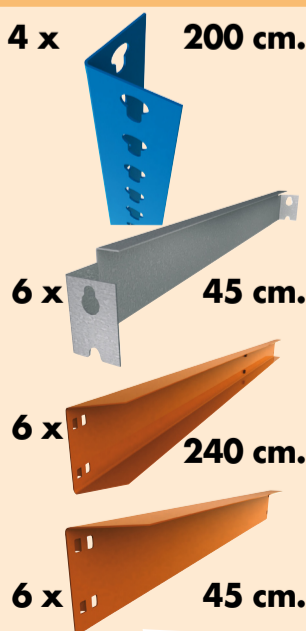

**200 x 240 x 45 cm.**

**NOT INCLUDED:**

**9 min.**

On-line instructions: [www.simonrack.com/instructions](http://www.simonrack.com/instructions) LOGIN: 196003

[www.simonrack.com](http://www.simonrack.com) • [www.simonrack.com](http://www.simonrack.com) • [www.simonrack.com](http://www.simonrack.com) • [www.simonrack.com](http://www.simonrack.com)

**SIMONCLASSIC**

**BOLTS SYSTEM**

Up to: **150 Kg./Shelf**  
Uniformly Distributed Load

**SIMONCLICK**

**NO BOLTS SYSTEM**

Up to: **275 Kg./Shelf**  
Uniformly Distributed Load

**OFFCLICK**

**NO BOLTS SYSTEM**