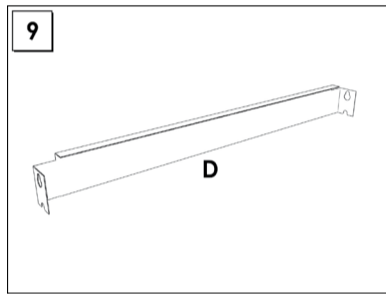

**200 x 240 x 45 cm.**

**NOT INCLUDED:**

**9 min.**

On-line instructions: [www.simonrack.com/instructions](http://www.simonrack.com/instructions) LOGIN: 196003

[www.simonrack.com](http://www.simonrack.com) • [www.simonrack.com](http://www.simonrack.com) • [www.simonrack.com](http://www.simonrack.com) • [www.simonrack.com](http://www.simonrack.com)

**SIMONCLASSIC**

**BOLTS SYSTEM**

Up to: **150 Kg./Shelf**  
Uniformly Distributed Load

**SIMONCLICK**

**NO BOLTS SYSTEM**

Up to: **275 Kg./Shelf**  
Uniformly Distributed Load

**OFFCLICK**

**NO BOLTS SYSTEM**