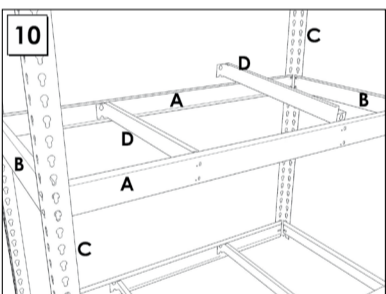

**200 x 240 x 45 cm.**

**NOT INCLUDED:**

**9 min.**

On-line instructions: [www.simonrack.com/instructions](http://www.simonrack.com/instructions) LOGIN: 196003

[www.simonrack.com](http://www.simonrack.com) • [www.simonrack.com](http://www.simonrack.com) • [www.simonrack.com](http://www.simonrack.com) • [www.simonrack.com](http://www.simonrack.com)

**SIMONCLASSIC**

**BOLTS SYSTEM**

Up to: **150 Kg./Shelf**  
Uniformly Distributed Load

**SIMONCLICK**

**NO BOLTS SYSTEM**

Up to: **275 Kg./Shelf**  
Uniformly Distributed Load

**OFFCLICK**

**NO BOLTS SYSTEM**