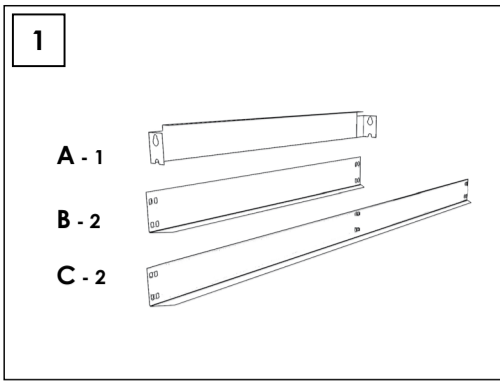

Additional Shelf

180 x 90 cm.

www.simonrack.com

VIDEO INSTRUCTIONS

9 min.

www.simonrack.com • www.simonrack.com • www.simonrack.com • www.simonrack.com

SIMONCLASSIC

SIMONCLICK