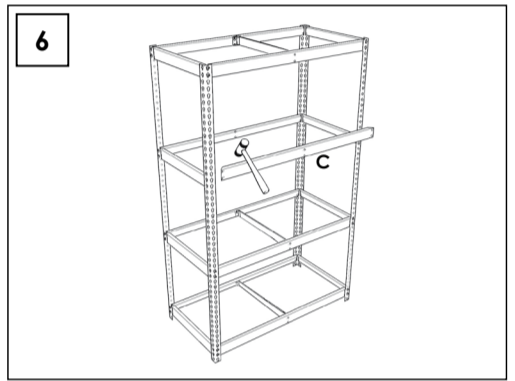

Additional Shelf

180 x 90 cm.

www.simonrack.com

VIDEO INSTRUCTIONS

9 min.

www.simonrack.com • www.simonrack.com • www.simonrack.com • www.simonrack.com

SIMONCLASSIC

SIMONCLICK