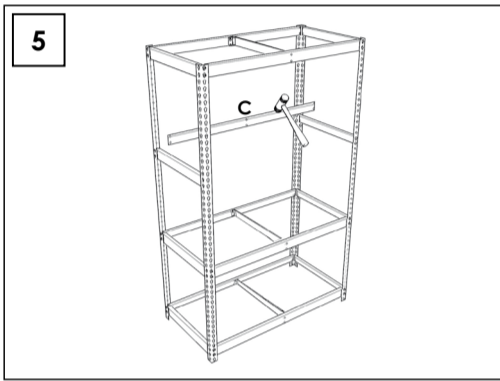

Additional Shelf

180 x 90 cm.

www.simonrack.com

VIDEO INSTRUCTIONS

9 min.

www.simonrack.com • www.simonrack.com • www.simonrack.com • www.simonrack.com

SIMONCLASSIC

SIMONCLICK