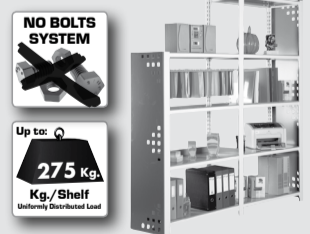

www.simonrack.com • www.simonrack.com • www.simonrack.com • www.simonrack.com

SIMONCLASSIC

SIMONCLICK

OFFCLICK

SIMONFORTE

SIMONCROMO

SIMONINOX

SIMONTITÁN

SIMONPALET

SIMONLEVER