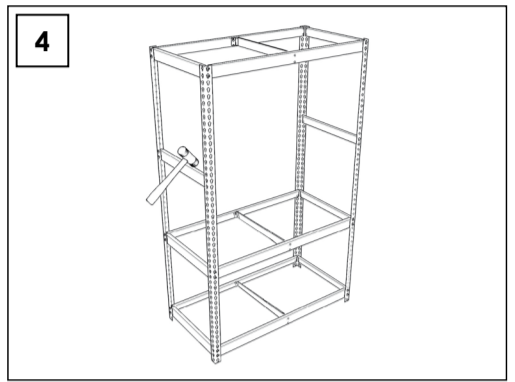

Additional Shelf

180 x 90 cm.

www.simonrack.com

VIDEO INSTRUCTIONS

9 min.

www.simonrack.com • www.simonrack.com • www.simonrack.com • www.simonrack.com

SIMONCLASSIC

SIMONCLICK