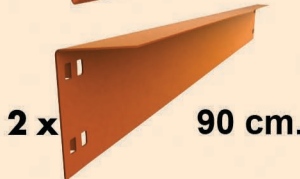

Additional Shelf

180 x 90 cm.

www.simonrack.com

VIDEO INSTRUCTIONS

9 min.

www.simonrack.com • www.simonrack.com • www.simonrack.com • www.simonrack.com

SIMONCLASSIC

SIMONCLICK