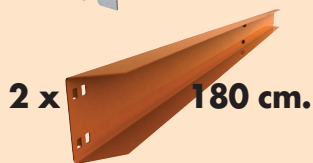

## Additional Shelf

**180 x 45 cm.**

9 min.

1 x 45 cm.

2 x 180 cm.

2 x 45 cm.

EPOXY POLIESTER  
NARANJA

MADE IN EUROPE