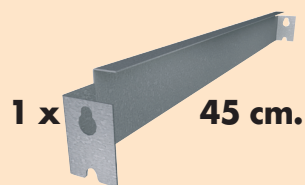

## Additional Shelf

**180 x 45 cm.**

9 min.

1 x 45 cm.

2 x 180 cm.

2 x 45 cm.

EPOXY POLIESTER  
NARANJA

MADE IN EUROPE