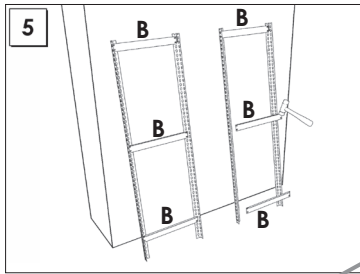

On-line instructions: www.simonrack.com/instructions

LOGIN: 196003

www.simonrack.com • www.simonrack.com • www.simonrack.com • www.simonrack.com

SIMONCLASSIC

SIMONCLICK

OFFIClick

SIMONFORTE

SIMONCROMO

SIMONINOX

SIMONTITÁN

SIMONPALET

SIMONLEVER