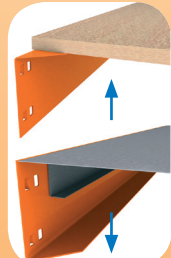

SIMONFORTE ST 1804-3

200 x 180 x 45 cm.

NOT INCLUDED:

- 4 x 200 cm. (Blue L-shaped brackets)
- 3 x 45 cm. (Grey vertical support beams)
- 6 x 180 cm. (Brown horizontal shelves)
- 6 x 45 cm. (Brown horizontal shelves)