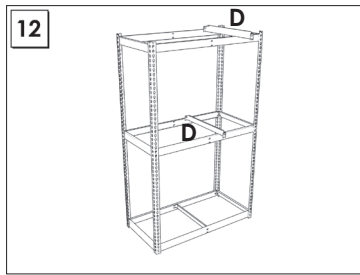

On-line instructions: www.simonrack.com/instructions

LOGIN: 196003

www.simonrack.com • www.simonrack.com • www.simonrack.com • www.simonrack.com

SIMONCLASSIC

SIMONCLICK

OFFIClick

SIMONFORTE

SIMONCROMO

SIMONINOX

SIMONTITÁN

SIMONPALET

SIMONLEVER