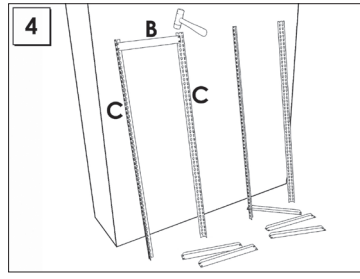

On-line instructions: www.simonrack.com/instructions

LOGIN: 196003

www.simonrack.com • www.simonrack.com • www.simonrack.com • www.simonrack.com

SIMONCLASSIC

SIMONCLICK

OFFIClick

SIMONFORTE

SIMONCROMO

SIMONINOX

SIMONTITÁN

SIMONPALET

SIMONLEVER