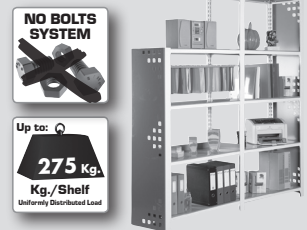

On-line instructions: www.simonrack.com/instructions

LOGIN: 196003

www.simonrack.com • www.simonrack.com • www.simonrack.com • www.simonrack.com

SIMONCLASSIC

SIMONCLICK

OFFIClick

SIMONFORTE

SIMONCROMO

SIMONINOX

SIMONTITÁN

SIMONPALET

SIMONLEVER