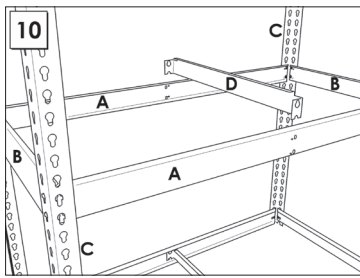

On-line instructions: www.simonrack.com/instructions

LOGIN: 196003

www.simonrack.com • www.simonrack.com • www.simonrack.com • www.simonrack.com

SIMONCLASSIC

SIMONCLICK

OFFIClick

SIMONFORTE

SIMONCROMO

SIMONINOX

SIMONTITÁN

SIMONPALET

SIMONLEVER