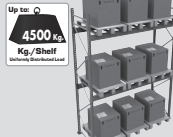

SIMONPALET