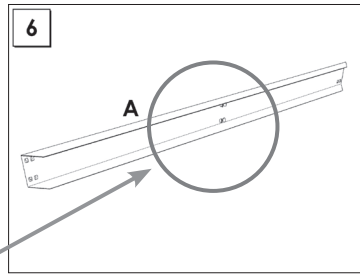

On-line instructions: www.simonrack.com/instructions

LOGIN: 196003

www.simonrack.com • www.simonrack.com • www.simonrack.com • www.simonrack.com

SIMONCLASSIC

SIMONCLICK

OFFIClick

SIMONFORTE

SIMONCROMO

SIMONINOX

SIMONTITÁN

SIMONPALET

SIMONLEVER