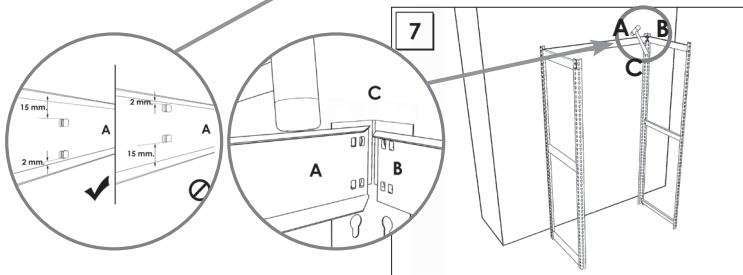

On-line instructions: www.simonrack.com/instructions

LOGIN: 196003

www.simonrack.com • www.simonrack.com • www.simonrack.com • www.simonrack.com