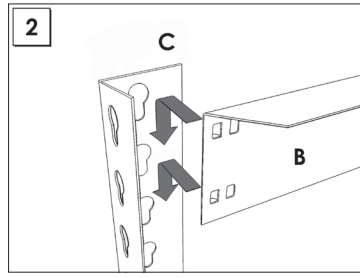

On-line instructions: www.simonrack.com/instructions

LOGIN: 196003

www.simonrack.com • www.simonrack.com • www.simonrack.com • www.simonrack.com

SIMONCLASSIC

SIMONCLICK

OFFIClick

SIMONFORTE

SIMONCROMO

SIMONINOX

SIMONTITÁN

SIMONPALET

SIMONLEVER