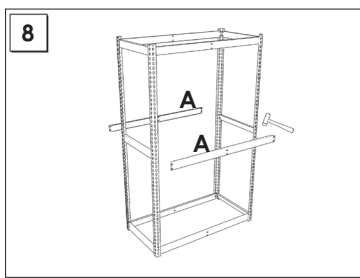

On-line instructions: www.simonrack.com/instructions

LOGIN: 196003

www.simonrack.com • www.simonrack.com • www.simonrack.com • www.simonrack.com

SIMONCLASSIC

SIMONCLICK

OFFIClick

SIMONFORTE

SIMONCROMO

SIMONINOX

SIMONTITÁN

SIMONPALET

SIMONLEVER