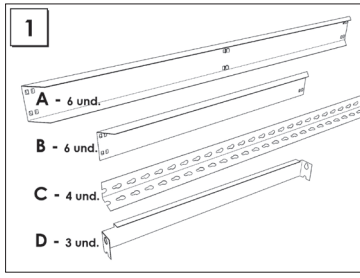

On-line instructions: www.simonrack.com/instructions

LOGIN: 196003

www.simonrack.com • www.simonrack.com • www.simonrack.com • www.simonrack.com

SIMONCLASSIC

SIMONCLICK

OFFIClick

SIMONFORTE

SIMONCROMO

SIMONINOX

SIMONTITÁN

SIMONPALET

SIMONLEVER