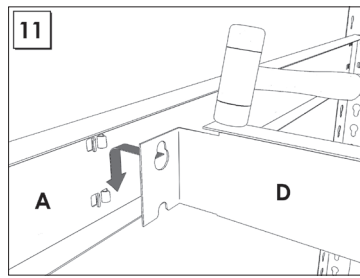

On-line instructions: www.simonrack.com/instructions

LOGIN: 196003

www.simonrack.com • www.simonrack.com • www.simonrack.com • www.simonrack.com

SIMONCLASSIC

SIMONCLICK

OFFIClick

SIMONFORTE

SIMONCROMO

SIMONINOX

SIMONTITÁN

SIMONPALET

SIMONLEVER