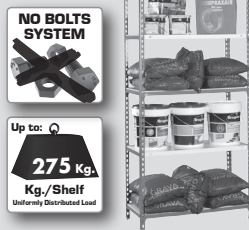

SIMONCLICK