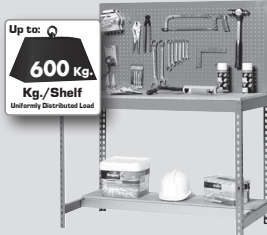

SIMONFORTE