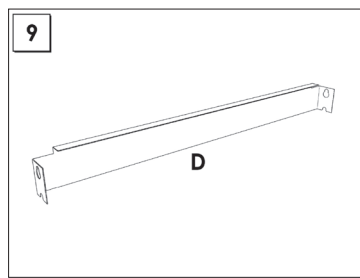

On-line instructions: www.simonrack.com/instructions

LOGIN: 196003

www.simonrack.com • www.simonrack.com • www.simonrack.com • www.simonrack.com

SIMONCLASSIC

SIMONCLICK

OFFIClick

SIMONFORTE

SIMONCROMO

SIMONINOX

SIMONTITÁN

SIMONPALET

SIMONLEVER