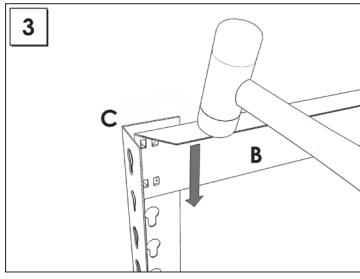

On-line instructions: www.simonrack.com/instructions

LOGIN: 196003

www.simonrack.com • www.simonrack.com • www.simonrack.com • www.simonrack.com

SIMONCLASSIC

SIMONCLICK

OFFIClick

SIMONFORTE

SIMONCROMO

SIMONINOX

SIMONTITÁN

SIMONPALET

SIMONLEVER