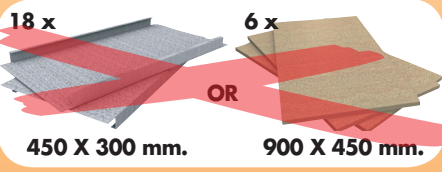

SIMONFORTE ST 1804-3

200 x 180 x 45 cm.

NOT INCLUDED:

- 4 x 200 cm. (Blue L-shaped brackets)
- 3 x 45 cm. (Grey vertical support beams)
- 6 x 180 cm. (Brown horizontal shelves)
- 6 x 45 cm. (Brown horizontal shelves)