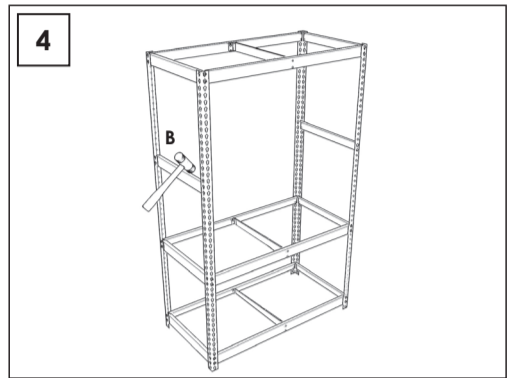

On-line instructions: www.instructionsrack.com/simontaller

www.simonrack.com • www.simonrack.com • www.simonrack.com • www.simonrack.com