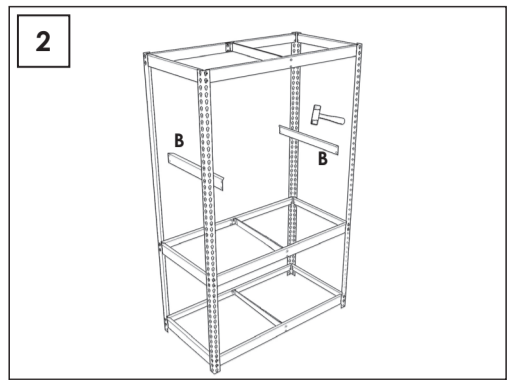

On-line instructions: www.instructionsrack.com/simontaller

www.simonrack.com • www.simonrack.com • www.simonrack.com • www.simonrack.com