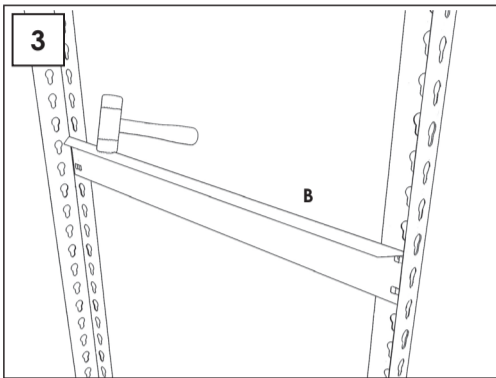

On-line instructions: www.instructionsrack.com/simontaller

www.simonrack.com • www.simonrack.com • www.simonrack.com • www.simonrack.com