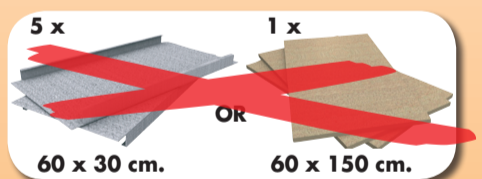

SIMONFORTE EA 1506

Additional Shelf

150 x 60 cm.

NOT INCLUDED:

5 min.

On-line instructions: www.instructionsrack.com/simontaller

MADE IN SPAIN

www.simonrack.com