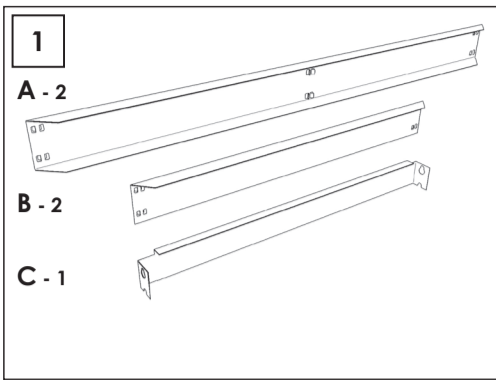

On-line instructions: www.instructionsrack.com/simontaller

www.simonrack.com • www.simonrack.com • www.simonrack.com • www.simonrack.com