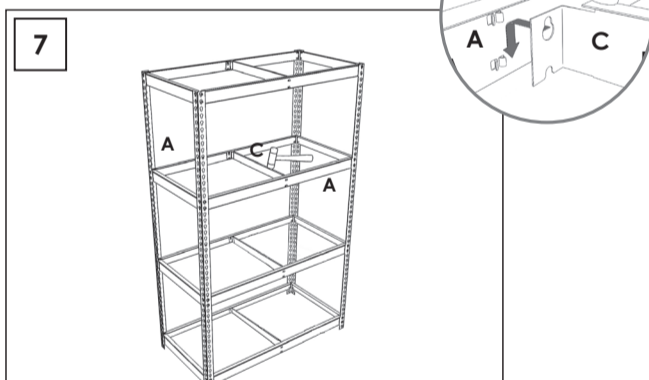

On-line instructions: www.instructionsrack.com/simontaller

www.simonrack.com • www.simonrack.com • www.simonrack.com • www.simonrack.com