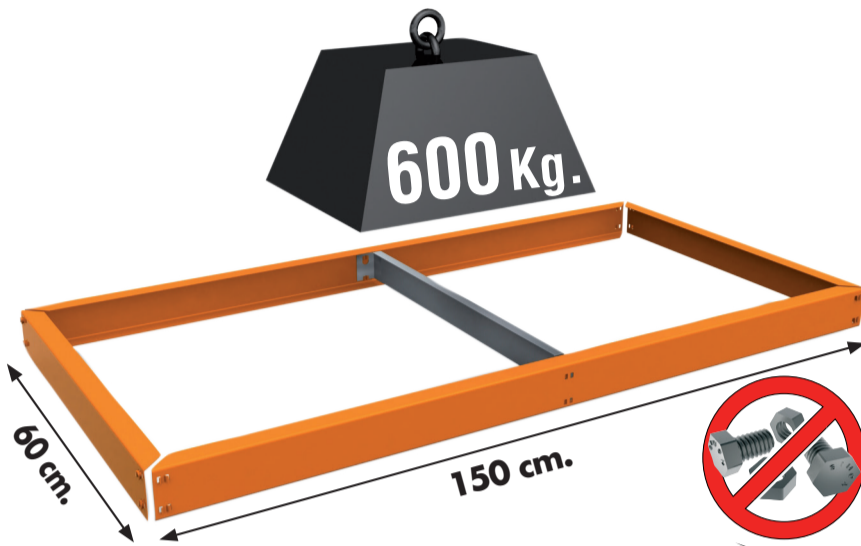

SIMONFORTE EA 1506

Additional Shelf

150 x 60 cm.

NOT INCLUDED:

5 min.

On-line instructions: www.instructionsrack.com/simontaller

MADE IN SPAIN

www.simonrack.com