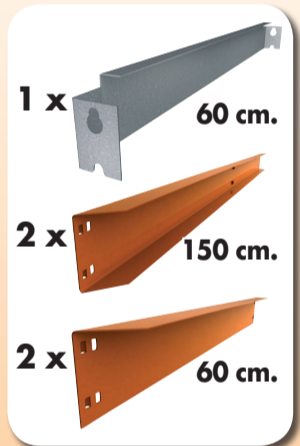

SIMONFORTE EA 1506

Additional Shelf

150 x 60 cm.

NOT INCLUDED:

5 min.

On-line instructions: www.instructionsrack.com/simontaller

MADE IN SPAIN

www.simonrack.com