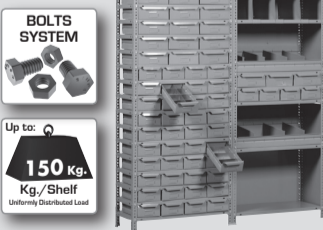

SIMONCLASSIC