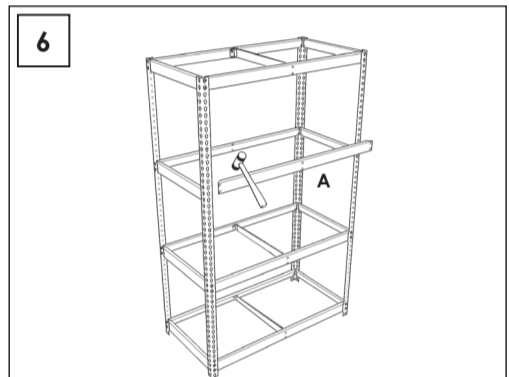

On-line instructions: www.instructionsrack.com/simontaller

www.simonrack.com • www.simonrack.com • www.simonrack.com • www.simonrack.com