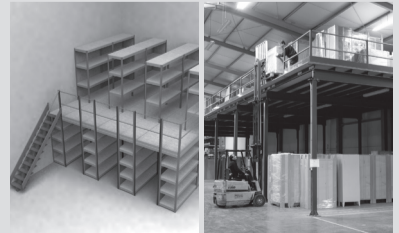

ALTILLOS Y PASILLOS ELEVADOS

SIMONHOME

TAQUILLAS

SIMONINOX

SIMONTITÁN

SIMONPALET

SIMONLEVER