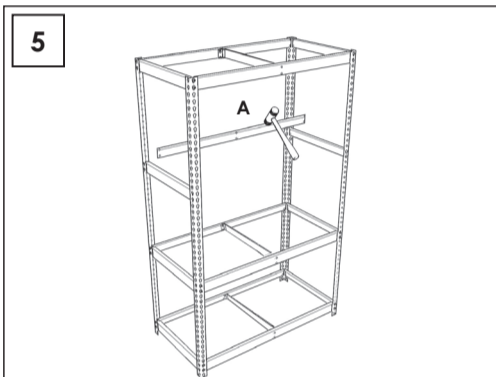

On-line instructions: www.instructionsrack.com/simontaller

www.simonrack.com • www.simonrack.com • www.simonrack.com • www.simonrack.com