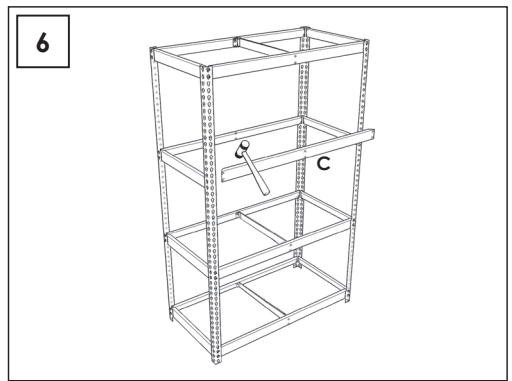

SIMONFORTE EA 1504

Additional Shelf

150 x 45 cm.

9 min.

www.simonrack.com

MADE IN EUROPE

INSTRUCTIONS

www.simonrack.com • www.simonrack.com • www.simonrack.com • www.simonrack.com