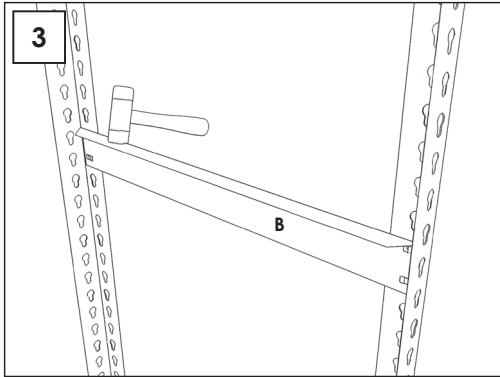

SIMONFORTE EA 1504

Additional Shelf

150 x 45 cm.

9 min.

www.simonrack.com

MADE IN EUROPE

INSTRUCTIONS

www.simonrack.com • www.simonrack.com • www.simonrack.com • www.simonrack.com