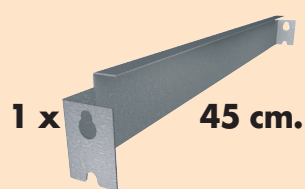

SIMONFORTE EA 1504

Additional Shelf

150 x 45 cm.

9 min.

www.simonrack.com

MADE IN EUROPE

INSTRUCTIONS

www.simonrack.com • www.simonrack.com • www.simonrack.com • www.simonrack.com