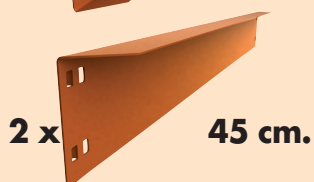

SIMONFORTE EA 1504

Additional Shelf

150 x 45 cm.

9 min.

www.simonrack.com

MADE IN EUROPE

INSTRUCTIONS

www.simonrack.com • www.simonrack.com • www.simonrack.com • www.simonrack.com