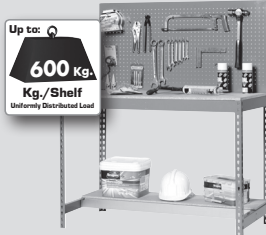

SIMONFORTE