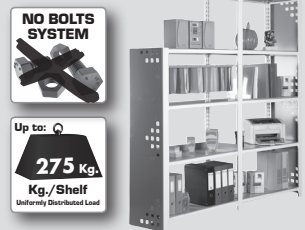

www.simonrack.com • www.simonrack.com • www.simonrack.com • www.simonrack.com

SIMONCLASSIC

SIMONCLICK

OFFIClick

SIMONFORTE

SIMONCROMO

SIMONINOX

SIMONTITÁN

SIMONPALET

SIMONLEVER