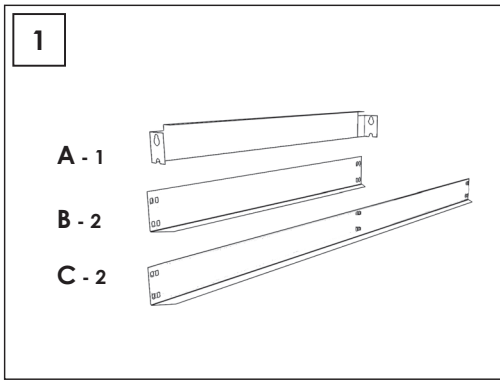

SIMONFORTE EA 1504

Additional Shelf

150 x 45 cm.

9 min.

www.simonrack.com

MADE IN EUROPE

INSTRUCTIONS

www.simonrack.com • www.simonrack.com • www.simonrack.com • www.simonrack.com