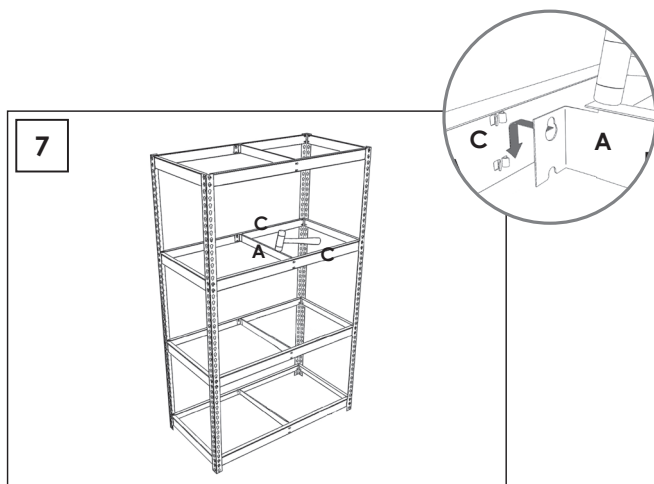

SIMONFORTE EA 1504

Additional Shelf

150 x 45 cm.

9 min.

www.simonrack.com

MADE IN EUROPE

INSTRUCTIONS

www.simonrack.com • www.simonrack.com • www.simonrack.com • www.simonrack.com