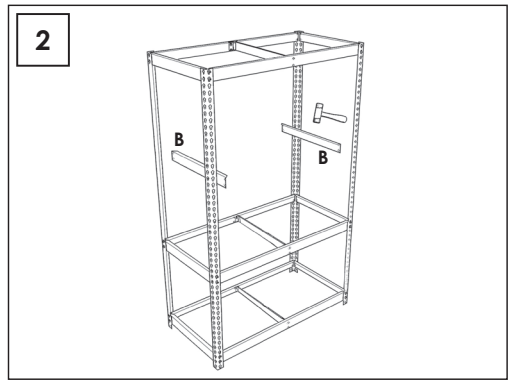

SIMONFORTE EA 1504

Additional Shelf

150 x 45 cm.

9 min.

www.simonrack.com

MADE IN EUROPE

INSTRUCTIONS

www.simonrack.com • www.simonrack.com • www.simonrack.com • www.simonrack.com