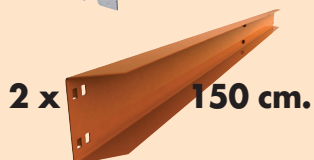

SIMONFORTE EA 1504

Additional Shelf

150 x 45 cm.

9 min.

www.simonrack.com

MADE IN EUROPE

INSTRUCTIONS

www.simonrack.com • www.simonrack.com • www.simonrack.com • www.simonrack.com