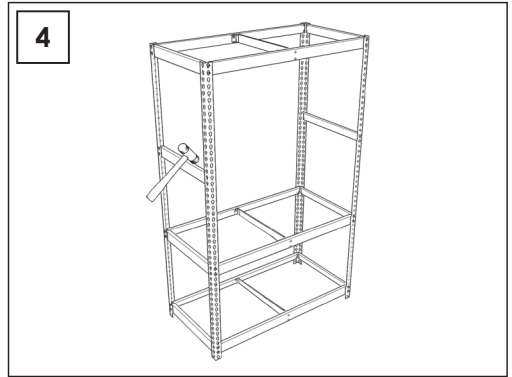

SIMONFORTE EA 1504

Additional Shelf

150 x 45 cm.

9 min.

www.simonrack.com

MADE IN EUROPE

INSTRUCTIONS

www.simonrack.com • www.simonrack.com • www.simonrack.com • www.simonrack.com