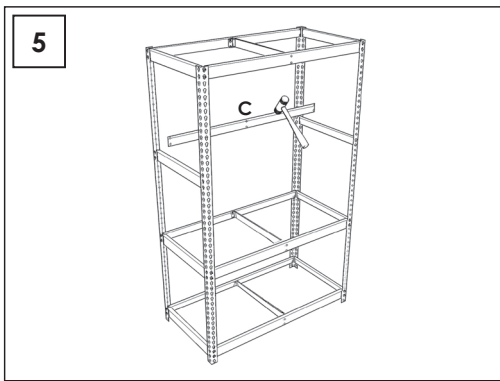

SIMONFORTE EA 1504

Additional Shelf

150 x 45 cm.

9 min.

www.simonrack.com

MADE IN EUROPE

INSTRUCTIONS

www.simonrack.com • www.simonrack.com • www.simonrack.com • www.simonrack.com