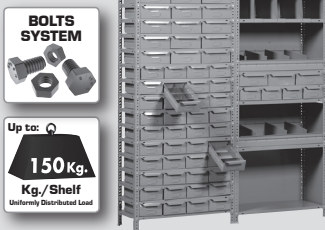

SIMONCLASSIC