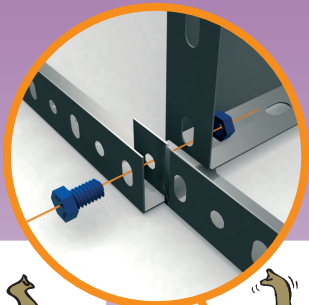

180 x 90 x 40 cm.

Advantage 6/400

On-line instructions: www.simonrack.com/instructions LOGIN: 120756

MADE IN EUROPE

www.simonrack.com

INSTRUCTIONS