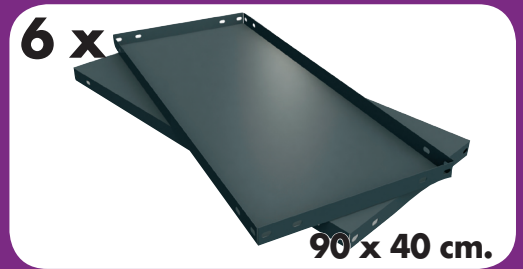

180 x 90 x 40 cm.

Advantage 6/400

On-line instructions: www.simonrack.com/instructions LOGIN: 120756

MADE IN EUROPE

www.simonrack.com

INSTRUCTIONS