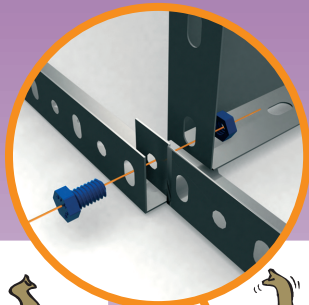

180 x 90 x 40 cm.

Advantage 6/400

On-line instructions: www.simonrack.com/instructions LOGIN: 120756

MADE IN EUROPE

www.simonrack.com

INSTRUCTIONS