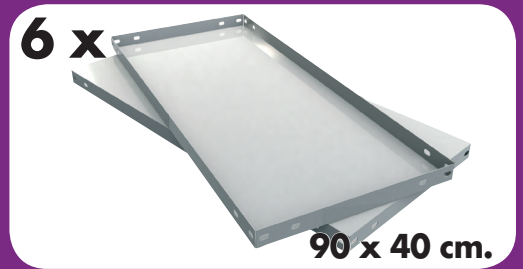

180 x 90 x 40 cm.

Advantage 6/400

On-line instructions: www.simonrack.com/instructions LOGIN: 120756

MADE IN EUROPE

www.simonrack.com

INSTRUCTIONS