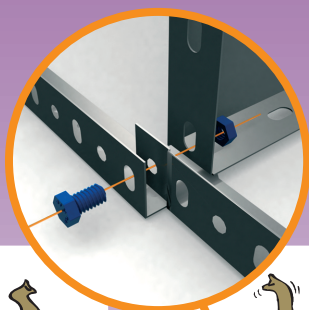

180 x 90 x 30 cm.

Advantage 6/300

On-line instructions: www.simonrack.com/instructions LOGIN: 120756

MADE IN EUROPE

www.simonrack.com

INSTRUCTIONS