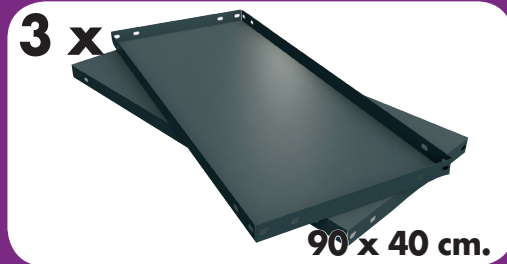

90 x 90 x 40 cm.

Advantage 3/400

On-line instructions: www.simonrack.com/instructions LOGIN: 120753

MADE IN EUROPE

www.simonrack.com

INSTRUCTIONS