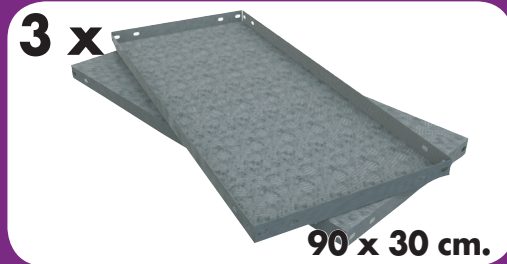

90 x 90 x 30 cm.

Advantage 3/300

On-line instructions: www.simonrack.com/instructions LOGIN: 120753

MADE IN EUROPE

www.simonrack.com

INSTRUCTIONS