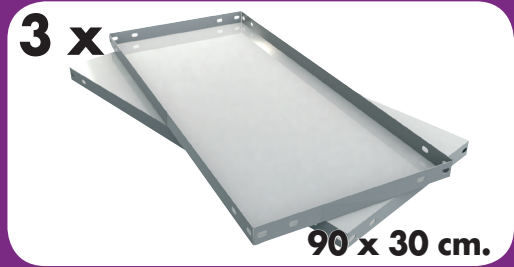

90 x 90 x 30 cm.

Advantage 3/300

On-line instructions: www.simonrack.com/instructions LOGIN: 120753

MADE IN EUROPE

www.simonrack.com

INSTRUCTIONS