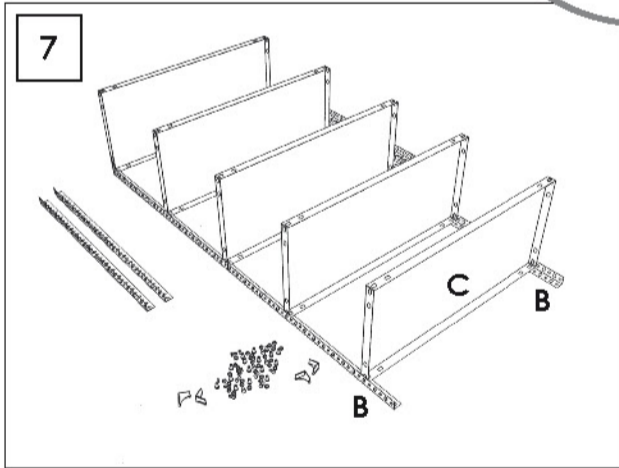

200 x 110 x 40 cm.

**Comfort 5/400
Superplus**

**Simon
Rack**

www.simonrack.com

MADE IN SPAIN

INSTRUCTIONS

SIMONCLASSIC

SIMONCLICK