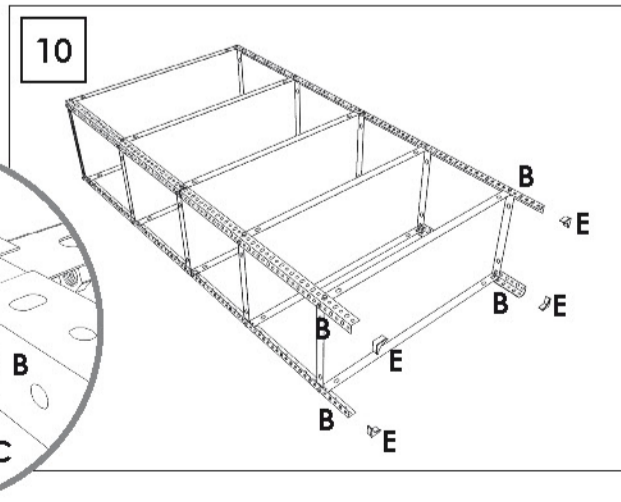

200 x 110 x 40 cm.

**Comfort 5/400
Superplus**

**Simon
Rack**

www.simonrack.com

MADE IN SPAIN

INSTRUCTIONS

SIMONCLASSIC

SIMONCLICK