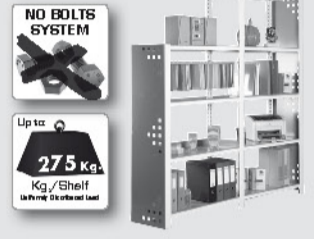

SIMONOFFICE