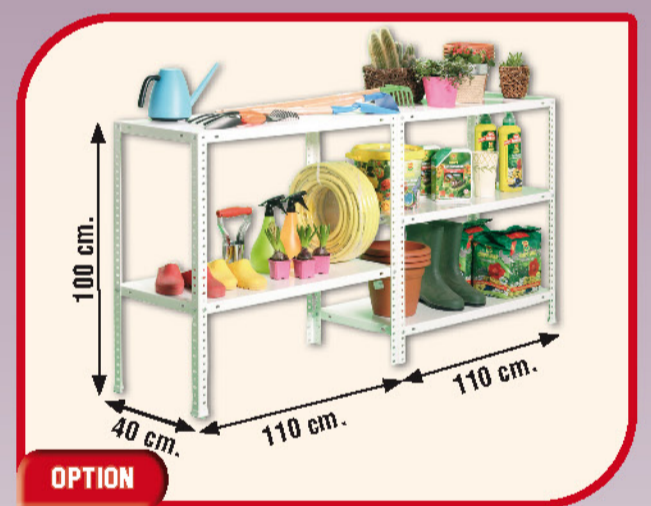

200 x 110 x 40 cm.

**Comfort 5/400
Superplus**

**Simon
Rack**

www.simonrack.com

MADE IN SPAIN

INSTRUCTIONS

SIMONCLASSIC

SIMONCLICK