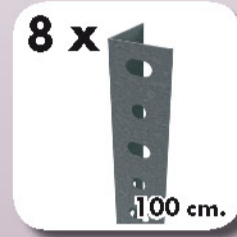

200 x 110 x 40 cm.

**Comfort 5/400
Superplus**

**Simon
Rack**

www.simonrack.com

MADE IN SPAIN

INSTRUCTIONS

SIMONCLASSIC

SIMONCLICK