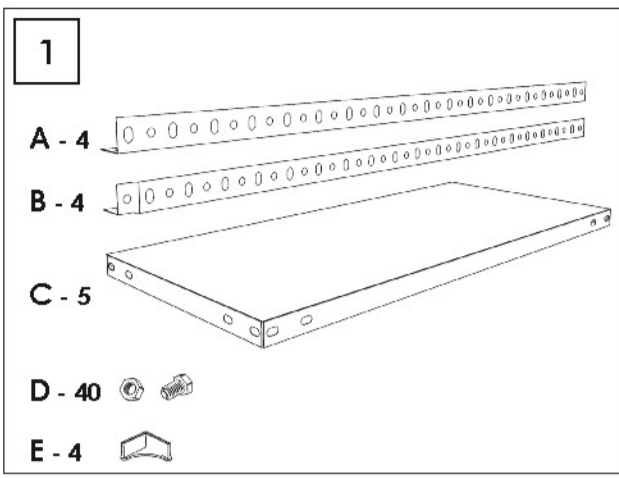

200 x 110 x 40 cm.

**Comfort 5/400
Superplus**

**Simon
Rack**

www.simonrack.com

MADE IN SPAIN

INSTRUCTIONS

SIMONCLASSIC

SIMONCLICK