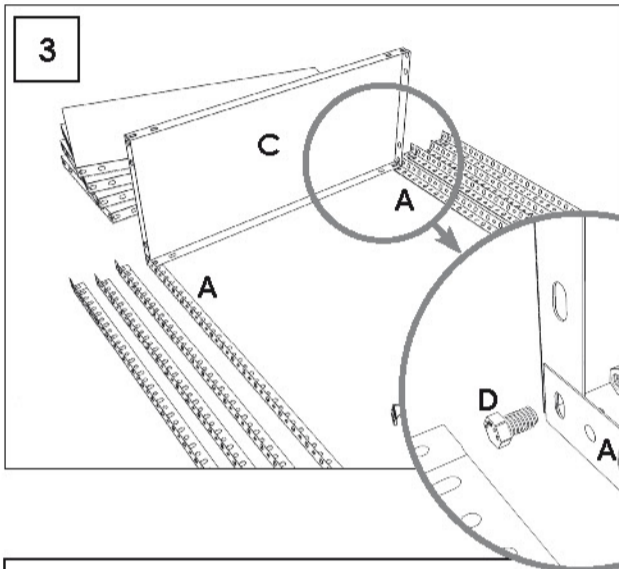

200 x 110 x 40 cm.

**Comfort 5/400
Superplus**

**Simon
Rack**

www.simonrack.com

MADE IN SPAIN

INSTRUCTIONS

SIMONCLASSIC

SIMONCLICK