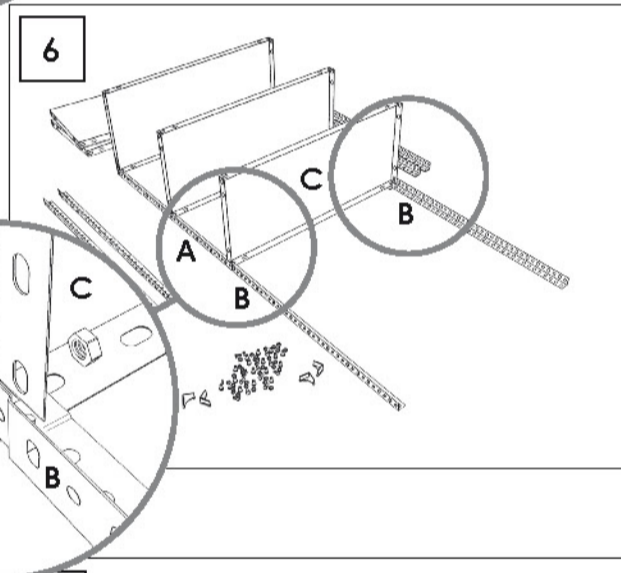

200 x 110 x 40 cm.

**Comfort 5/400
Superplus**

**Simon
Rack**

www.simonrack.com

MADE IN SPAIN

INSTRUCTIONS

SIMONCLASSIC

SIMONCLICK