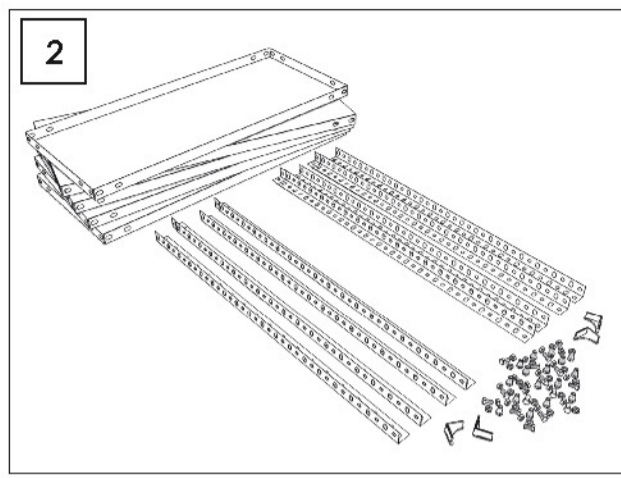

200 x 110 x 40 cm.

**Comfort 5/400
Superplus**

**Simon
Rack**

www.simonrack.com

MADE IN SPAIN

INSTRUCTIONS

SIMONCLASSIC

SIMONCLICK