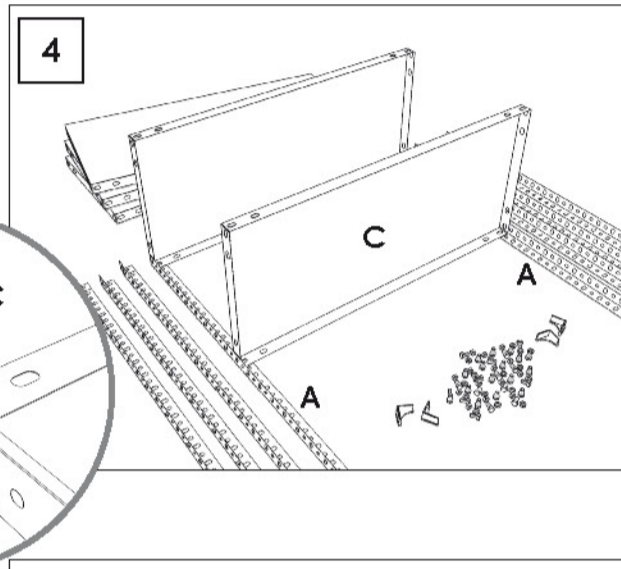

200 x 110 x 40 cm.

**Comfort 5/400
Superplus**

**Simon
Rack**

www.simonrack.com

MADE IN SPAIN

INSTRUCTIONS

SIMONCLASSIC

SIMONCLICK