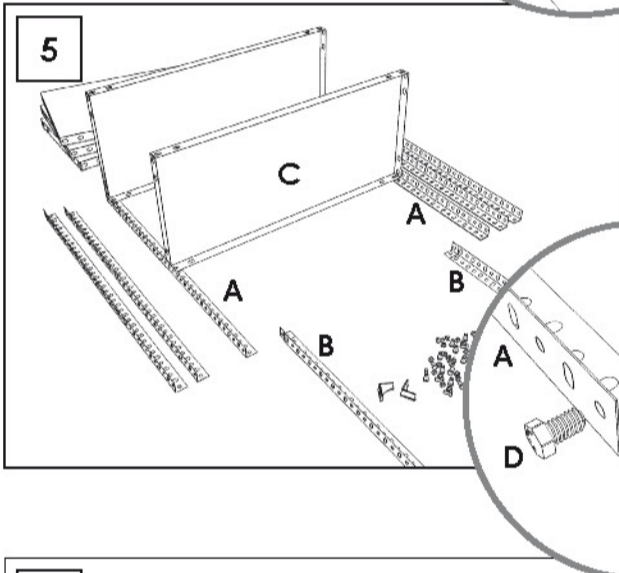

200 x 110 x 40 cm.

**Comfort 5/400
Superplus**

**Simon
Rack**

www.simonrack.com

MADE IN SPAIN

INSTRUCTIONS

SIMONCLASSIC

SIMONCLICK