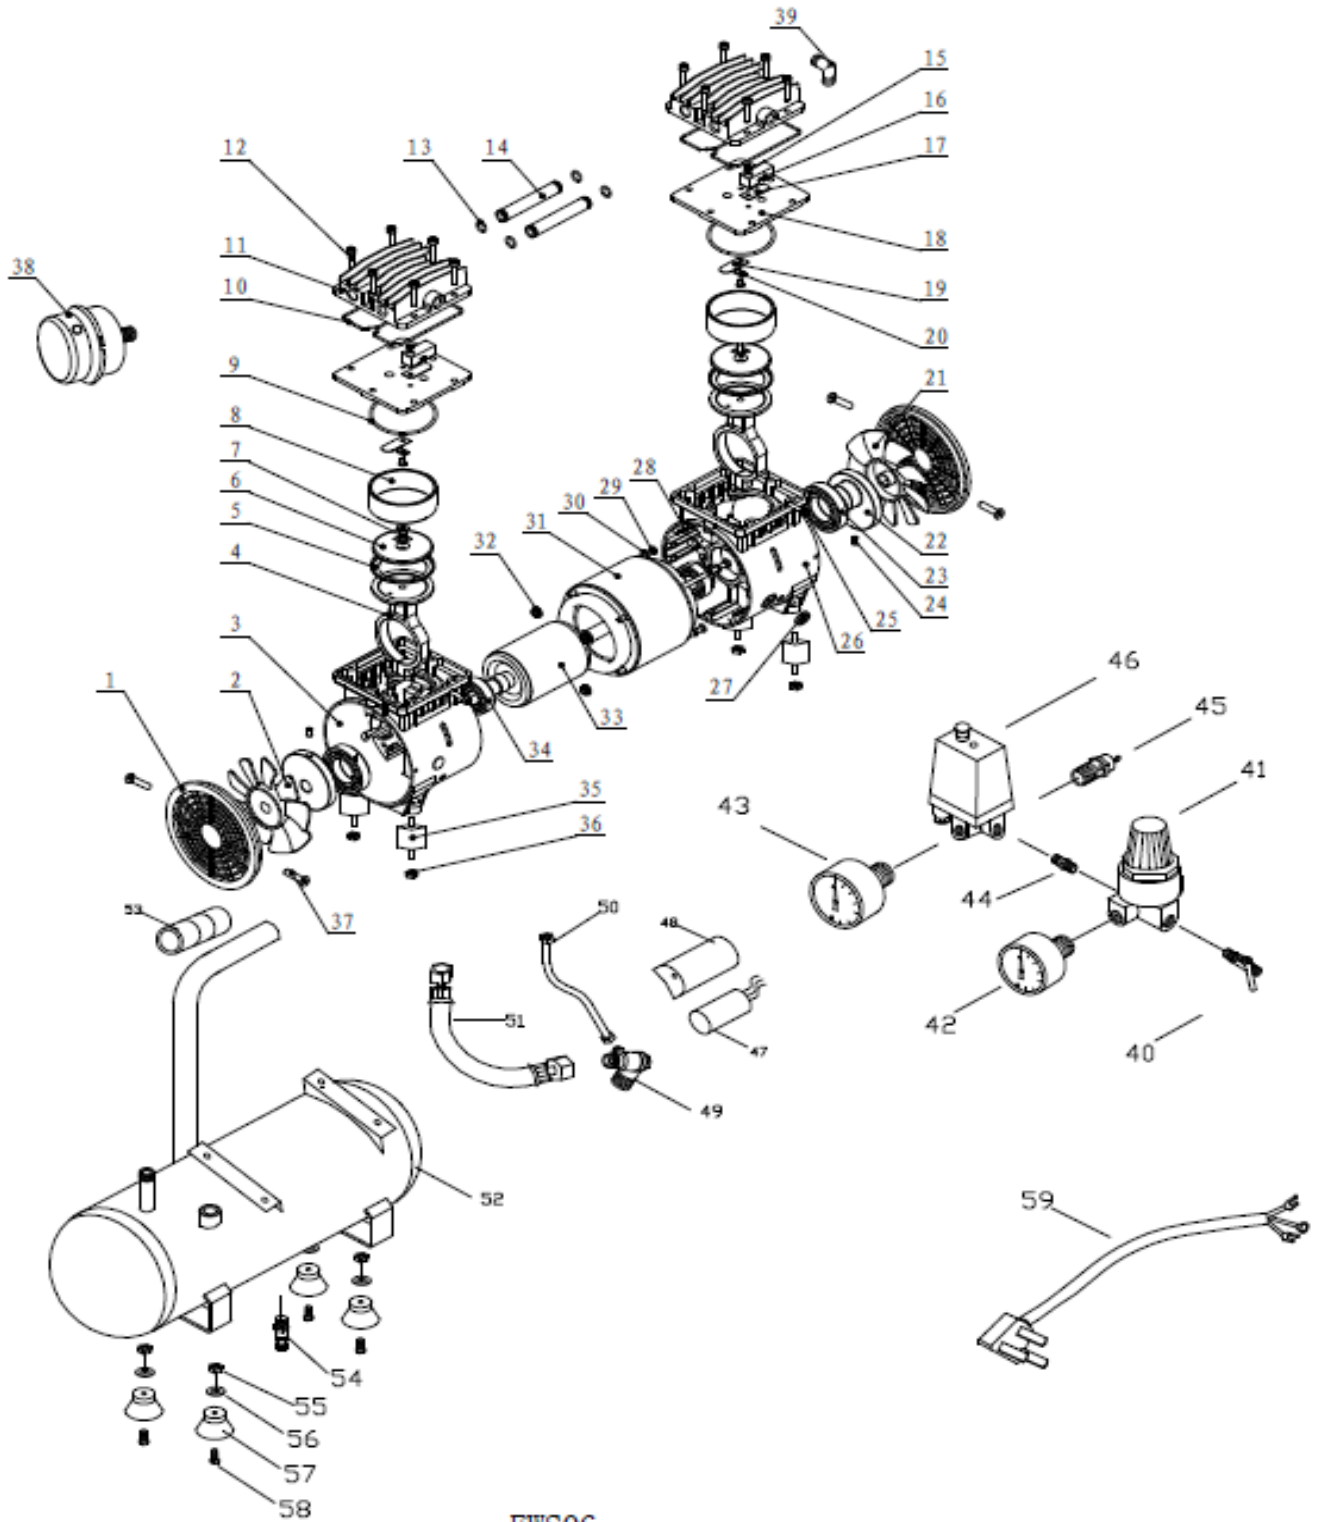

Referencia: **PRO 6 SILENT**

EWS06

Referencia: **PRO 6 SILENT**

01	covery	11	cylinder head	21	right fan
02	left fan	12	bolt	22	shaft seal
03	leftcrankcase	13	obturatingring	23	bearing6006-2Z
04	connectingrod	14	connectingpipe	24	bolt
05	piston cup	15	bolt	25	bolt
06	Binder plate	16	limitedblock	26	right cankcase
07	bolt	17	valve	27	protectionring
08	cylinder	18	valve	28	bolt
09	obturatingring	19	valve plate	29	bolt
10	obturatingring	20	washer	30	spring
31	rotator	41	regulator	51	pipe
32	nut	42	40gauge	52	tank
33	stator	43	50gauge	53	handle sleeve
34	bearing6203-2Z	44	connect	54	drain cock
35	vibrationcolnmn	45	safety valve	55	nut
36	spring	46	pressureswitch	56	washer
37	self tapping	47	capacitor	57	cushion foot
38	air filter	48	capacitor cover	58	bolt
39	elbow	49	checkvalve	59	plug
40	Deflationvalve	50	unloading tube		