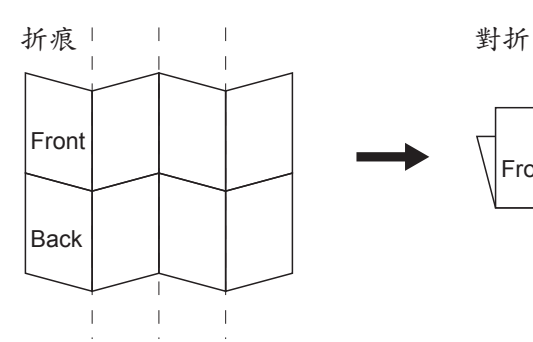

Our Model: 3623

Part Description: IB

Part Number:

Material: 80g Book Paper

Size:280x220mm

Color: White Background/Black Printing

Version	Amend Description	Date	producer
V2	Add "warranty and service center list"	2010/07/09	楊輝豔
V3	更新 Add "warranty and service center list"	2010/08/07	楊輝豔

折疊方法:如右圖

1:1

正面