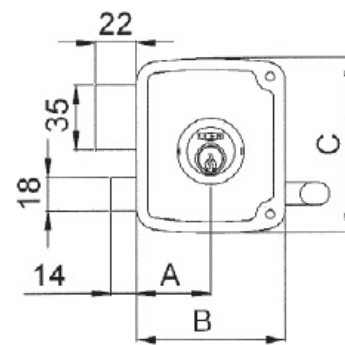

Cerraduras de sobreponer

Rim locks

Serrures en applique

Cerraduras de sobreponer de cilindro

Serie 4125

Cylinder rim locks

4125 series

Serrures en applique à cylindre

Série 4125

- Cerradura de picaporte y pestillo.
- Picaporte accionado por llave en el exterior y por tirador en el interior.
- Pestillo accionado por llave por ambos lados.
- Equipada con cilindro 4000 F.
- 2 vueltas de llave.
- Acabados esmaltado dorado y esmaltado cromo.
- Medidas de 80,100,120 y 140 mm.
- Mano derecha o izquierda.

- Lock with latch and deadbolt.
- Latch activated by key on the outside and pull handle on the inside.
- Deadbolt activated by key on both sides.
- Includes 4000 F cylinder.
- 2 turns.
- Gold and chrome enamel finishes.
- 80,100,120 and 140 mm sizes.
- Right or left-handed.

- Serrure à pêne dormant et pêne.
- Pêne dormant actionné par clé à l'extérieur et par poignée à l'intérieur.
- Pêne actionné par clé des deux côtés.
- Équipée d'un cylindre 4000 F.
- 2 tours de clé.
- Finitions émail doré et émail chrome.
- Dimensions de 80,100,120 et 140 mm.
- Main droite ou gauche.